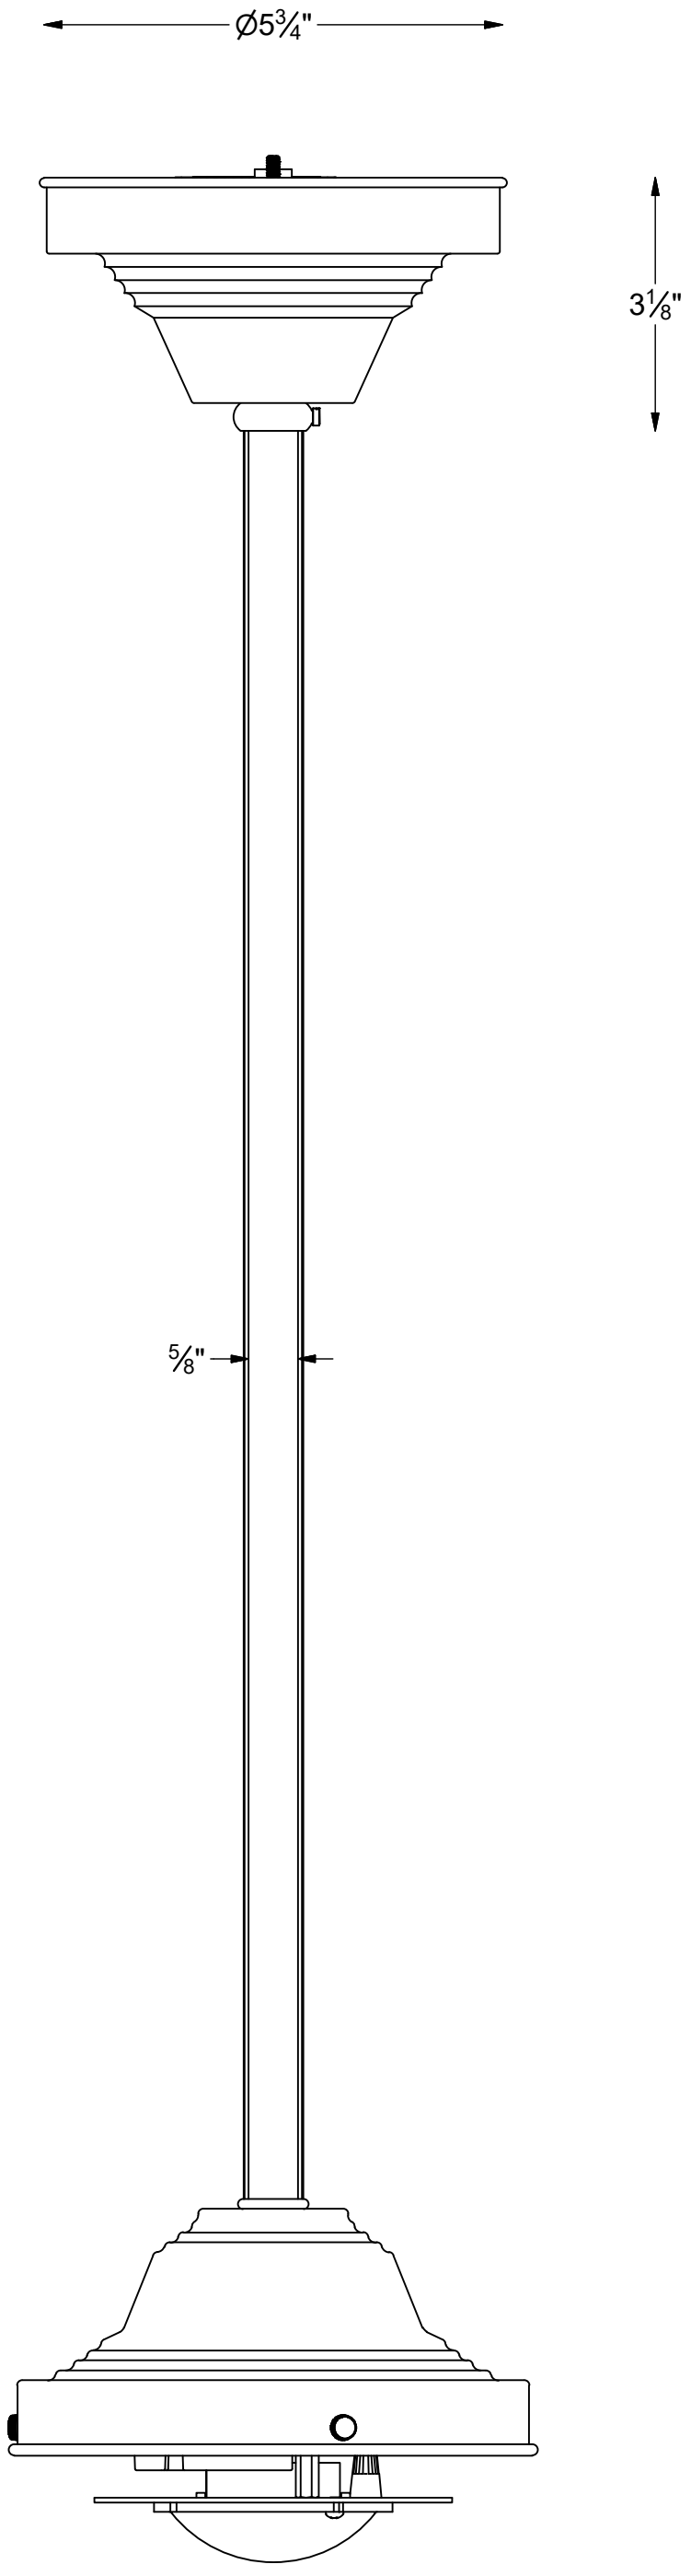

OVERALL LENGTH  
(20-200)

A0026

Hollywood LED rod pendant 6in fitter

**REJUVENATION**