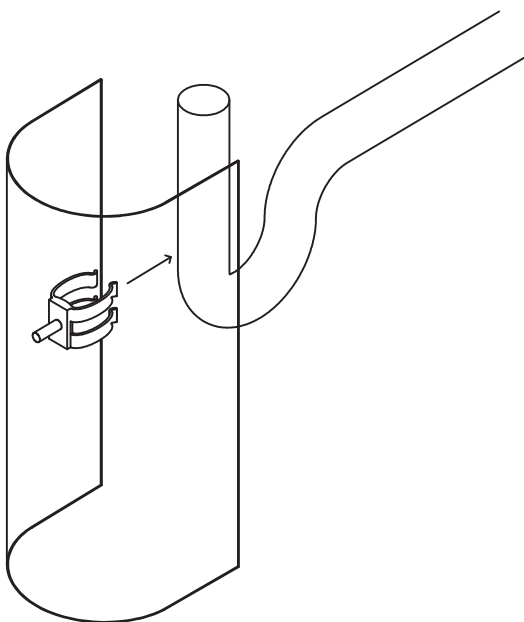

## Features:

- Made of stainless steel
- Works with most American or European traps
- Easy clip-on installation without any tools or hardware
- Mounting clip covered with rubberized coat
- Can be installed to meet ADA compliance
- Weight: 2 lbs.

Installation: Attach the rubber clamp to the P trap

LACAVA reserves the right to revise any dimension or information on this sheet without notice. Dimensions are nominal and may vary within an industry accepted tolerance of 1/4". Drawings provided herein are meant to give the user an idea of the product and are not made to scale. Location of plumbing is meant for reference, your specific application may vary.