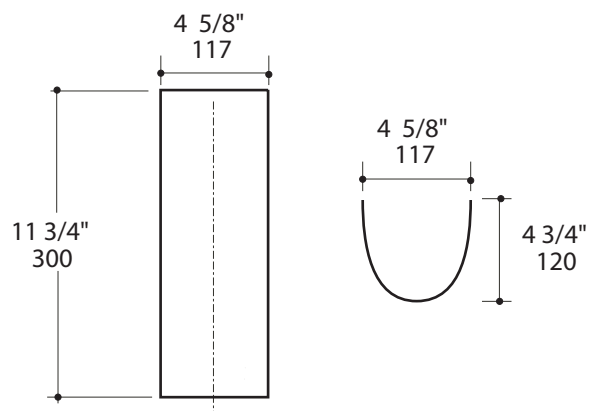

## Features:

- Made of stainless steel
- Works with most American or European traps
- Easy clip-on installation without any tools or hardware
- Mounting clip covered with rubberized coat
- Can be installed to meet ADA compliance
- Weight: 2 lbs.

Installation: Attach the rubber clamp to the P trap

LACAVA reserves the right to revise any dimension or information on this sheet without notice. Dimensions are nominal and may vary within an industry accepted tolerance of 1/4". Drawings provided herein are meant to give the user an idea of the product and are not made to scale. Location of plumbing is meant for reference, your specific application may vary.