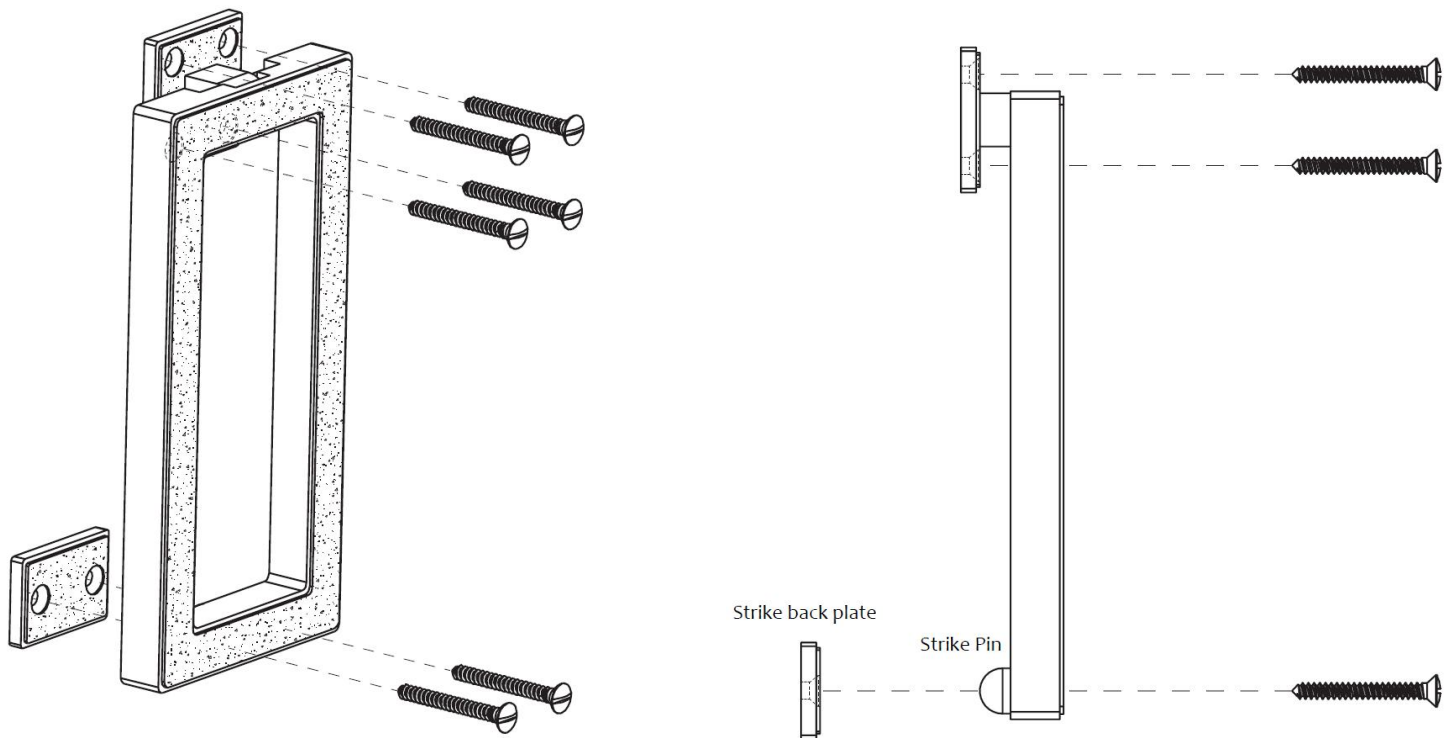

## PARTS INCLUDED

Door knocker: 1 pc

Strike back plate: 1pc

Slotted wood screws : 6pcs

## MOUNTING INSTRUCTIONS

Carefully determine a desired knocker location, align strike pin with strike back plate

Mark screw hole location with a pencil, Use slotted screw driver to install wood screw into door.