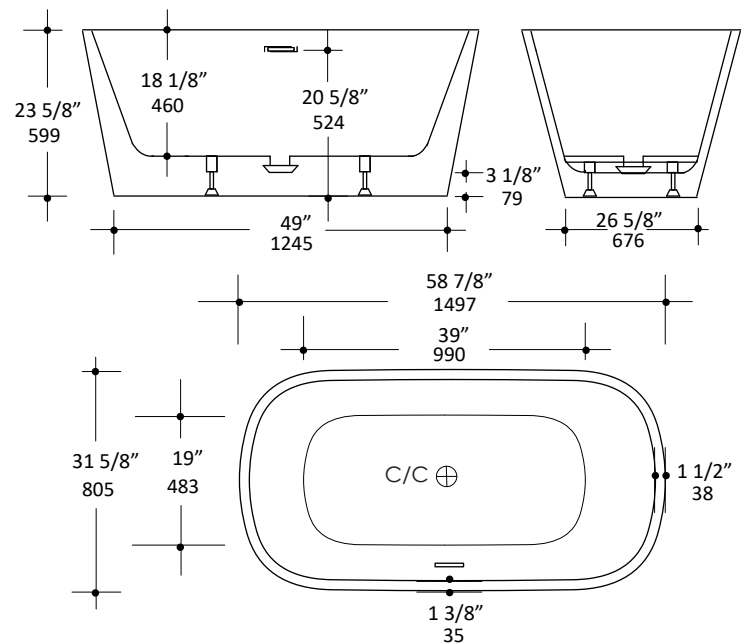

### Specifications:

<b>Installation:</b>	Freestanding
<b>Exterior Dimensions:</b>	58 7/8" w x 31 5/8" d x 23 5/8" h
<b>Material:</b>	Acrylic
<b>Water capacity</b>	77 gal.
<b>Net Weight:</b>	130 lbs.
<b>Overflow:</b>	Yes
<b>Finishes:</b>	001 - Luster white
<b>Freight:</b>	Class 4

### Features:

- Includes click-clack drain assembly in white finish
- Luster white acrylic soaking bathtub with overflow
- 4-5mm fiberglass structure coated in 4mm double coat acrylic
- Max weight capacity 661 lbs (300 kgs)

### Recommended Items:

- Furniture
  - TUB15-BR: Tub bridge in wood, 6" w, 32" d, 1 1/2" h
  - Available in: white (08), black (16), natural walnut (07)
- Trap connections
  - TBSH90 - L-shaped 90 degree brass tub shoe
  - TBSH180 - Straight down 180 degree brass tub shoe

LACAVA reserves the right to revise any dimension or information on this sheet without notice. Dimensions are nominal and may vary within an industry accepted tolerance of 1/4".

Drawings provided herein are meant to give the user an idea of the product and are not made to scale.