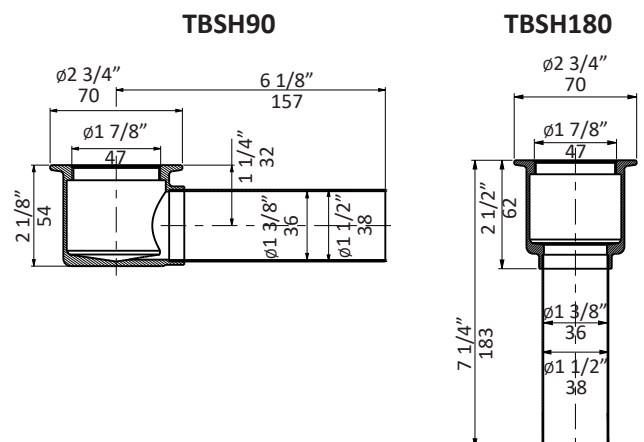

### Specifications:

<b>Installation:</b>	Freestanding
<b>Exterior Dimensions:</b>	58 7/8" w x 31 5/8" d x 23 5/8" h
<b>Material:</b>	Acrylic
<b>Water capacity</b>	77 gal.
<b>Net Weight:</b>	130 lbs.
<b>Overflow:</b>	Yes
<b>Finishes:</b>	001 - Luster white
<b>Freight:</b>	Class 4

### Features:

- Includes click-clack drain assembly in white finish
- Luster white acrylic soaking bathtub with overflow
- 4-5mm fiberglass structure coated in 4mm double coat acrylic
- Max weight capacity 661 lbs (300 kgs)

### Recommended Items:

- Furniture
  - TUB15-BR: Tub bridge in wood, 6" w, 32" d, 1 1/2" h
  - Available in: white (08), black (16), natural walnut (07)
- Trap connections
  - TBSH90 - L-shaped 90 degree brass tub shoe
  - TBSH180 - Straight down 180 degree brass tub shoe

LACAVA reserves the right to revise any dimension or information on this sheet without notice. Dimensions are nominal and may vary within an industry accepted tolerance of 1/4".

Drawings provided herein are meant to give the user an idea of the product and are not made to scale.