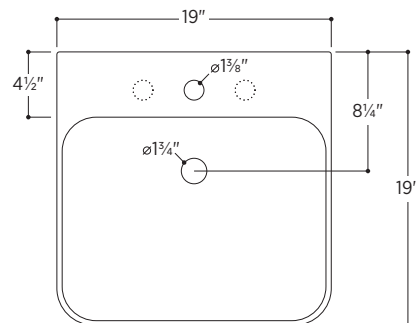

Weight: 25.4lbs

Optional mounting hardware available

1-hole tap

3-hole tap

Slim Towel Bar *optional*

Brass towel bar easily attaches to underside of sink

Includes overflow ring in matching finish:

Polished Chrome

White Gloss

Brushed Nickel

Matte Black

no towel bar

1 towel bar
left side

1 towel bar
right side

2 towel bars
both sides

All measurements are approximate and for comparison only. Please note that these dimensions and specifications are subject to change without notice. Our products must be installed by certified professionals only and according to our installation guide, as well as federal, provincial/state and local building codes and regulations.

Slim Soft

PSF2419W

23³/₄" W x 19" D x 4⁷/₈" H

Available in 5 widths: 20", 24", 32", 40", 48"

 Made in Italy

Wall-mounted bathroom sink

White fireclay

Overflow in polished chrome finish