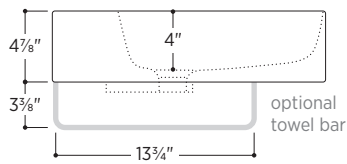

Weight: 28.7lbs

Optional mounting hardware available

1-hole tap

3-hole tap

Slim Towel Bar *optional*

Brass towel bar easily attaches to underside of sink

Includes overflow ring in matching finish:

Polished Chrome

White Gloss

Brushed Nickel

Matte Black

no towel bar

1 towel bar
left side

1 towel bar
right side

2 towel bars
both sides

All measurements are approximate and for comparison only. Please note that these dimensions and specifications are subject to change without notice. Our products must be installed by certified professionals only and according to our installation guide, as well as federal, provincial/state and local building codes and regulations.