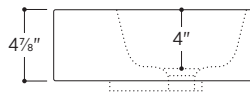

Slim Soft Mini

PSF1814W

17 $\frac{7}{8}$ " W x 13 $\frac{3}{4}$ " D x 4 $\frac{7}{8}$ " H

 Made in Italy

Wall-mounted bathroom sink

White fireclay

Overflow in polished chrome finish

Weight: 22lbs

Optional mounting hardware available

1-hole tap

3-hole tap

All measurements are approximate and for comparison only. Please note that these dimensions and specifications are subject to change without notice. Our products must be installed by certified professionals only and according to our installation guide, as well as federal, provincial/state and local building codes and regulations.