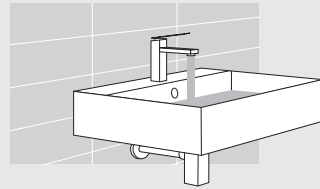

1. Insert pencil through holes on back of sink to mark wall. Alternatively, measure distance between holes and mark wall appropriately.

Ensure sink will be anchored to wall studs or reinforced wall for support.

2. Drill mounting holes in wall.

3. Attach faucet and drain to sink.

4. Apply silicone to back of sink.

5. Attach sink to wall using bolts and large washers through back of sink.

6. Connect water supply and drain lines.

7. Run faucet and check for leaks.

Towel Bar *optional*

If towel bars are not used, the four screws beneath sink may be discarded.

Unfasten screws on bottom of sink, position towel bar, then secure screws.