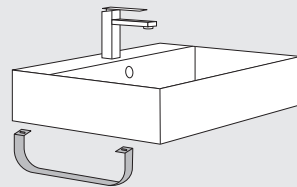

1. Insert pencil through holes on back of sink to mark wall. Alternatively, measure distance between holes and mark wall appropriately.

Ensure sink will be anchored to wall studs or reinforced wall for support.

2. Drill mounting holes in wall.

3. Attach faucet and drain to sink.

4. Apply silicone to back of sink.

5. Attach sink to wall using bolts and large washers through back of sink.

6. Connect water supply and drain lines.

7. Run faucet and check for leaks.

Towel Bar *optional*

If towel bars are not used, the four screws beneath sink may be discarded.

Unfasten screws on bottom of sink, position towel bar, then secure screws.