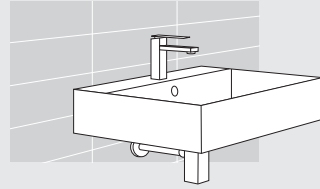

2. Drill mounting holes in wall.

3. Attach faucet and drain to sink.

4. Apply silicone to back of sink.

5. Attach sink to wall using bolts and large washers through back of sink.

6. Connect water supply and drain lines.

7. Run faucet and check for leaks.

Towel Bar *optional*

If towel bars are not used, the four screws beneath sink may be discarded.

Unfasten screws on bottom of sink, position towel bar, then secure screws.