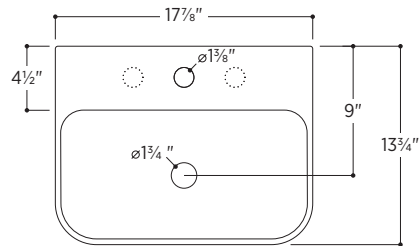

7. Run faucet and check for leaks.

Towel Bar *optional*

If towel bars are not used, the four screws beneath sink may be discarded.

Unfasten screws on bottom of sink, position towel bar, then secure screws.

Slim Soft Mini

PSF1814W

17 $\frac{7}{8}$ " W x 13 $\frac{3}{4}$ " D x 4 $\frac{7}{8}$ " H

 Made in Italy

Wall-mounted bathroom sink

White fireclay

Overflow in polished chrome finish

Weight: 22lbs

Optional mounting hardware available

1-hole tap

3-hole tap

All measurements are approximate and for comparison only. Please note that these dimensions and specifications are subject to change without notice. Our products must be installed by certified professionals only and according to our installation guide, as well as federal, provincial/state and local building codes and regulations.