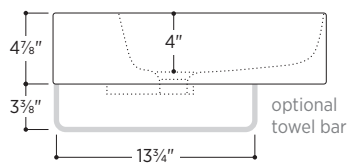

Weight: 39.7lbs

Optional mounting hardware available

1-hole tap

3-hole tap

Slim Towel Bar *optional*

Brass towel bar easily attaches to underside of sink

Includes overflow ring in matching finish:

Polished Chrome

White Gloss

Brushed Nickel

Matte Black

no towel bar

1 towel bar
left side

1 towel bar
right side

2 towel bars
both sides

All measurements are approximate and for comparison only. Please note that these dimensions and specifications are subject to change without notice. Our products must be installed by certified professionals only and according to our installation guide, as well as federal, provincial/state and local building codes and regulations.

Slim Soft

PSF4019W

39½" W x 19" D x 4⅞" H

Available in 5 widths: 20", 24", 32", 40", 48"

 Made in Italy

Wall-mounted bathroom sink

White fireclay

Overflow in polished chrome finish