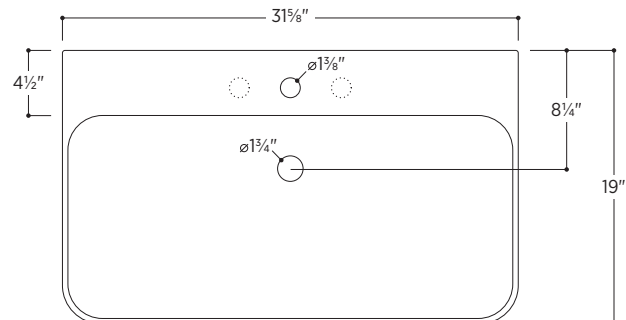

Weight: 39.7lbs

Optional mounting hardware available

1-hole tap

3-hole tap

Slim Towel Bar *optional*

Brass towel bar easily attaches to underside of sink

Includes overflow ring in matching finish:

Polished Chrome

White Gloss

Brushed Nickel

Matte Black

no towel bar

1 towel bar
left side

1 towel bar
right side

2 towel bars
both sides

All measurements are approximate and for comparison only. Please note that these dimensions and specifications are subject to change without notice. Our products must be installed by certified professionals only and according to our installation guide, as well as federal, provincial/state and local building codes and regulations.

Slim Soft

PSF4019W

39½" W x 19" D x 4⅞" H

Available in 5 widths: 20", 24", 32", 40", 48"

 Made in Italy

Wall-mounted bathroom sink

White fireclay

Overflow in polished chrome finish