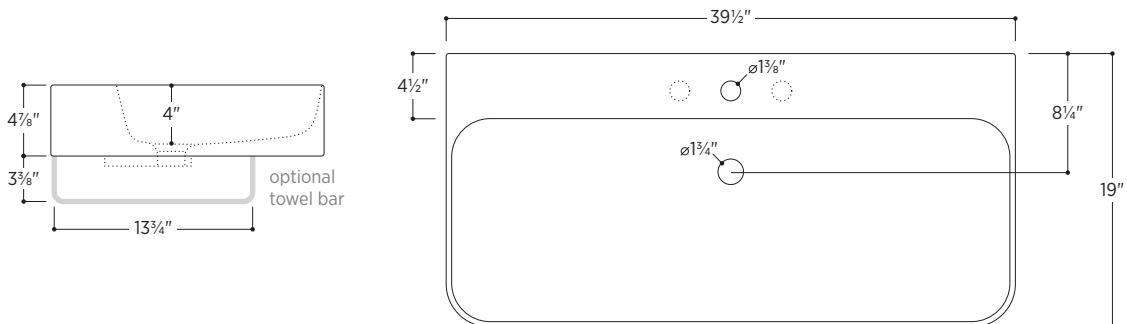

Weight: 52.9lbs

Optional mounting hardware available

1-hole tap

3-hole tap

Slim Towel Bar *optional*

Brass towel bar easily attaches to underside of sink

Includes overflow ring in matching finish:

Polished Chrome

White Gloss

Brushed Nickel

Matte Black

no towel bar

1 towel bar
left side

1 towel bar
right side

2 towel bars
both sides

All measurements are approximate and for comparison only. Please note that these dimensions and specifications are subject to change without notice. Our products must be installed by certified professionals only and according to our installation guide, as well as federal, provincial/state and local building codes and regulations.