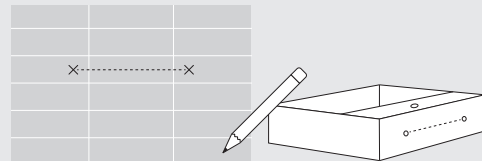

1. Insert pencil through holes on back of sink to mark wall. Alternatively, measure distance between holes and mark wall appropriately.

Ensure sink will be anchored to wall studs or reinforced wall for support.