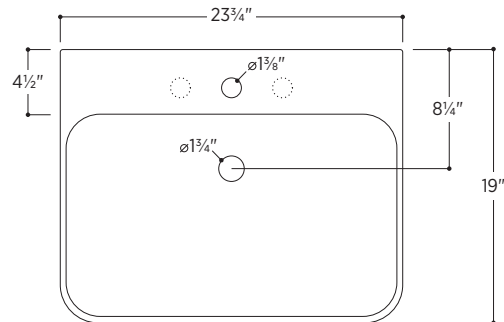

Weight: 28.7lbs

Optional mounting hardware available

1-hole tap

3-hole tap

Slim Towel Bar *optional*

Brass towel bar easily attaches to underside of sink

Includes overflow ring in matching finish:

Polished Chrome

White Gloss

Brushed Nickel

Matte Black

no towel bar

1 towel bar
left side

1 towel bar
right side

2 towel bars
both sides

All measurements are approximate and for comparison only. Please note that these dimensions and specifications are subject to change without notice. Our products must be installed by certified professionals only and according to our installation guide, as well as federal, provincial/state and local building codes and regulations.