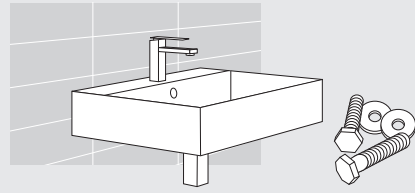

1. Insert pencil through holes on back of sink to mark wall. Alternatively, measure distance between holes and mark wall appropriately.

Ensure sink will be anchored to wall studs or reinforced wall for support.

2. Drill mounting holes in wall.

3. Attach faucet and drain to sink.

4. Apply silicone to back of sink.

5. Attach sink to wall using bolts and large washers through back of sink.

6. Connect water supply and drain lines.

7. Run faucet and check for leaks.

Towel Bar *optional*

If towel bars are not used, the four screws beneath sink may be discarded.

Unfasten screws on bottom of sink, position towel bar, then secure screws.