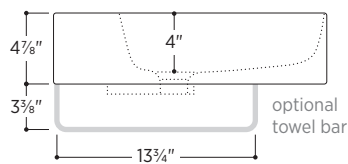

Weight: 25.4lbs

Optional mounting hardware available

1-hole tap

3-hole tap

Slim Towel Bar *optional*

Brass towel bar easily attaches to underside of sink

Includes overflow ring in matching finish:

Polished Chrome

White Gloss

Brushed Nickel

Matte Black

no towel bar

1 towel bar
left side

1 towel bar
right side

2 towel bars
both sides

All measurements are approximate and for comparison only. Please note that these dimensions and specifications are subject to change without notice. Our products must be installed by certified professionals only and according to our installation guide, as well as federal, provincial/state and local building codes and regulations.

Slim Soft

PSF2419W

23³/₄" W x 19" D x 4⁷/₈" H

Available in 5 widths: 20", 24", 32", 40", 48"

 Made in Italy

Wall-mounted bathroom sink

White fireclay

Overflow in polished chrome finish