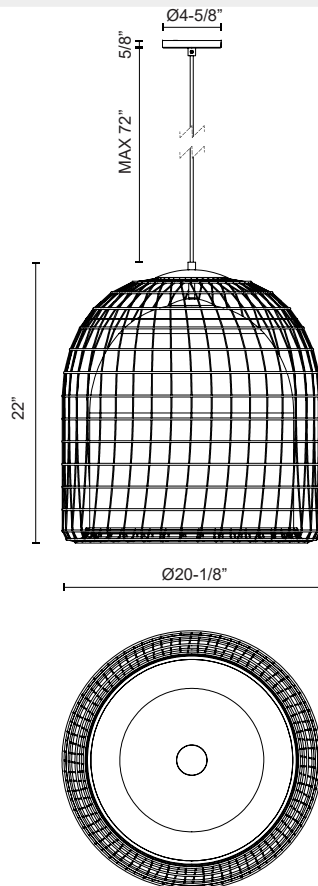

alora mood

P. 1.855.855.8926

CANADA: 19054 28TH Avenue Surrey - BC V3Z 6M3

USA: 3035 E. Lone Mountain Rd - Las Vegas, NV, 89081

BONDI PD631920

FIXTURE DIMENSIONS	D20-1/8" x H22"
LAMP TYPE	E26
MAX WATTAGE	60W
BULB QTY	1
BULBS INCLUDED	No
VOLTAGE	120V
MATERIAL	Steel + Rattan
WIRE LENGTH	72" Max
MINIMUM HANG HEIGHT	24"
SLOPED CEILING ADAPTABLE	Yes
ILLUMINATION DIRECTION	Omni-directional
LOCATION	Damp
CANOPY DIMENSIONS	D4-5/8" x H5/8"
PAINT FINISH	BG01; MB01;

[D - Diameter, L - Length, W - Width, H - Height, E - Extension]

AVAILABLE FINISHES:

*For complete warranty terms, please visit: www.aloralighting.com/warranty

WWW.ALORAMOOD.COM