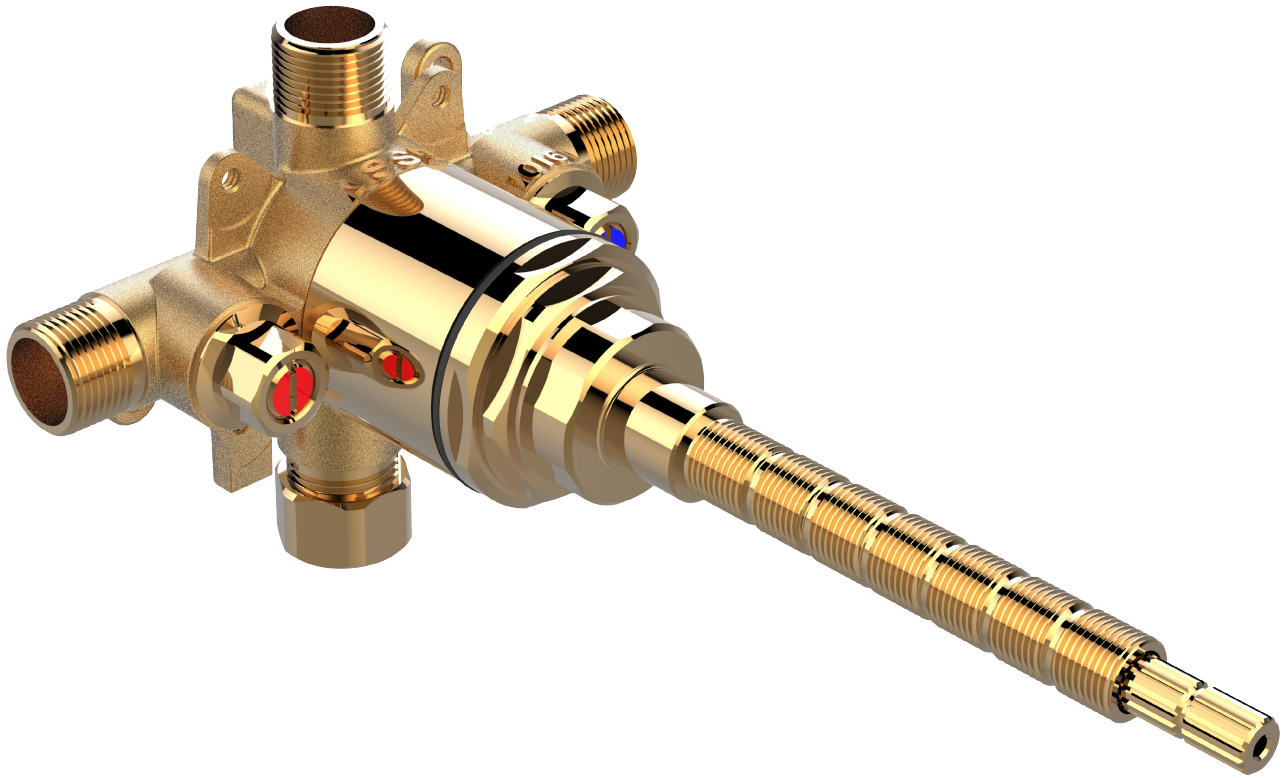

## **BOWMAN**

Pressure Balance Shower Set  
Includes SS-PB75 rough in valve

Meets the applicable requirements of ASME A112.18.1-2005/CSA B125.1-05, entitled "Plumbing Supply Fittings"

**WATERMARK** DESIGNS

# REJUVENATION

www.rejuvenation.com

**BOWMAN**  
Pressure Balance Shower Set  
Includes SS-PB75 rough in valve

Meets the applicable requirements of ASME A112.18.1-2005/CSA B125.1-05, entitled "Plumbing Supply Fittings"

**WATERMARK** DESIGNS

## Pressure Balance Shower Rough with Integral Stops

Note: Does not work with tub spouts with built-in diverters

Meets the applicable requirements of ASME A112.18.1-2005/CSA B125.1-05, entitled "Plumbing Supply Fittings"