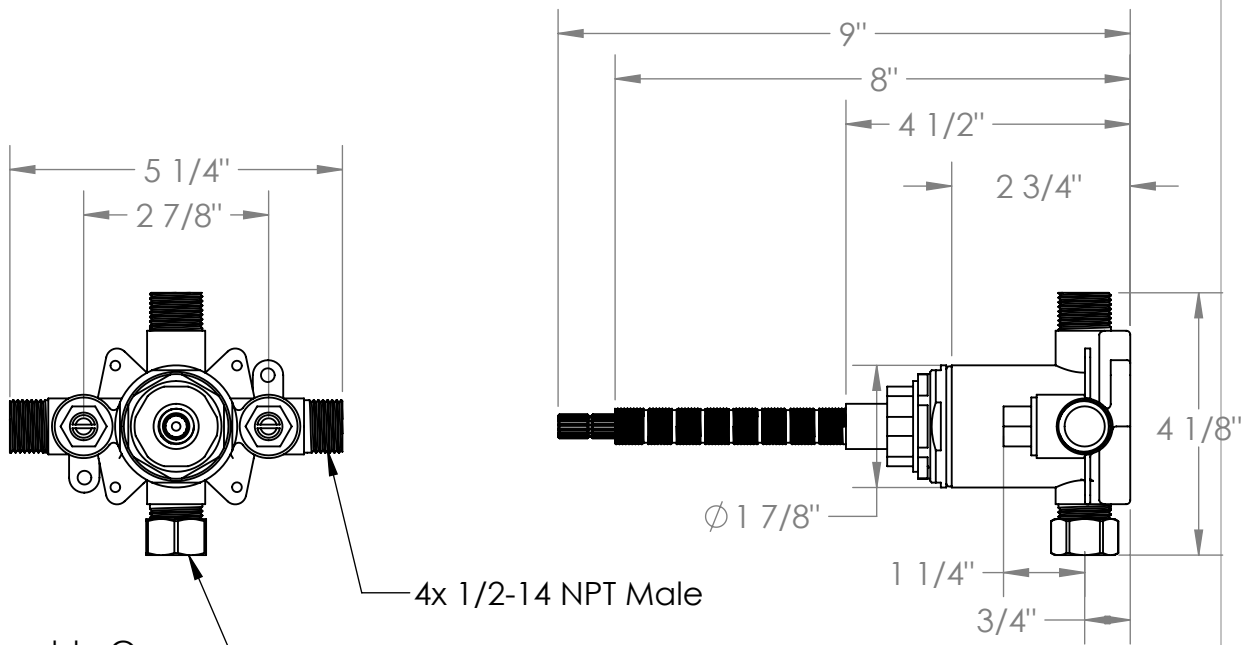

SS-PB75

Pressure Balance Shower Rough with Integral Stops

Note: Does not work with tub spouts with built-in diverters

Meets the applicable requirements of ASME A112.18.1-2005/CSA B125.1-05, entitled "Plumbing Supply Fittings"