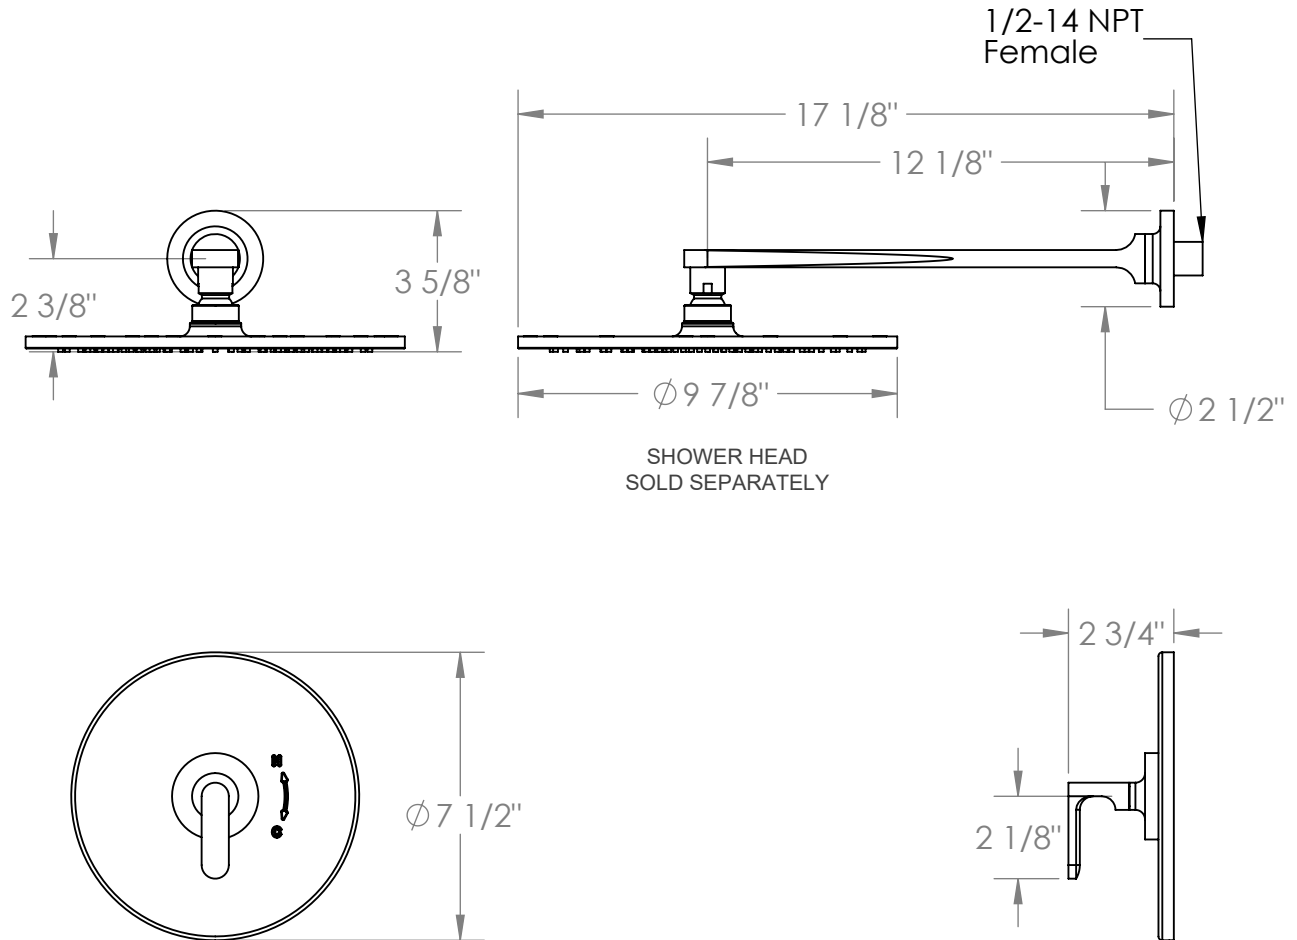

## **BOWMAN**

Pressure Balance Shower Set  
Includes SS-PB75 rough in valve

Meets the applicable requirements of ASME A112.18.1-2005/CSA B125.1-05, entitled "Plumbing Supply Fittings"

**WATERMARK** DESIGNS

# REJUVENATION

www.rejuvenation.com

**BOWMAN**  
Pressure Balance Shower Set  
Includes SS-PB75 rough in valve

Meets the applicable requirements of ASME A112.18.1-2005/CSA B125.1-05, entitled "Plumbing Supply Fittings"

## Pressure Balance Shower Rough with Integral Stops

Note: Does not work with tub spouts with built-in diverters

Meets the applicable requirements of ASME A112.18.1-2005/CSA B125.1-05, entitled "Plumbing Supply Fittings"