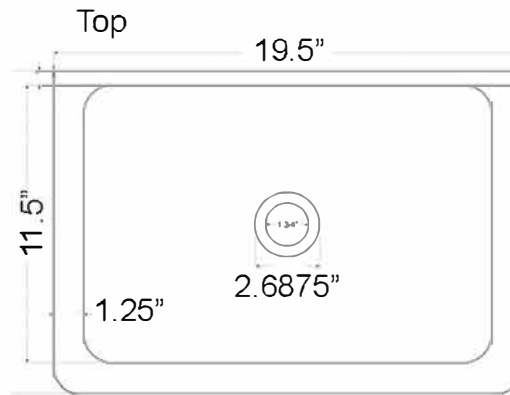

Anchor Collection

Bryant Bucket Sink - No Overflow

Nantucket

S I N K S

OVERALL DIMENSIONS	INTERIOR BOWL	BOWL DEPTH	DRAIN OPENING	MOUNTING HARDWARE
19.5" x 13" x 10.375"	17" x 11.5"	6.25"	1.75"	2 INCLUDED SCREWS

Project Name: _____

Architect / Contractor: _____

Job Notes: _____

Anchor Collection

Bryant Bucket Sink - With Overflow

Nantucket

S I N K S

OVERALL DIMENSIONS	INTERIOR BOWL	BOWL DEPTH	DRAIN OPENING	MOUNTING HARDWARE
19.5" x 14" x 12.25"	17" x 11.5"	6.25"	1.75"	2 INCLUDED SCREWS