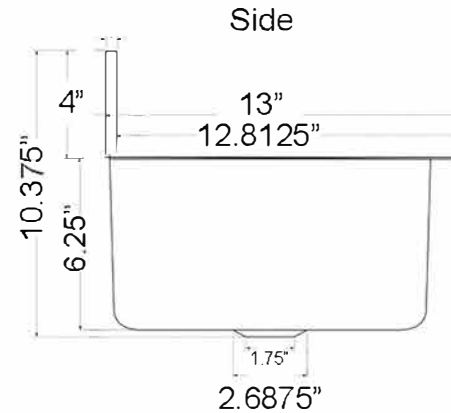

Anchor Collection

Bryant Bucket Sink - No Overflow

Nantucket

S I N K S

OVERALL DIMENSIONS	INTERIOR BOWL	BOWL DEPTH	DRAIN OPENING	MOUNTING HARDWARE
19.5" x 13" x 10.375"	17" x 11.5"	6.25"	1.75"	2 INCLUDED SCREWS

FEATURES:

- Durable Iron construction
- Powder-coated finish
- No Overflow
- Hand cut - tolerance +/- .5"
- Includes mounting hardware
- 4" high back splash
- No pre-cut faucet hole(s)
- Drain and Faucet are not included with sink
- Takes standard umbrella drain (no overflow)

Project Name: _____

Architect / Contractor: _____

Job Notes: _____

Anchor Collection

Bryant Bucket Sink - With Overflow

Nantucket

S I N K S

OVERALL DIMENSIONS	INTERIOR BOWL	BOWL DEPTH	DRAIN OPENING	MOUNTING HARDWARE
19.5" x 14" x 12.25"	17" x 11.5"	6.25"	1.75"	2 INCLUDED SCREWS