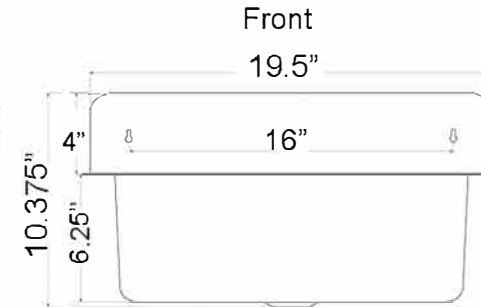

Anchor Collection

Bryant Bucket Sink - No Overflow

Nantucket

S I N K S

OVERALL DIMENSIONS	INTERIOR BOWL	BOWL DEPTH	DRAIN OPENING	MOUNTING HARDWARE
19.5" x 13" x 10.375"	17" x 11.5"	6.25"	1.75"	2 INCLUDED SCREWS

FEATURES:

- Durable Iron construction
- Powder-coated finish
- No Overflow
- Hand cut - tolerance +/- .5"
- Includes mounting hardware
- 4" high back splash
- No pre-cut faucet hole(s)
- Drain and Faucet are not included with sink
- Takes standard umbrella drain (no overflow)

Project Name: _____

Architect / Contractor: _____

Job Notes: _____

Anchor Collection

Bryant Bucket Sink - With Overflow

Nantucket

S I N K S

OVERALL DIMENSIONS	INTERIOR BOWL	BOWL DEPTH	DRAIN OPENING	MOUNTING HARDWARE
19.5" x 14" x 12.25"	17" x 11.5"	6.25"	1.75"	2 INCLUDED SCREWS