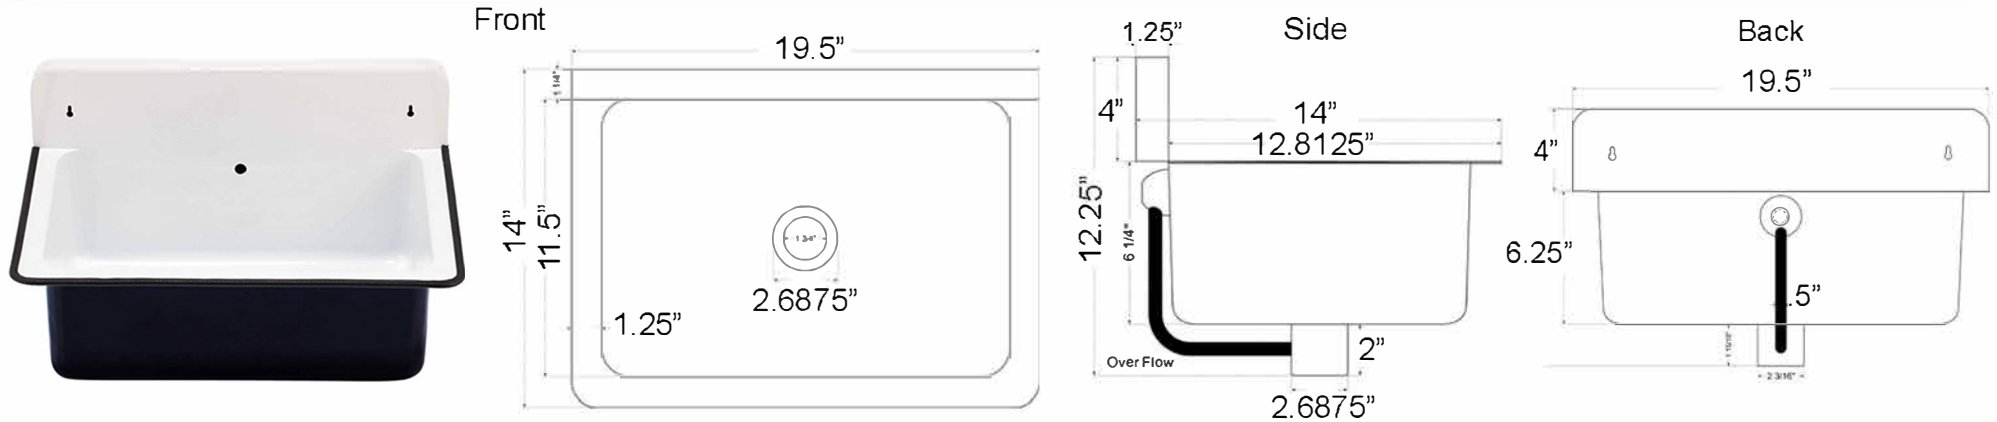

Anchor Collection

Bryant Bucket Sink - No Overflow

Nantucket

S I N K S

OVERALL DIMENSIONS	INTERIOR BOWL	BOWL DEPTH	DRAIN OPENING	MOUNTING HARDWARE
19.5" x 13" x 10.375"	17" x 11.5"	6.25"	1.75"	2 INCLUDED SCREWS

FEATURES:

- Durable Iron construction
- Powder-coated finish
- No Overflow
- Hand cut - tolerance +/- .5"
- Includes mounting hardware
- 4" high back splash
- No pre-cut faucet hole(s)
- Drain and Faucet are not included with sink
- Takes standard umbrella drain (no overflow)

Project Name: _____

Architect / Contractor: _____

Job Notes: _____

Anchor Collection

Bryant Bucket Sink - With Overflow

Nantucket

S I N K S

OVERALL DIMENSIONS	INTERIOR BOWL	BOWL DEPTH	DRAIN OPENING	MOUNTING HARDWARE
19.5" x 14" x 12.25"	17" x 11.5"	6.25"	1.75"	2 INCLUDED SCREWS

FEATURES:

- Durable Iron construction
- Powder-coated finish
- Has integral metal overflow
- Hand cut - tolerance +/- .5"
- Includes mounting hardware
- 4" high back splash
- No pre-cut faucet hole(s)
- Drain and Faucet are not included with sink
- Takes standard umbrella drain with overflow