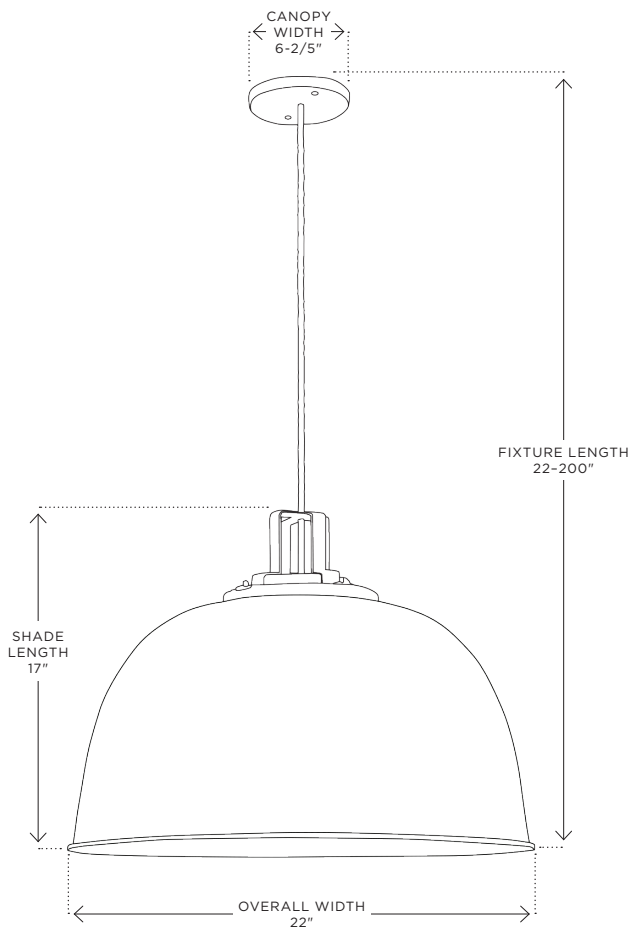

BUTTE DOME

DRAMATIC STATEMENT PENDANT

AVAILABLE SIZES:

A0148 - 22" DIA in Aged Brass (shown)

A0146 - 22" DIA in Oil-Rubbed Bronze

A0147 - 18" DIA in Aged Brass

A0145 - 18" DIA in Oil-Rubbed Bronze

DETAILS

UL RATING: Damp

NUMBER OF SOCKETS: 1

MAX WATTAGE: 150W

AVAILABLE SOCKET TYPES: Medium Base or GU24

NUMBER OF AVAILABLE COMBINATIONS: 28+

SHADE SHOWN: B0027 - Butte 22" Dome in Matte Grey

FIXTURE FINISH

AGED BRASS