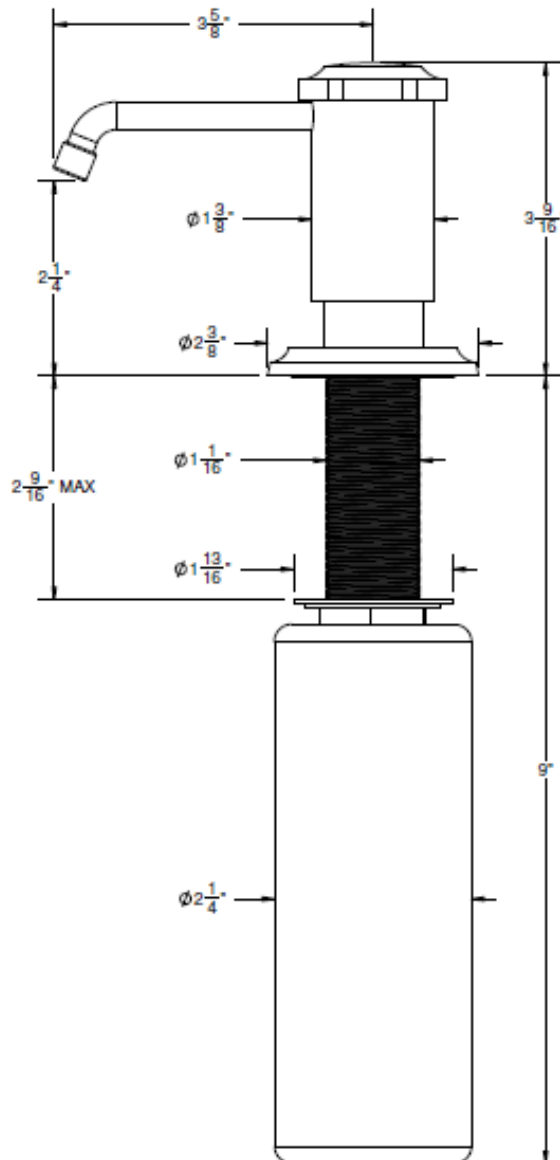

California Faucets®

Descanso™

INDUSTRIAL SOAP & LOTION DISPENSER

9631-K30

Features

- All brass construction
- Easy refill from top
- 12.5 ounce capacity bottle
- Over 30 finishes including 15 PVD finishes

THROUGH-HOLE SPECIFICATIONS		
MIN	RECOMMENDED	MAX
$\phi 1-1/16$ "	$\phi 1-1/4$ "	$\phi 1-1/2$ "