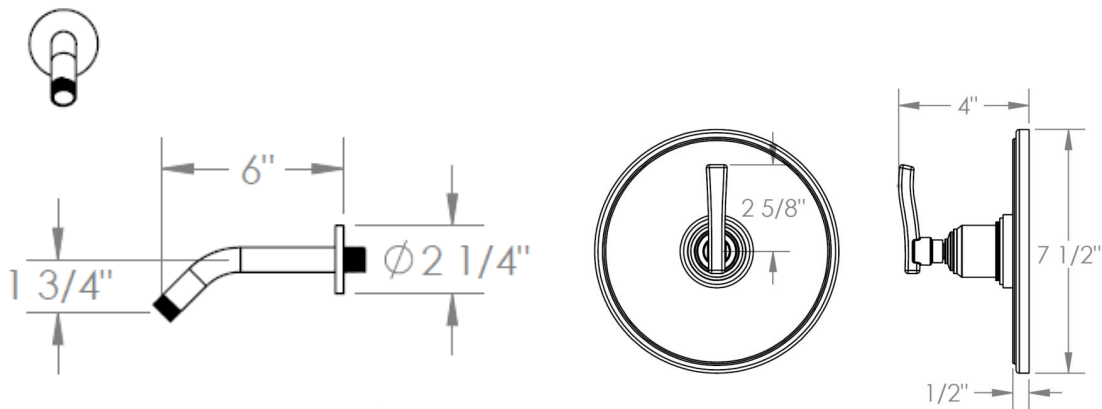

## RIGDON

Pressure Balanced Shower Set - Lever Handle  
Includes SS-PB75 concealed rough valve

Meets the applicable requirements of ASME A112.18.1-2005/CSA B125.1-05, entitled "Plumbing Supply Fittings"