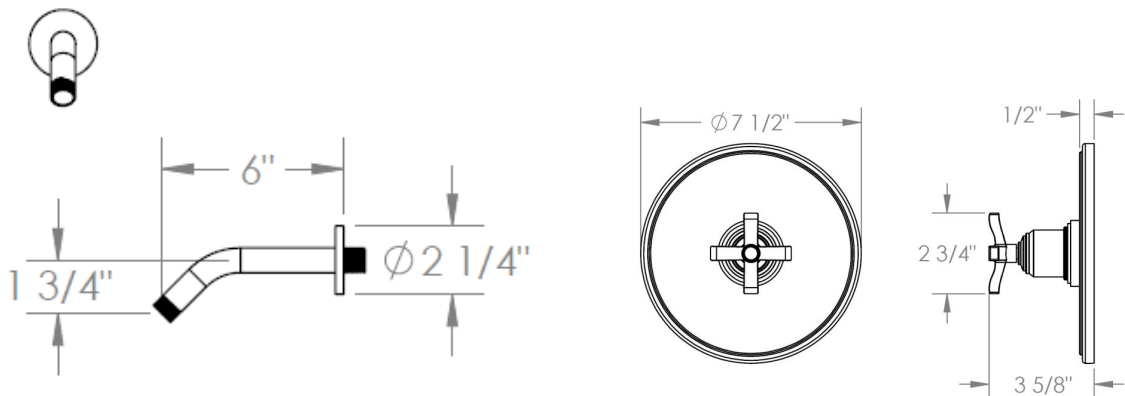

REJUVENATION

www.rejuvenation.com

RIGDON

Pressure Balanced Shower Set - Cross Handle
Includes SS-PB75 concealed rough valve

Meets the applicable requirements of ASME A112.18.1-2005/CSA B125.1-05, entitled "Plumbing Supply Fittings"