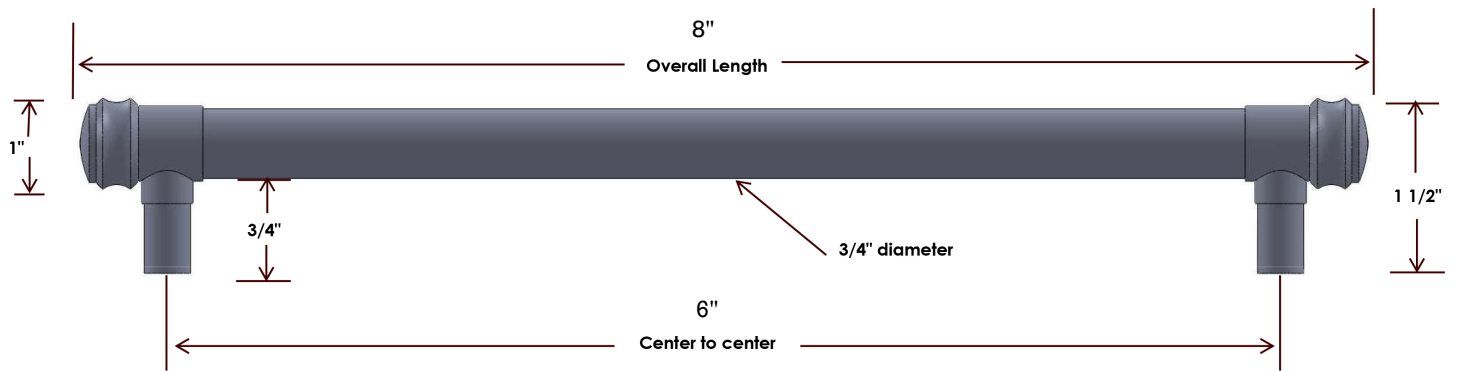

## Rigdon

Glass Mounted 6in. Double Door Pull

MINIMUM 94% RECYCLED CONTENT  
PRE-CONSUMER

Sustainable Product  
94% Pre-Consumer  
Recycled Material

Made in the USA