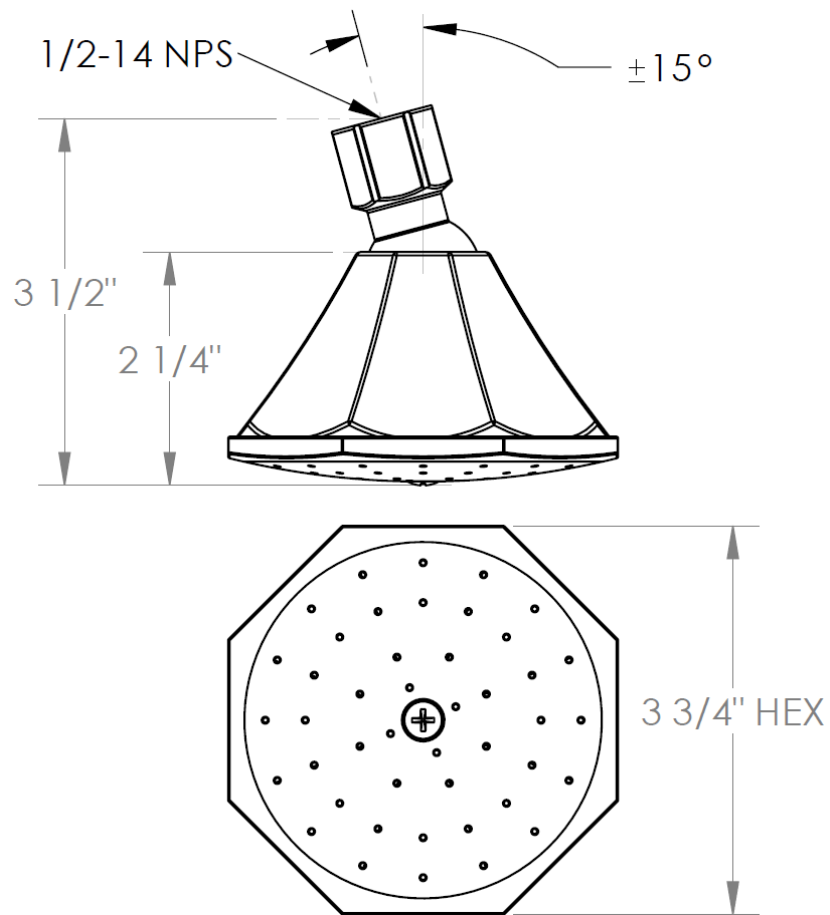

REJUVENATION

www.rejuvenation.com

Octagon Shower Head
Flow Rate: 1.75 GPM @ 80 PSI

WATERMARK DESIGNS

350 Dewitt Ave Brooklyn NY 11207 USA