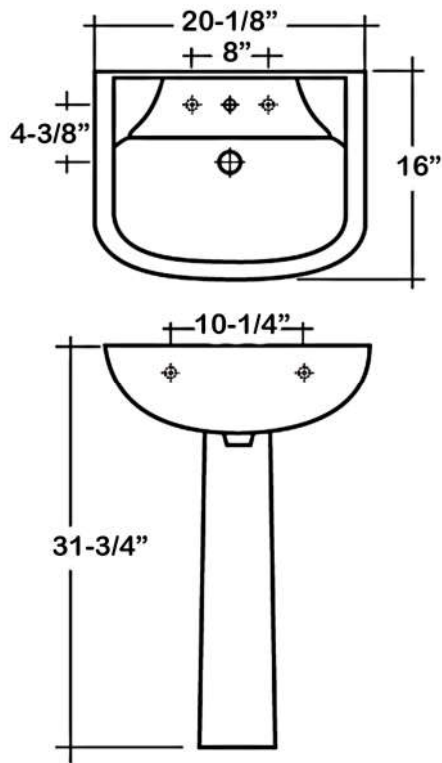

### Colors:

WH White

Meets or exceeds the following specifications: ASME A112.19.2 2018 and CSA B45.1-13 for ceramic plumbing fixtures.

W: 20-1/8"

D: 16"

H: 31-3/4"

Column: 6-1/2" x 6-1/2" x 25-3/4"

### Interior Dimensions:

Basin interior:	16-1/2" x 9-1/2"
Basin depth:	5"
Water depth to overflow:	3"
Faucet and spout holes:	1-3/8"
Back of basin to center of faucet:	2-1/2"
Back of basin to center of drain:	6-3/4"
Mount bolts height:	29-1/2"
Mount holes cc:	10-1/4"

Dimensions of fixture are nominal and may vary within the range of tolerances established by ASME Standard A112.19.2. Dimensions and specifications subject to change without notice.