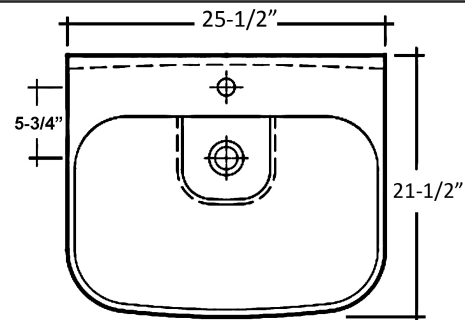

REJUVENATION

www.rejuvenation.com

RAINIER

Pedestal sink

Faucet sold separately

W: 25-1/2"
D: 21-1/2"
H: 32-7/8"

Column: 6-1/2" L X 6-3/4" W X 27-1/2"
Water depth 2-1/2" to overflow

Back of basin to center of faucet: 2-5/8"
Back of basin to center of drain: 8"
Mount bolts height: 30-1/2"
Mount holes cc: 11-1/2"
Weight: 59.5 lbs.

Interior Dimensions:

Basin interior: 23-1/8" x 14-1/2"
Basin depth: 4-1/2"
Faucet and spout holes: 1-3/8"

Features:

- Made of Vitreous China
- Pre-drilled with 1 hole or 8" Widespread
- Pre-drilled overflow hole
- Column is open in the back
- Mounting hardware included

Colors:

WH White

Compliance Certification

Meets or exceeds the following specifications: ASME A112.19.2-2018 and CSA B45.1-18 for ceramic plumbing fixtures.

Dimensions of fixture are nominal and may vary within the range of tolerances established by ASME Standard A112.19.2-2018. Dimensions and specifications subject to change without notice.