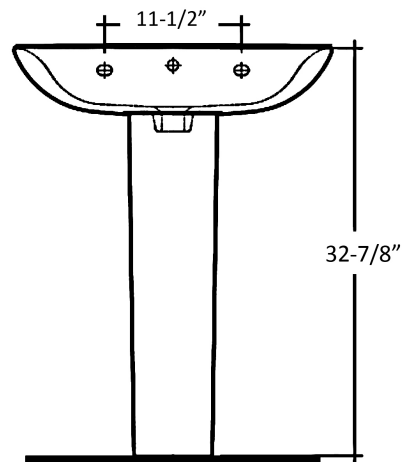

REJUVENATION

www.rejuvenation.com

RAINIER

Pedestal sink

Faucet sold separately

W: 25-1/2"
D: 21-1/2"
H: 32-7/8"

Column: 6-1/2" L X 6-3/4" W X 27-1/2"
Water depth 2-1/2" to overflow

Back of basin to center of faucet: 2-5/8"
Back of basin to center of drain: 8"
Mount bolts height: 30-1/2"
Mount holes cc: 11-1/2"
Weight: 59.5 lbs.

Interior Dimensions:

Basin interior: 23-1/8" x 14-1/2"
Basin depth: 4-1/2"
Faucet and spout holes: 1-3/8"

Features:

- Made of Vitreous China
- Pre-drilled with 1 hole or 8" Widespread
- Pre-drilled overflow hole
- Column is open in the back
- Mounting hardware included

Colors:

WH White

Compliance Certification

Meets or exceeds the following specifications: ASME A112.19.2-2018 and CSA B45.1-18 for ceramic plumbing fixtures.

Dimensions of fixture are nominal and may vary within the range of tolerances established by ASME Standard A112.19.2-2018. Dimensions and specifications subject to change without notice.