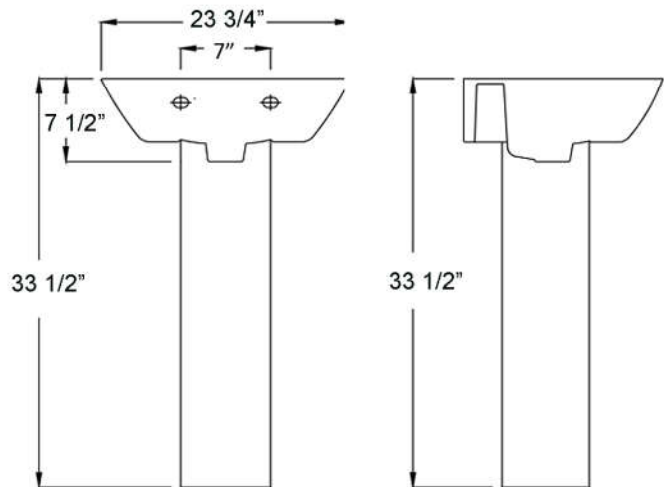

Colors:

WH White

Compliance Certification

Meets or exceeds the following specifications: ASME A112.19.2 2018 and CSA B45.1-18 for ceramic plumbing fixtures.

W: 23 3/4"
D: 16 3/4"
H: 33 1/2"

Column: 7-1/4" L X 5-1/2" W X 27-1/2" H

Interior Dimensions:

Basin Interior: 22-1/4"W x 11 1/2"D
Basin Depth: 5-5/8"
Mount bolts height: 31-1/4"
Mount holes cc: 7"
Back of basin to center of drain: 7-1/4"
Back of basin to center of faucet: 2"
Faucet and spout holes: 1-3/8"

Dimensions of fixture are nominal and may vary within the range of tolerances established by ASME Standard A112.19.2-2018. Dimensions and specifications subject to change without notice.