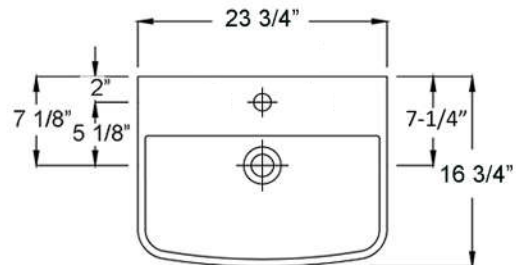

Colors:

WH White

Compliance Certification

Meets or exceeds the following specifications: ASME A112.19.2 2018 and CSA B45.1-18 for ceramic plumbing fixtures.

W: 23 3/4"
D: 16 3/4"
H: 33 1/2"

Column: 7-1/4" L X 5-1/2" W X 27-1/2" H

Interior Dimensions:

Basin Interior: 22-1/4"W x 11 1/2"D
Basin Depth: 5-5/8"
Mount bolts height: 31-1/4"
Mount holes cc: 7"
Back of basin to center of drain: 7-1/4"
Back of basin to center of faucet: 2"
Faucet and spout holes: 1-3/8"

Dimensions of fixture are nominal and may vary within the range of tolerances established by ASME Standard A112.19.2-2018. Dimensions and specifications subject to change without notice.