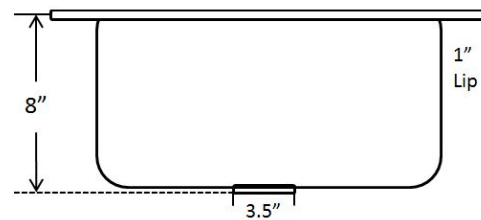

REJUVENATION

www.rejuvenation.com

KAHLO

Tiered farmhouse sink in rose gold copper

Dimensions:

Outer 17" x 15", 8" depth

Inner 15" x 13", 8" depth

FEATURES