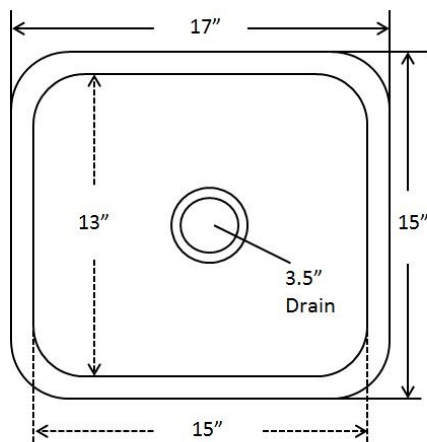

REJUVENATION

www.rejuvenation.com

KAHLO

Tiered farmhouse sink in rose gold copper

Dimensions:

Outer 17" x 15", 8" depth

Inner 15" x 13", 8" depth

FEATURES