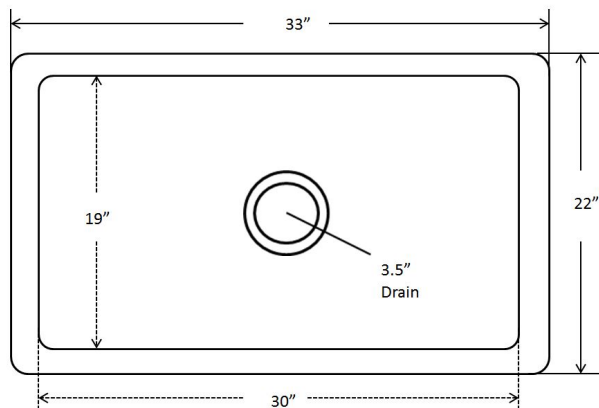

## KAHLO

Tiered farmhouse sink in rose gold copper

Dimensions:

Outer 33" x 22", 9" depth

Inner 30" x 19", 9" depth