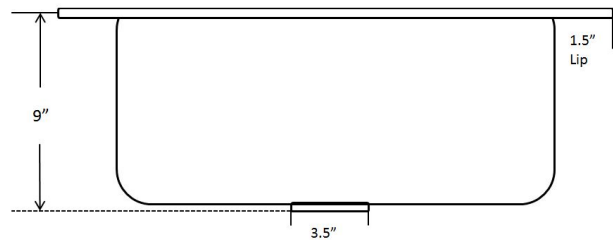

## KAHLO

Farmhouse sink in wheat hammered rose gold copper

Dimensions:

Outer 33" x 22", 9" depth

Inner 30" x 19", 9" depth