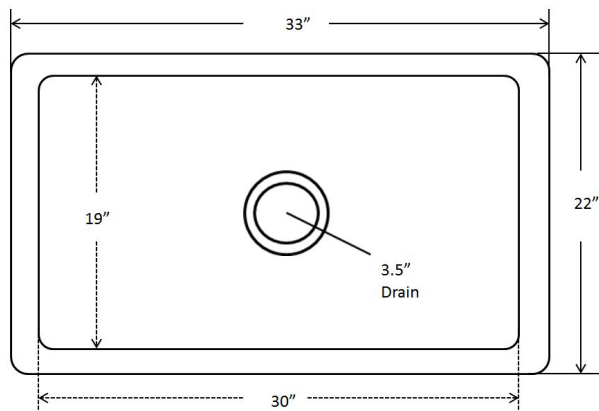

## KAHLO

Farmhouse sink in wheat hammered rose gold copper

Dimensions:

Outer 33" x 22", 9" depth

Inner 30" x 19", 9" depth