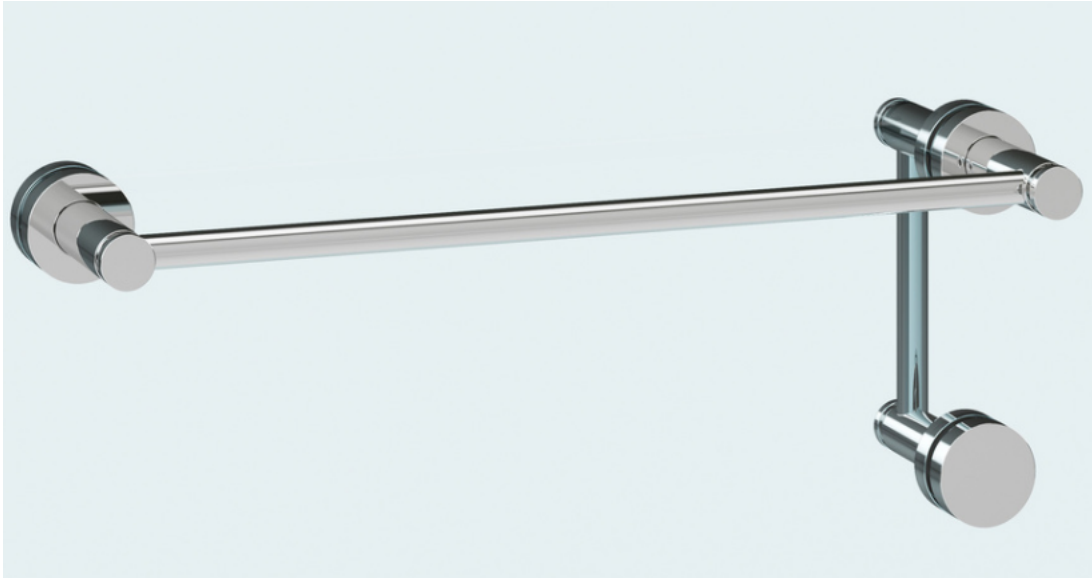

REJUVENATION

www.rejuvenation.com

Waterhouse

Glass Mounted 18in Towel Bar & 6in. Door Pull

For use with 1/2" thick glass with $\text{Ø}1/2"$ holes

SHOWER DOOR PULL

8" OVERALL HEIGHT
6" CENTER HOLE TO CENTER HOLE

TOWEL BAR
20" OVERALL WIDTH
18" CENTER HOLE TO CENTER HOLE

WATERMARK