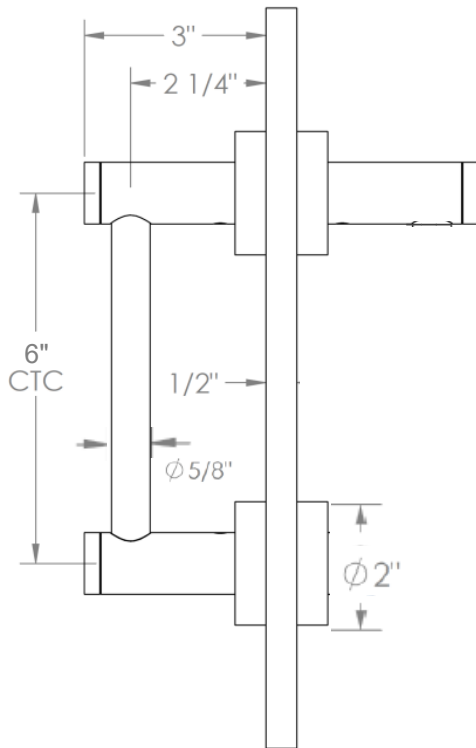

REJUVENATION

www.rejuvenation.com

Waterhouse

Glass Mounted 18in Towel Bar & 6in. Door Pull

For use with 1/2" thick glass with $\text{Ø}1/2"$ holes

SHOWER DOOR PULL

8" OVERALL HEIGHT
6" CENTER HOLE TO CENTER HOLE

TOWEL BAR
20" OVERALL WIDTH
18" CENTER HOLE TO CENTER HOLE

WATERMARK