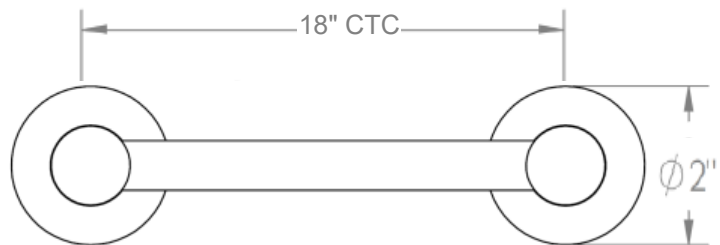

REJUVENATION

www.rejuvenation.com

Waterhouse

Glass Mounted 18in Towel Bar & 6in. Door Pull

For use with 1/2" thick glass with $\text{Ø}1/2"$ holes

SHOWER DOOR PULL

8" OVERALL HEIGHT
6" CENTER HOLE TO CENTER HOLE

TOWEL BAR
20" OVERALL WIDTH
18" CENTER HOLE TO CENTER HOLE

WATERMARK