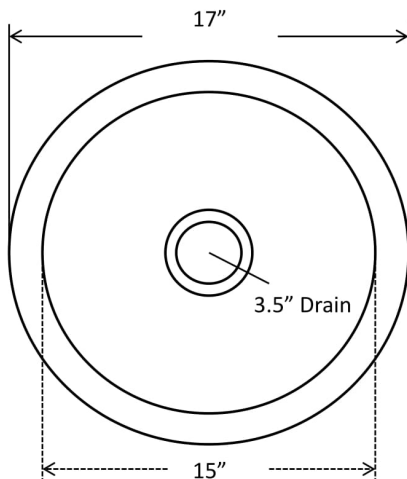

REJUVENATION

www.rejuvenation.com

DE LA CRUZ

Under-mount kitchen prep sink

Dimensions:

Outer 17" x 17", 8" depth

Inner 15" x 15", 8" depth

FEATURES