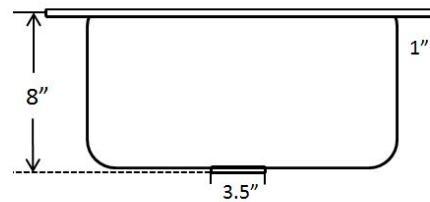

REJUVENATION

www.rejuvenation.com

DE LA CRUZ

Under-mount kitchen prep sink

Dimensions:

Outer 17" x 17", 8" depth

Inner 15" x 15", 8" depth

FEATURES