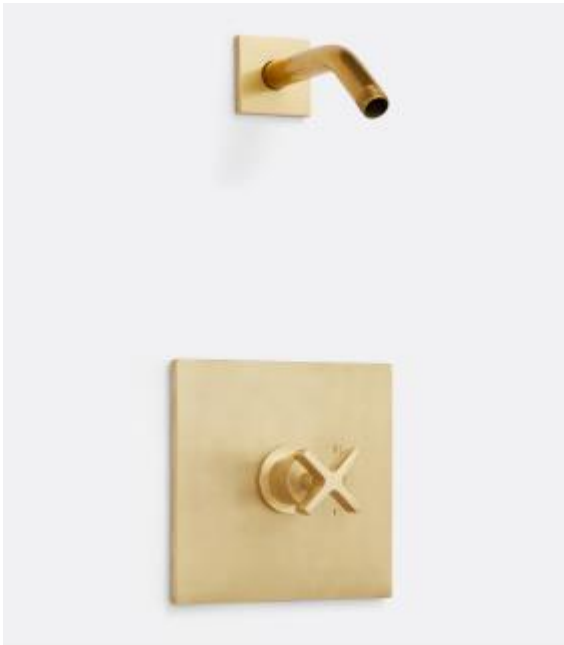

2018.12.14

www.rejuvenation.com

DETAILS YOU'LL APPRECIATE

- Sleek design matches our full Yaquina bath collection
- Pressure-balanced set controls temperature and pressure with one knob

PRODUCT SPECIFICATIONS

- Solid brass construction
- Ships directly from vendor
- Made exclusively for Rejuvenation in Brooklyn, New York
- Meets the applicable requirements of ASME A112.18.1-2005/CSA B125.1-05, entitled "Plumbing Supply Fittings"
- Optional shower head flow rate: 1.75GPM