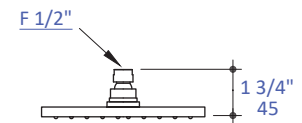

Features:

- Tilting round rain shower head
- Brass construction with 60 rubber nozzles
- Wall-mount installation recommended
- Outfitted with a 1.75GPM flow regulator, with backflow prevention, Max. flow rate: 1.8GPM

Finish Options:

- CR - Polished Chrome
- PN - Polished Nickel
- NI - Brushed Nickel
- BG - Brushed Gold
- 44 - Matte Black