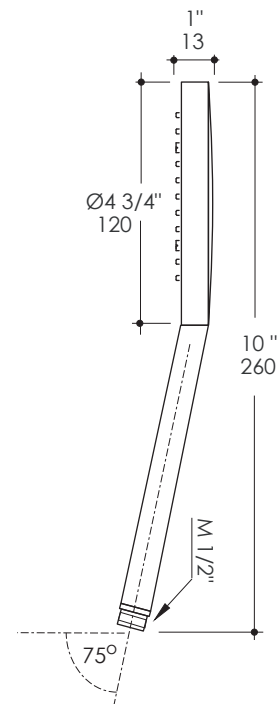

LACAVA

CIGNO Hand-held shower head 0260

Features:

- Hand-held round shower head with three function variable spray
- Includes 59" flexible hose
- Easy-clean nozzles
- Outfitted with a 1.75GPM flow regulator, with backflow prevention, max flow rate: 1.8 gpm

Finish Options:

- CR - Polished Chrome
- PN - Polished Nickel
- NI - Brushed Nickel
- BG - Brushed Gold
- 44 - Matte Black

Codes + Standards:

- Meets and exceeds applicable national codes
- Meets Cal-green requirement
- Complies with CEC standard

ADA compliant when installed to specific requirements of this regulation