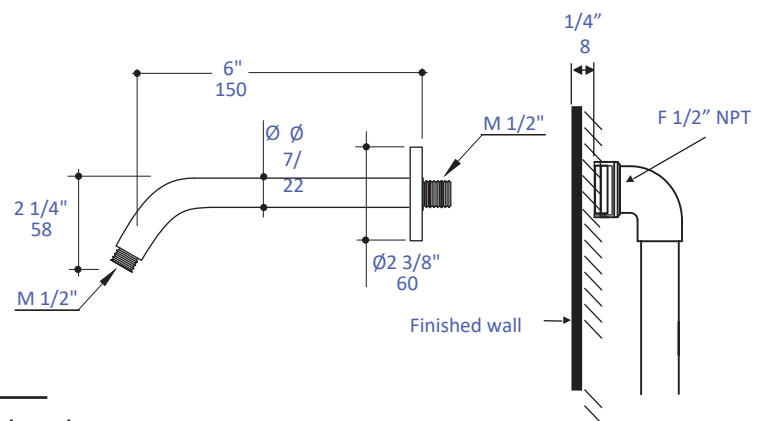

Features:

- Wall-mount angled shower arm with round flange
- Brass construction

Finish Options:

- CR - Polished Chrome
- PN - Polished Nickel
- NI - Brushed Nickel
- BG - Brushed Gold
- 44 - Matte Black

Recommend Accessories:

- Item #0292: Wall-mount tilting round shower head
- Item #0592: Wall-mount tilting round shower head
- Item #1569: Wall-mount tilting round shower head
- Item #0414: Wall-mount tilting round rain shower head
- Item #0416: Wall-mount tilting round rain shower head
- Item #W1064: Wall-mount tilting square rain shower head
- Item #W1068: Wall-mount tilting square rain shower head