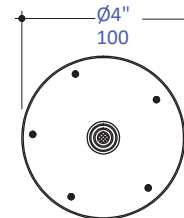

Features:

- Tilting round rain shower head
- Brass construction with 60 rubber nozzles
- Wall-mount installation recommended
- Outfitted with a 1.75GPM flow regulator, with backflow prevention, Max. flow rate: 1.8GPM

Finish Options:

- CR - Polished Chrome
- PN - Polished Nickel
- NI - Brushed Nickel
- BG - Brushed Gold
- 44 - Matte Black

Codes + Standards:

- Meets and exceeds applicable national codes
- Meets Cal-green requirement
- Complies with CEC standard

LACAVA reserves the right to revise any dimension or information on this sheet without notice. Dimensions are nominal and may vary within an industry accepted tolerance of 1/4". Drawings provided herein are meant to give the user an idea of the product and are not made to scale. Location of plumbing is meant for reference, your specific application may vary.
Revised: 4/14/2022