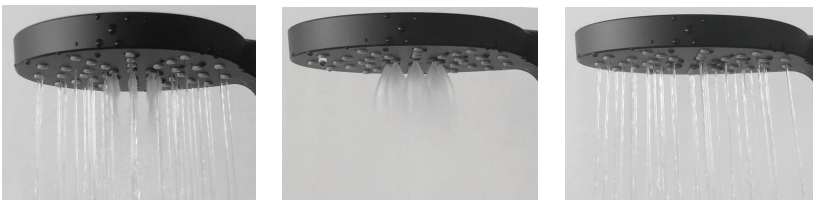

LACAVA

CIGNO Hand-held shower head 0260

Features:

- Hand-held round shower head with three function variable spray
- Includes 59" flexible hose
- Easy-clean nozzles
- Outfitted with a 1.75GPM flow regulator, with backflow prevention, max flow rate: 1.8 gpm

Finish Options:

- CR - Polished Chrome
- PN - Polished Nickel
- NI - Brushed Nickel
- BG - Brushed Gold
- 44 - Matte Black

Codes + Standards:

- Meets and exceeds applicable national codes
- Meets Cal-green requirement
- Complies with CEC standard

ADA compliant when installed to specific requirements of this regulation