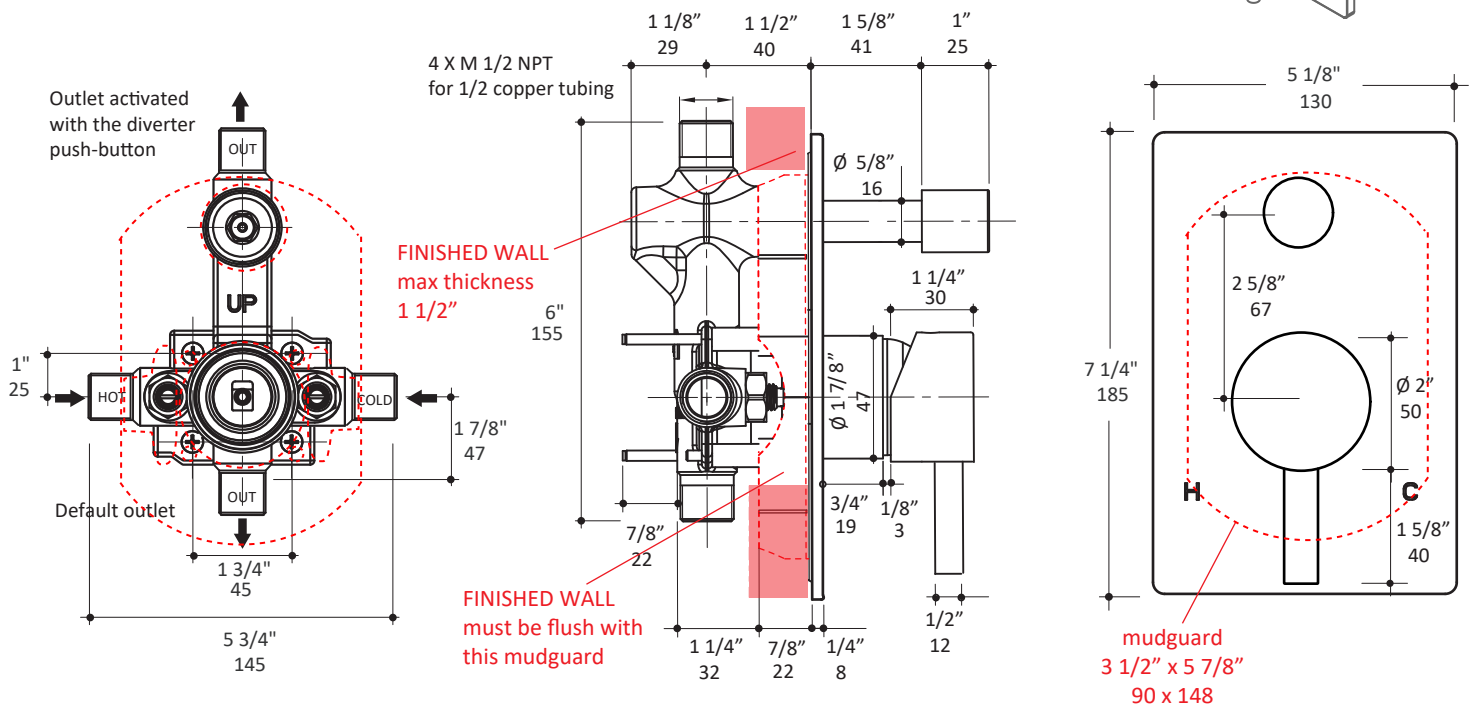

### Specifications:

<b>Installation:</b>	built-in wall mount
<b>Exterior Dimensions:</b>	W: 5 1/8" H: 7 1/4"
<b>Material:</b>	solid brass construction with ceramic disc cartridge and 2-way diverter cartridge
<b>Water use:</b>	4.67 GPM (60 PSI)
<b>Finishes:</b>	CR - polished chrome PN - polished nickel NI - brushed nickel BG - brushed gold 44 - matte black
<b>Fittings included:</b>	Rough-in # VPB2 and trim # 15PB2.L.S-A
<b>Tile opening max size:</b>	W: 4" H: 6"

### Features:

- pressure balancing valve
- rectangular backplate
- lever handle
- mixing valve regulates volume
- anti-scald protection & temperature regulation for flow rates as low as 1.75 GPM
- screwdriver service stops
- finished wall must be flush with mudguard (1/2" adjustment possible and no extensions available)

LACAVA reserves the right to revise any dimension or information on this sheet without notice. Dimensions are nominal and may vary within an industry accepted tolerance of 1/4". Drawings provided herein are meant to give the user an idea of the product and are not made to scale. Location of plumbing is meant for reference, your specific application may vary. Revised: 1/28/2022

### Features:

---

- Tilting round rain shower head
- Brass construction with 60 rubber nozzles
- Wall-mount installation recommended
- Outfitted with a 1.75GPM flow regulator, with backflow prevention, Max. flow rate: 1.8GPM