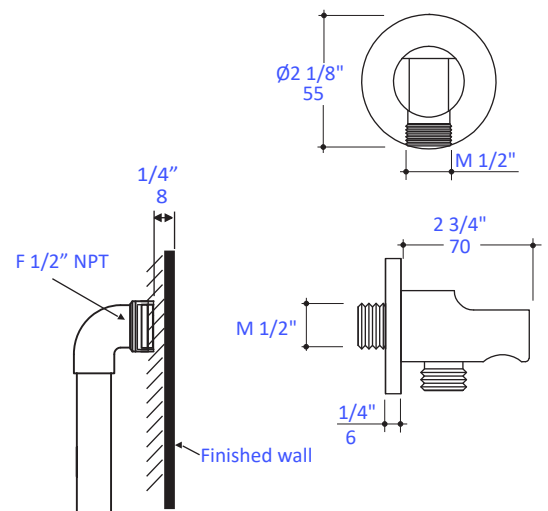

### Specifications:

<b>Installation:</b>	built-in wall mount
<b>Exterior Dimensions:</b>	W: 5 1/8" H: 7 1/4"
<b>Material:</b>	solid brass construction with ceramic disc cartridge and 2-way diverter cartridge
<b>Water use:</b>	4.67 GPM (60 PSI)
<b>Finishes:</b>	CR - polished chrome PN - polished nickel NI - brushed nickel BG - brushed gold 44 - matte black
<b>Fittings included:</b>	Rough-in # VPB2 and trim # 15PB2.L.S-A
<b>Tile opening max size:</b>	W: 4" H: 6"

### Codes + Standards:

---

- Meets and exceeds applicable national codes
- Meets Cal-green requirement
- Complies with CEC standard

LACAVA reserves the right to revise any dimension or information on this sheet without notice. Dimensions are nominal and may vary within an industry accepted tolerance of 1/4". Drawings provided herein are meant to give the user an idea of the product and are not made to scale. Location of plumbing is meant for reference, your specific application may vary.  
Revised: 4/14/2022

## Features:

- Hand shower wall union with hook for hand-held shower head
- Brass construction

## Recommend Accessories:

- Item #1560: Hand-held shower head with 59" flexible hose

LACAVA reserves the right to revise any dimension or information on this sheet without notice. Dimensions are nominal and may vary within an industry accepted tolerance of 1/4". Drawings provided herein are meant to give the user an idea of the product and are not made to scale. Location of plumbing is meant for reference, your specific application may vary.  
Revised: 6/22/2020