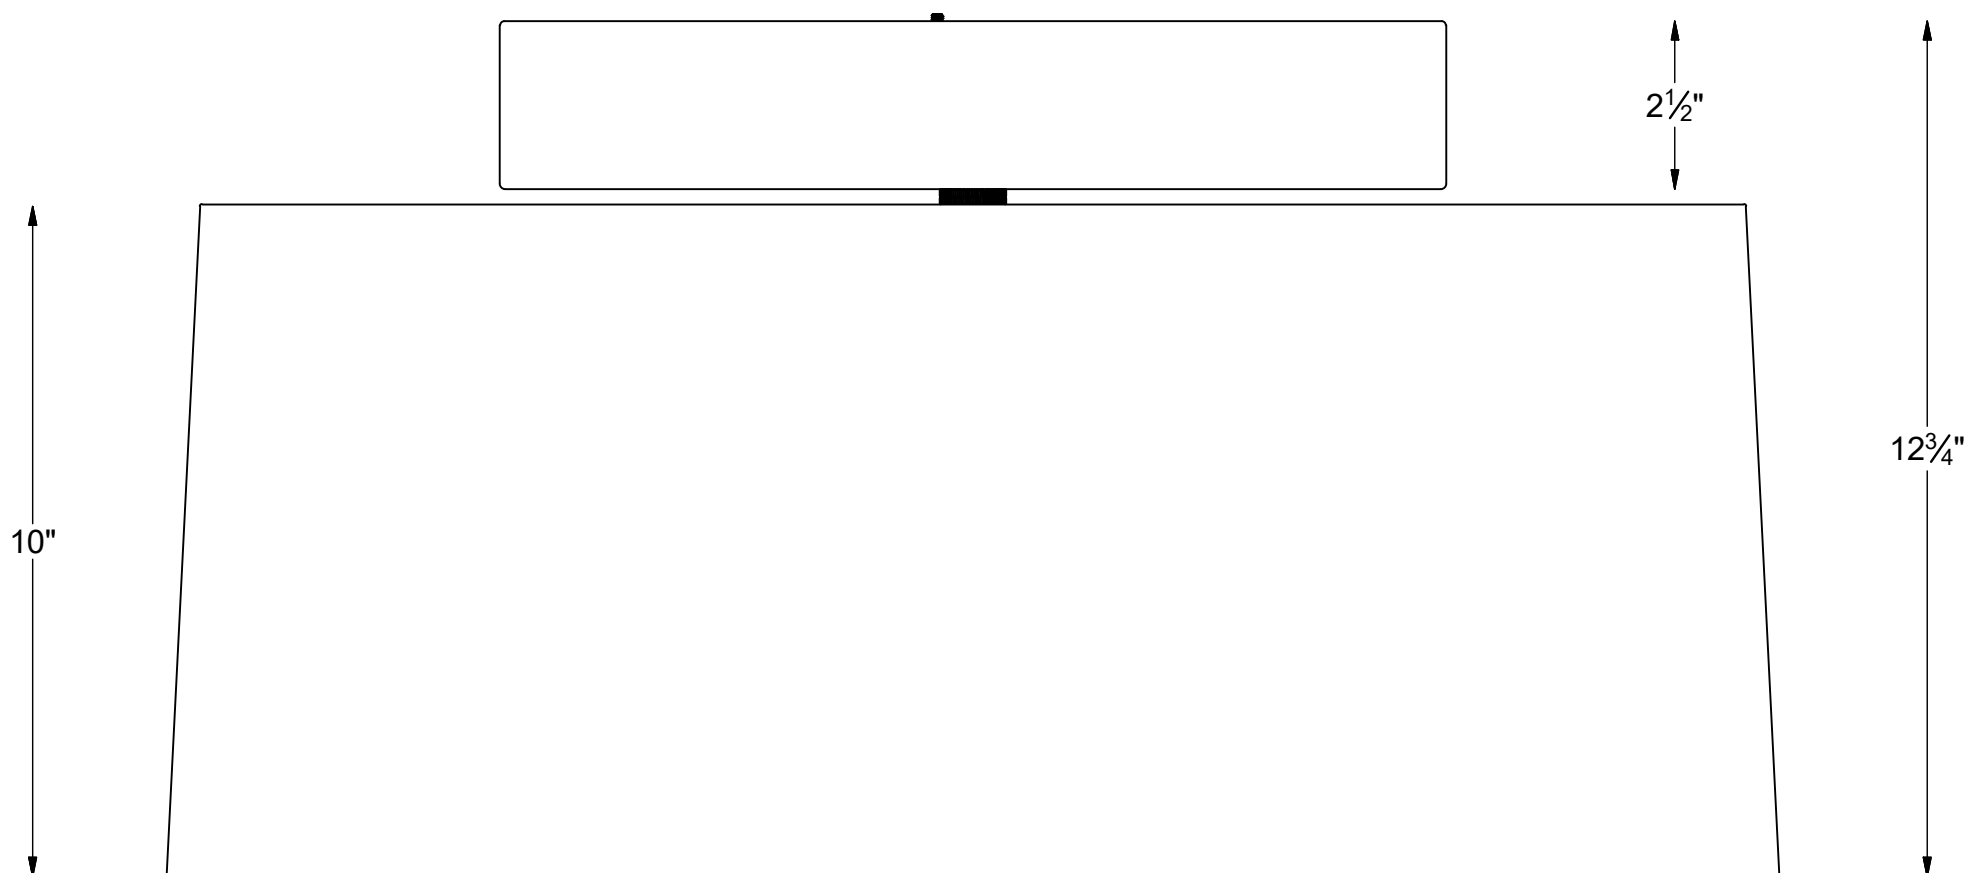

← Ø14" →

A0854

Cedar & Moss Conifer flush mount 24in

REJUVENATION