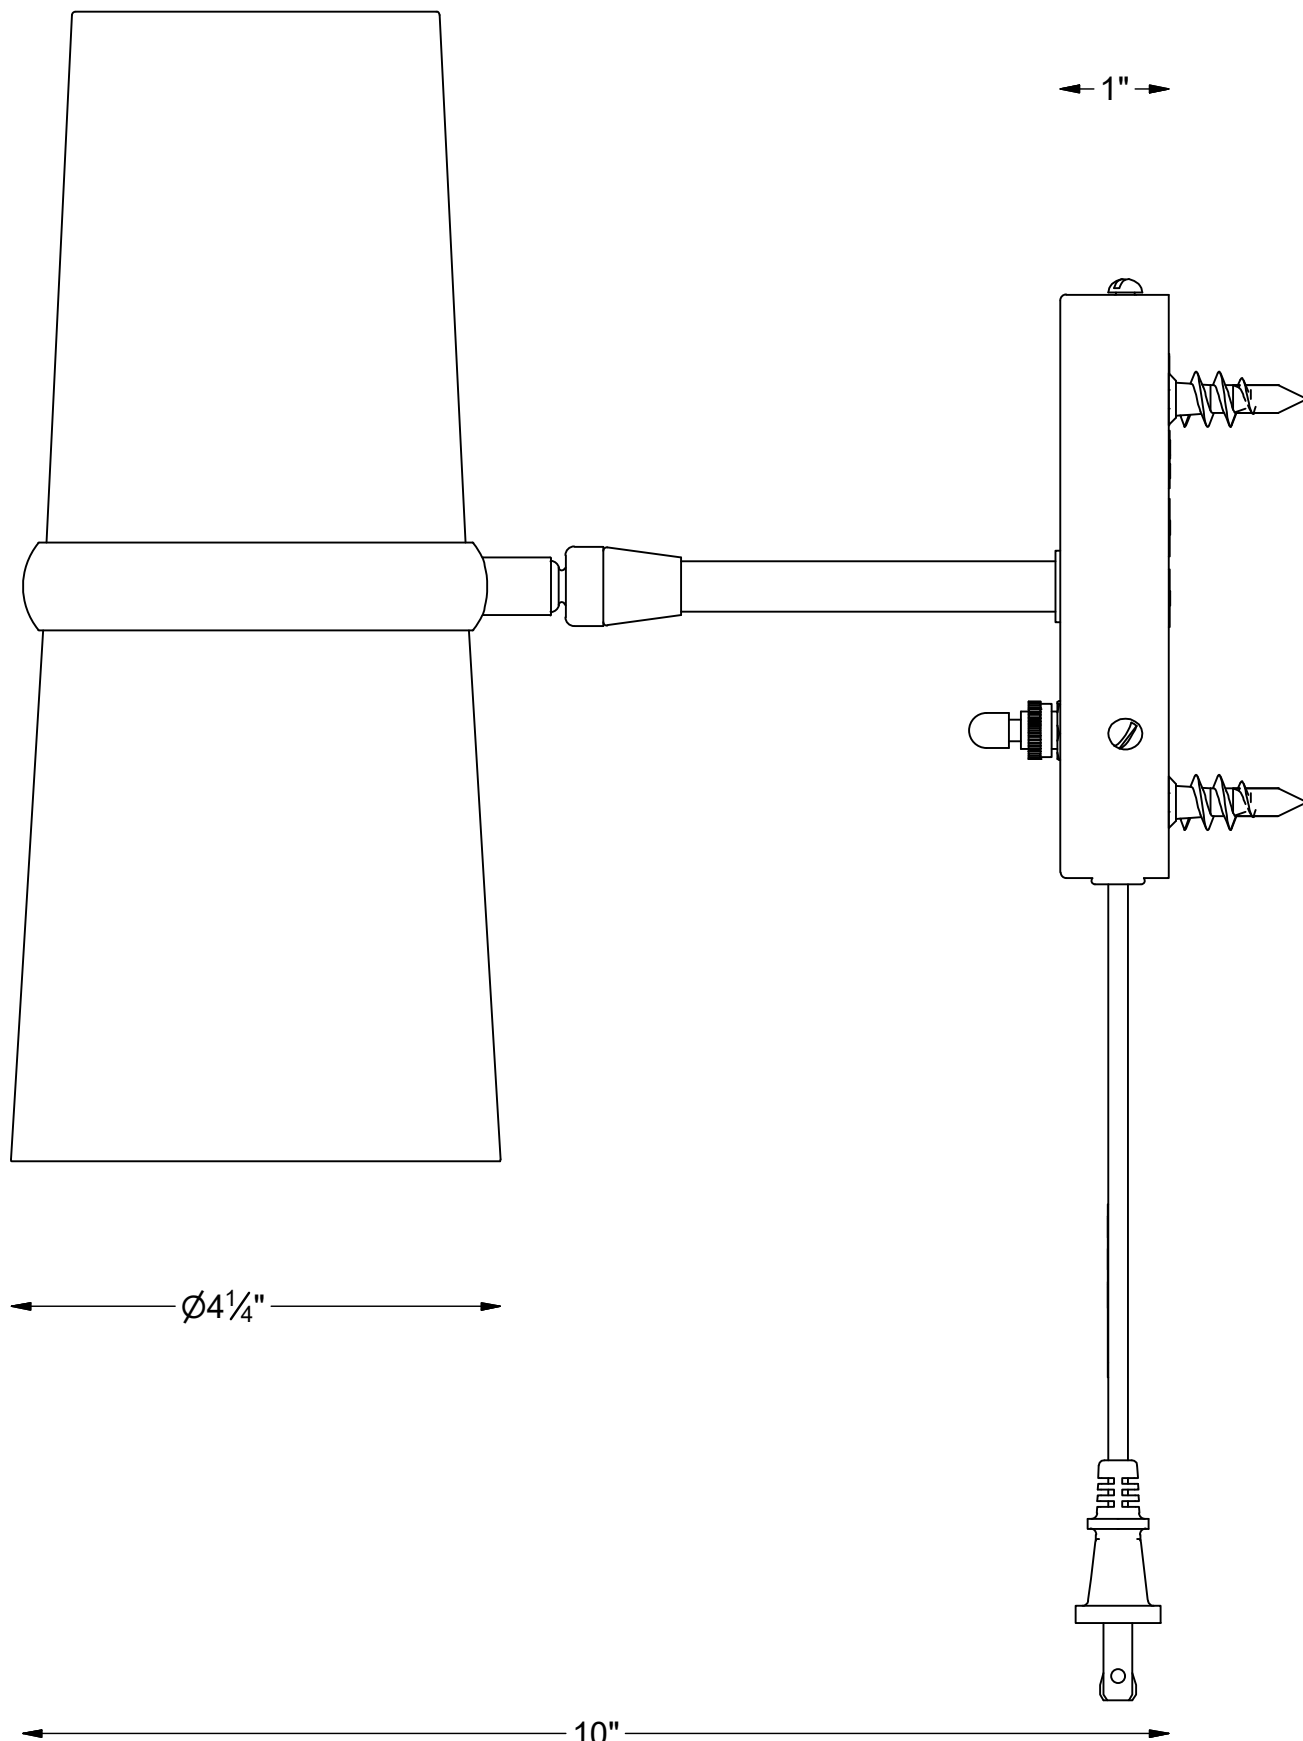

10"

Ø3 1/8"

1"

Ø5 1/8"

Ø4 1/4"

10"

A2895

Confier single sconce short pin up  
brushed nickel