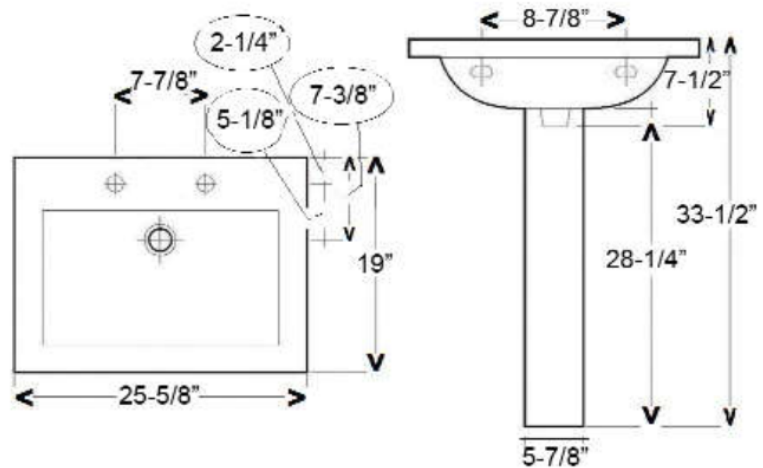

MODERN SQUARE PEDESTAL SINK

Faucet not included

W: 25⁵/₈"
 D: 19"
 H: 33¹/₂"
 Flange: 1⁵/₈"

Column: 28"L x 6"W x 7⁷/₈"D

Interior Dimensions:

Basin Interior: 20⁷/₈" x 11⁷/₈"
 Basin Depth: 5"
 Water depth to overflow: 4-³/₄"
 Back of basin to center of faucet: 2-¹/₄"
 Back of basin to center of drain: 7-³/₈"
 Mount bolts height: 30³/₄"
 Mount holes cc: 8⁷/₈"
 Faucet and spout holes: 1³/₈"

Features:

- ▶ Made of Vitreous China
- ▶ Available for 1 Hole, 4" or 8" Widespread
- ▶ Pre-drilled overflow
- ▶ Mounting Hardware Included
- ▶ For ease installation order Hangers (pair) or Bracket (one)

Colors:

WH White

Compliance Certification

Meets or exceeds the following specifications: ASME 12.19.2.2018 for vitreous china fixtures.

Dimensions of fixture are nominal and may vary within the range of tolerances established by ASME Standard A112.19.2-2018. Dimensions and specifications subject to change without notice.