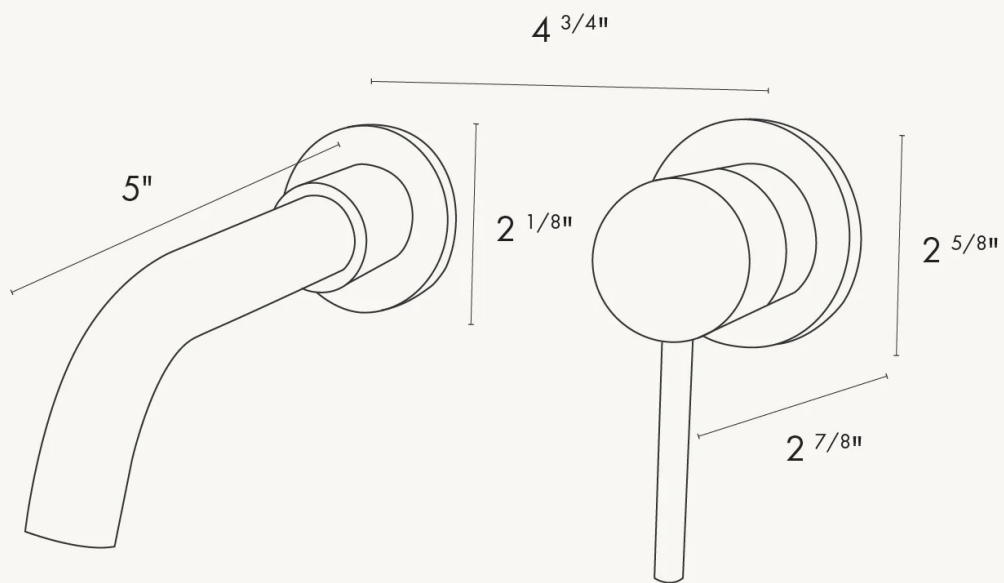

SINGLE HANDLE FAUCET

Mini San Francisco / Short Spout

CONCRETTI

SINGLE HANDLE FAUCET

San Francisco / Standard Spout

CONCRETTI