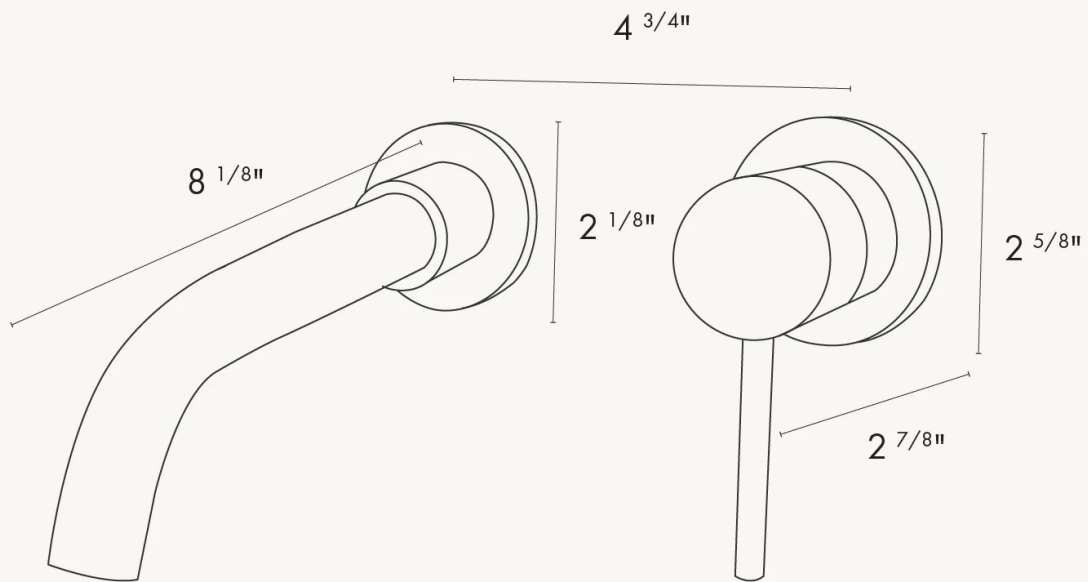

SINGLE HANDLE FAUCET

Mini San Francisco / Short Spout

CONCRETTI

SINGLE HANDLE FAUCET

San Francisco / Standard Spout

CONCRETTI