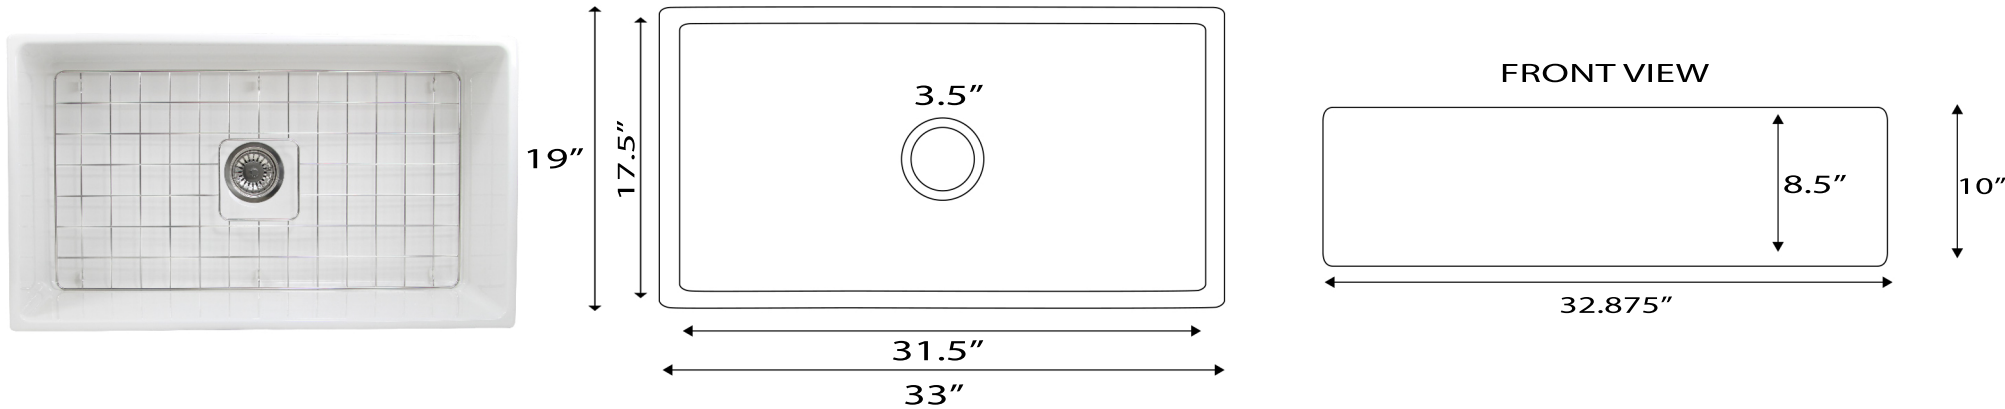

Cape Collection  
Premium Fireclay Farmhouse Apron Sink

MODEL:  
T-FCFS33

Overall Dimensions	Large Bowl	Apron Height	Bowl Depth	Drain Dimensions
33" x 19"	31.5" x 17.5"	10"	8.625"	3.5" Opening

**FEATURES:**

- Custom cabinet base required - Heavy 2 person lift recommended
- Fireclay is hygienic with a glazed surface that inhibits bacterial growth better than stainless steel
- Includes bottom grid and drain
- Due to firing process, shrinking will occur. Nominal dimensions may vary by .25"
- Limited manufacturer's warranty
- Professional installation recommended

# Nantucket

S I N K S

model:  
**T-FCFS30**

www.NantucketSinksUSA.com  
info@nantucketsinksusa.com

OVERALL DIMENSIONS	INTERIOR BOWL	APRON HEIGHT	INTERIOR BOWL DEPTH	DRAIN DIMENSIONS
30.25" x 18"	28.875" x 16.375"	10"	8.5"	3.5" Standard Opening