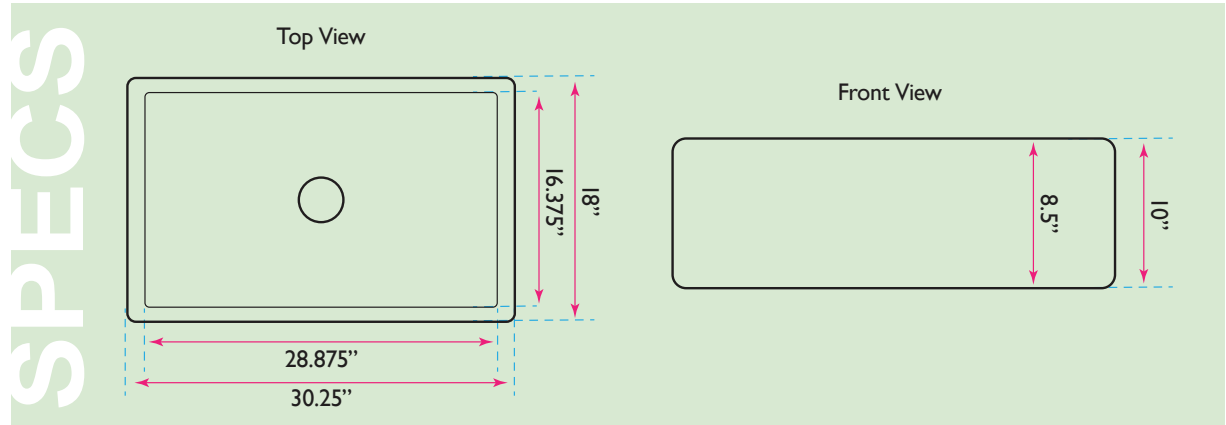

Cape Collection  
Premium Fireclay Farmhouse Apron Sink

MODEL:  
T-FCFS33

Overall Dimensions	Large Bowl	Apron Height	Bowl Depth	Drain Dimensions
33" x 19"	31.5" x 17.5"	10"	8.625"	3.5" Opening

**FEATURES:**

# Nantucket

S I N K S

model:  
**T-FCFS30**

www.NantucketSinksUSA.com  
info@nantucketsinksusa.com

OVERALL DIMENSIONS	INTERIOR BOWL	APRON HEIGHT	INTERIOR BOWL DEPTH	DRAIN DIMENSIONS
30.25" x 18"	28.875" x 16.375"	10"	8.5"	3.5" Standard Opening