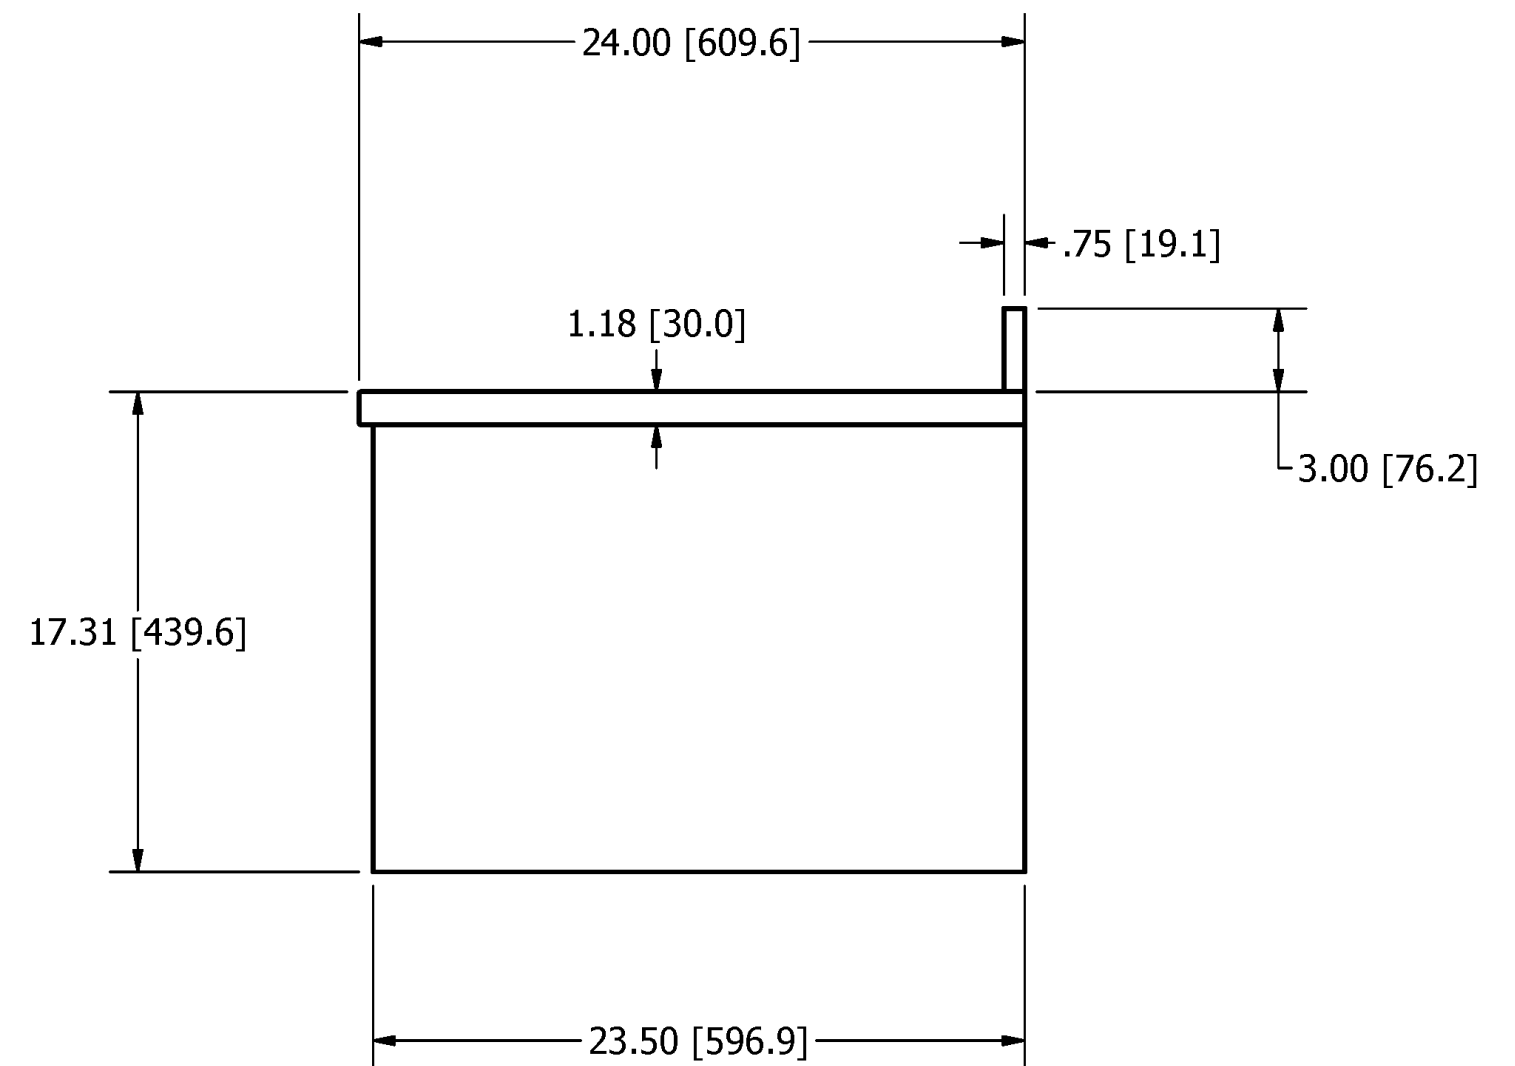

REJUVENATION

GENEVA 27in Vanity

BACK PLUMBING ACCESS CUTOUT

Back is $\frac{3}{4}$ " thick plywood

REJUVENATION

GENEVA 27in Vanity

SECTION VIEW LOOKING DOWN

Showing UPPER Drawer Dimensions

SECTION VIEW LOOKING FROM TOP

Showing LOWER Drawer Dimensions

SECTION VIEW LOOKING FROM SIDE