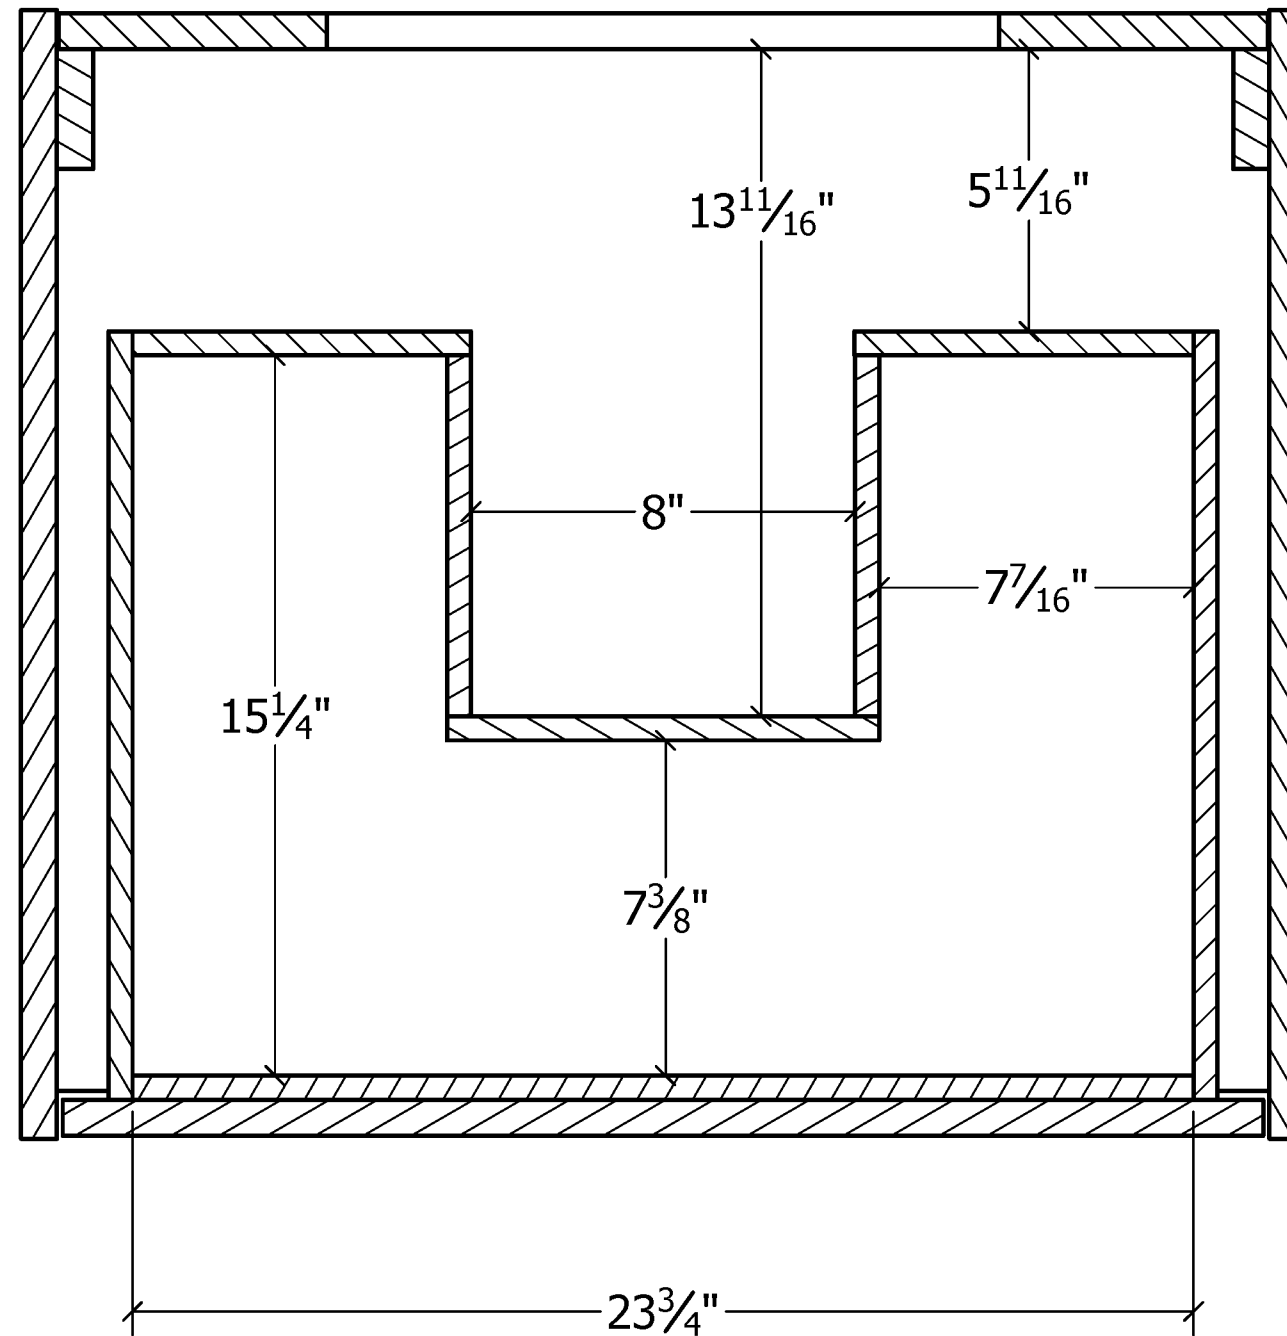

REJUVENATION

GENEVA 27in Vanity

BACK PLUMBING ACCESS CUTOUT

Back is $\frac{3}{4}$ " thick plywood

REJUVENATION

GENEVA 27in Vanity

SECTION VIEW LOOKING DOWN

Showing UPPER Drawer Dimensions

SECTION VIEW LOOKING FROM TOP

Showing LOWER Drawer Dimensions

SECTION VIEW LOOKING FROM SIDE