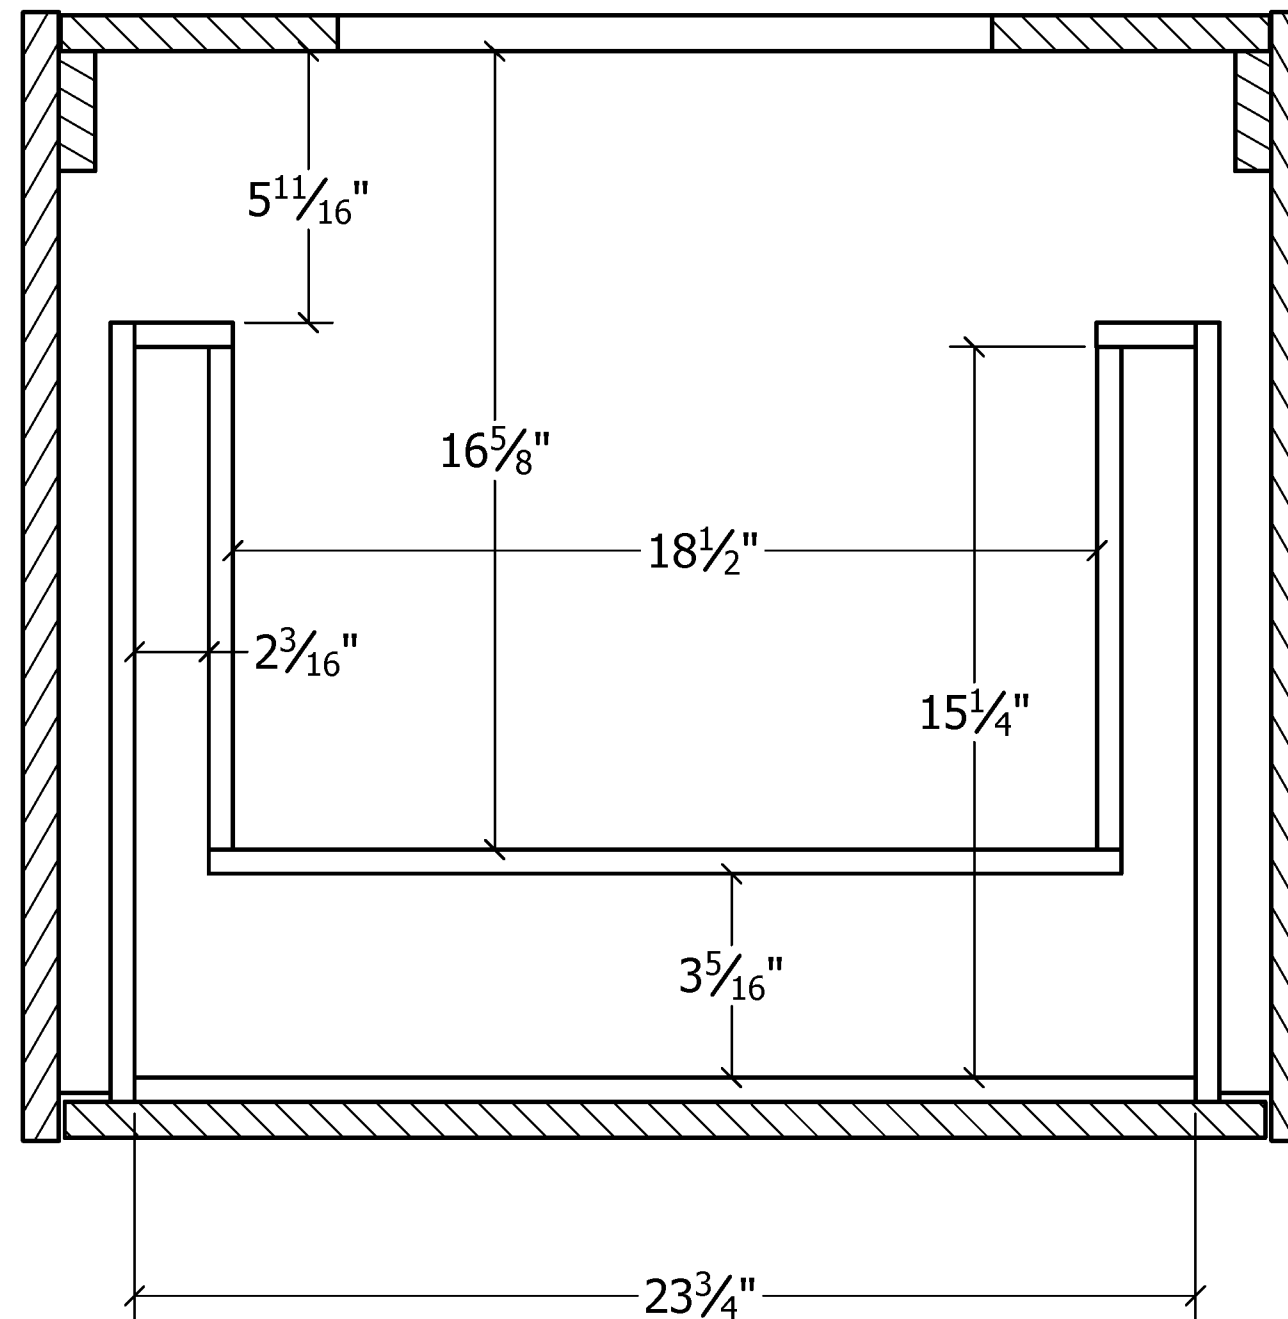

REJUVENATION

GENEVA 27in Vanity

BACK PLUMBING ACCESS CUTOUT

Back is $\frac{3}{4}$ " thick plywood

REJUVENATION

GENEVA 27in Vanity

SECTION VIEW LOOKING DOWN

Showing UPPER Drawer Dimensions

SECTION VIEW LOOKING FROM TOP

Showing LOWER Drawer Dimensions

SECTION VIEW LOOKING FROM SIDE