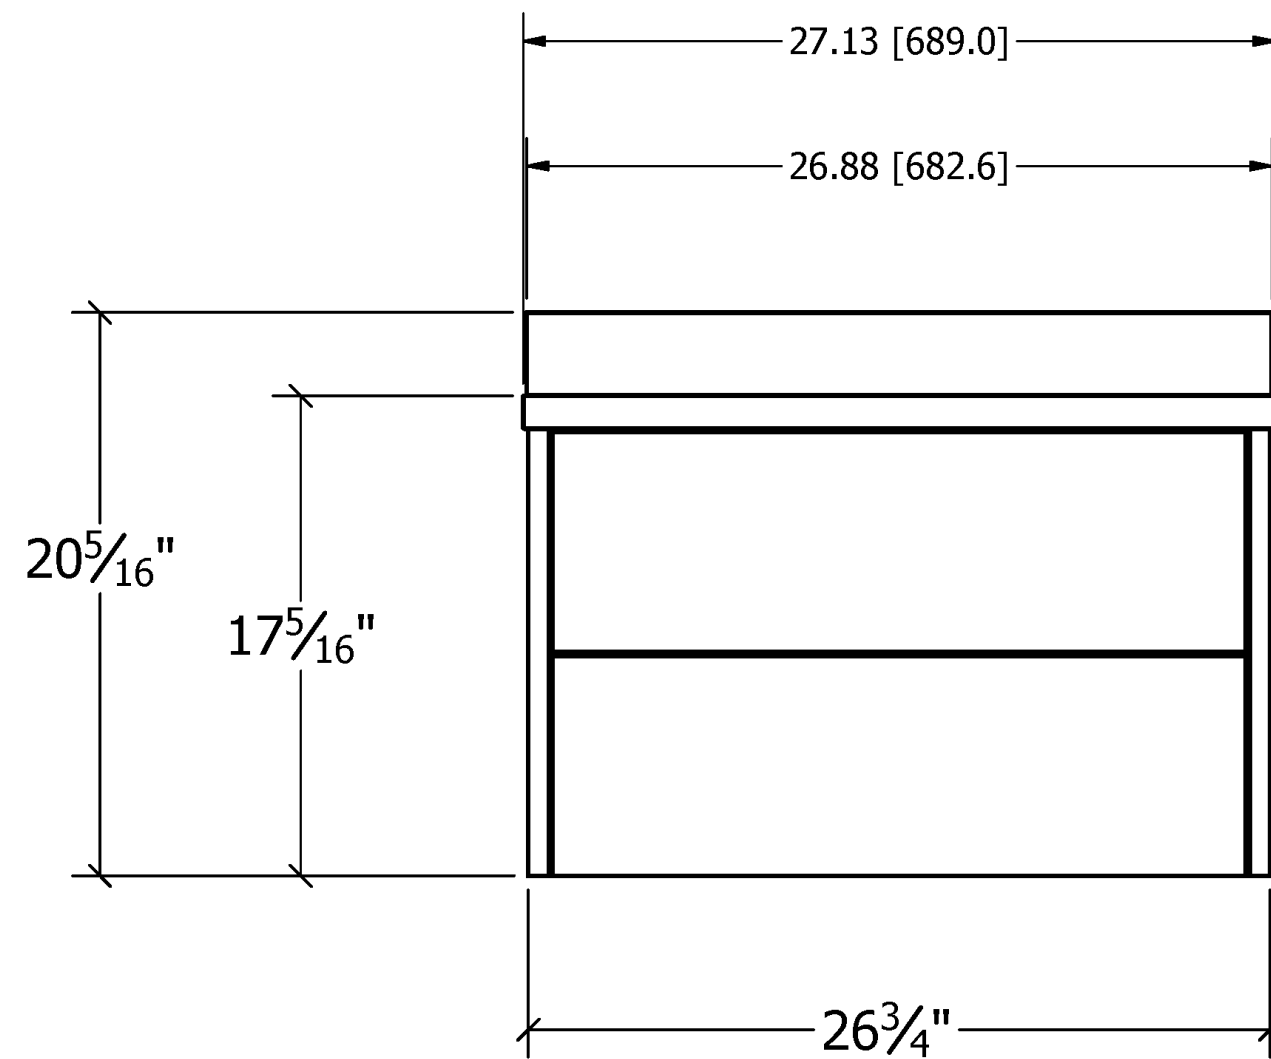

REJUVENATION

GENEVA 27in Vanity

BACK PLUMBING ACCESS CUTOUT

Back is $\frac{3}{4}$ " thick plywood

REJUVENATION

GENEVA 27in Vanity

SECTION VIEW LOOKING DOWN

Showing UPPER Drawer Dimensions

SECTION VIEW LOOKING FROM TOP

Showing LOWER Drawer Dimensions

SECTION VIEW LOOKING FROM SIDE