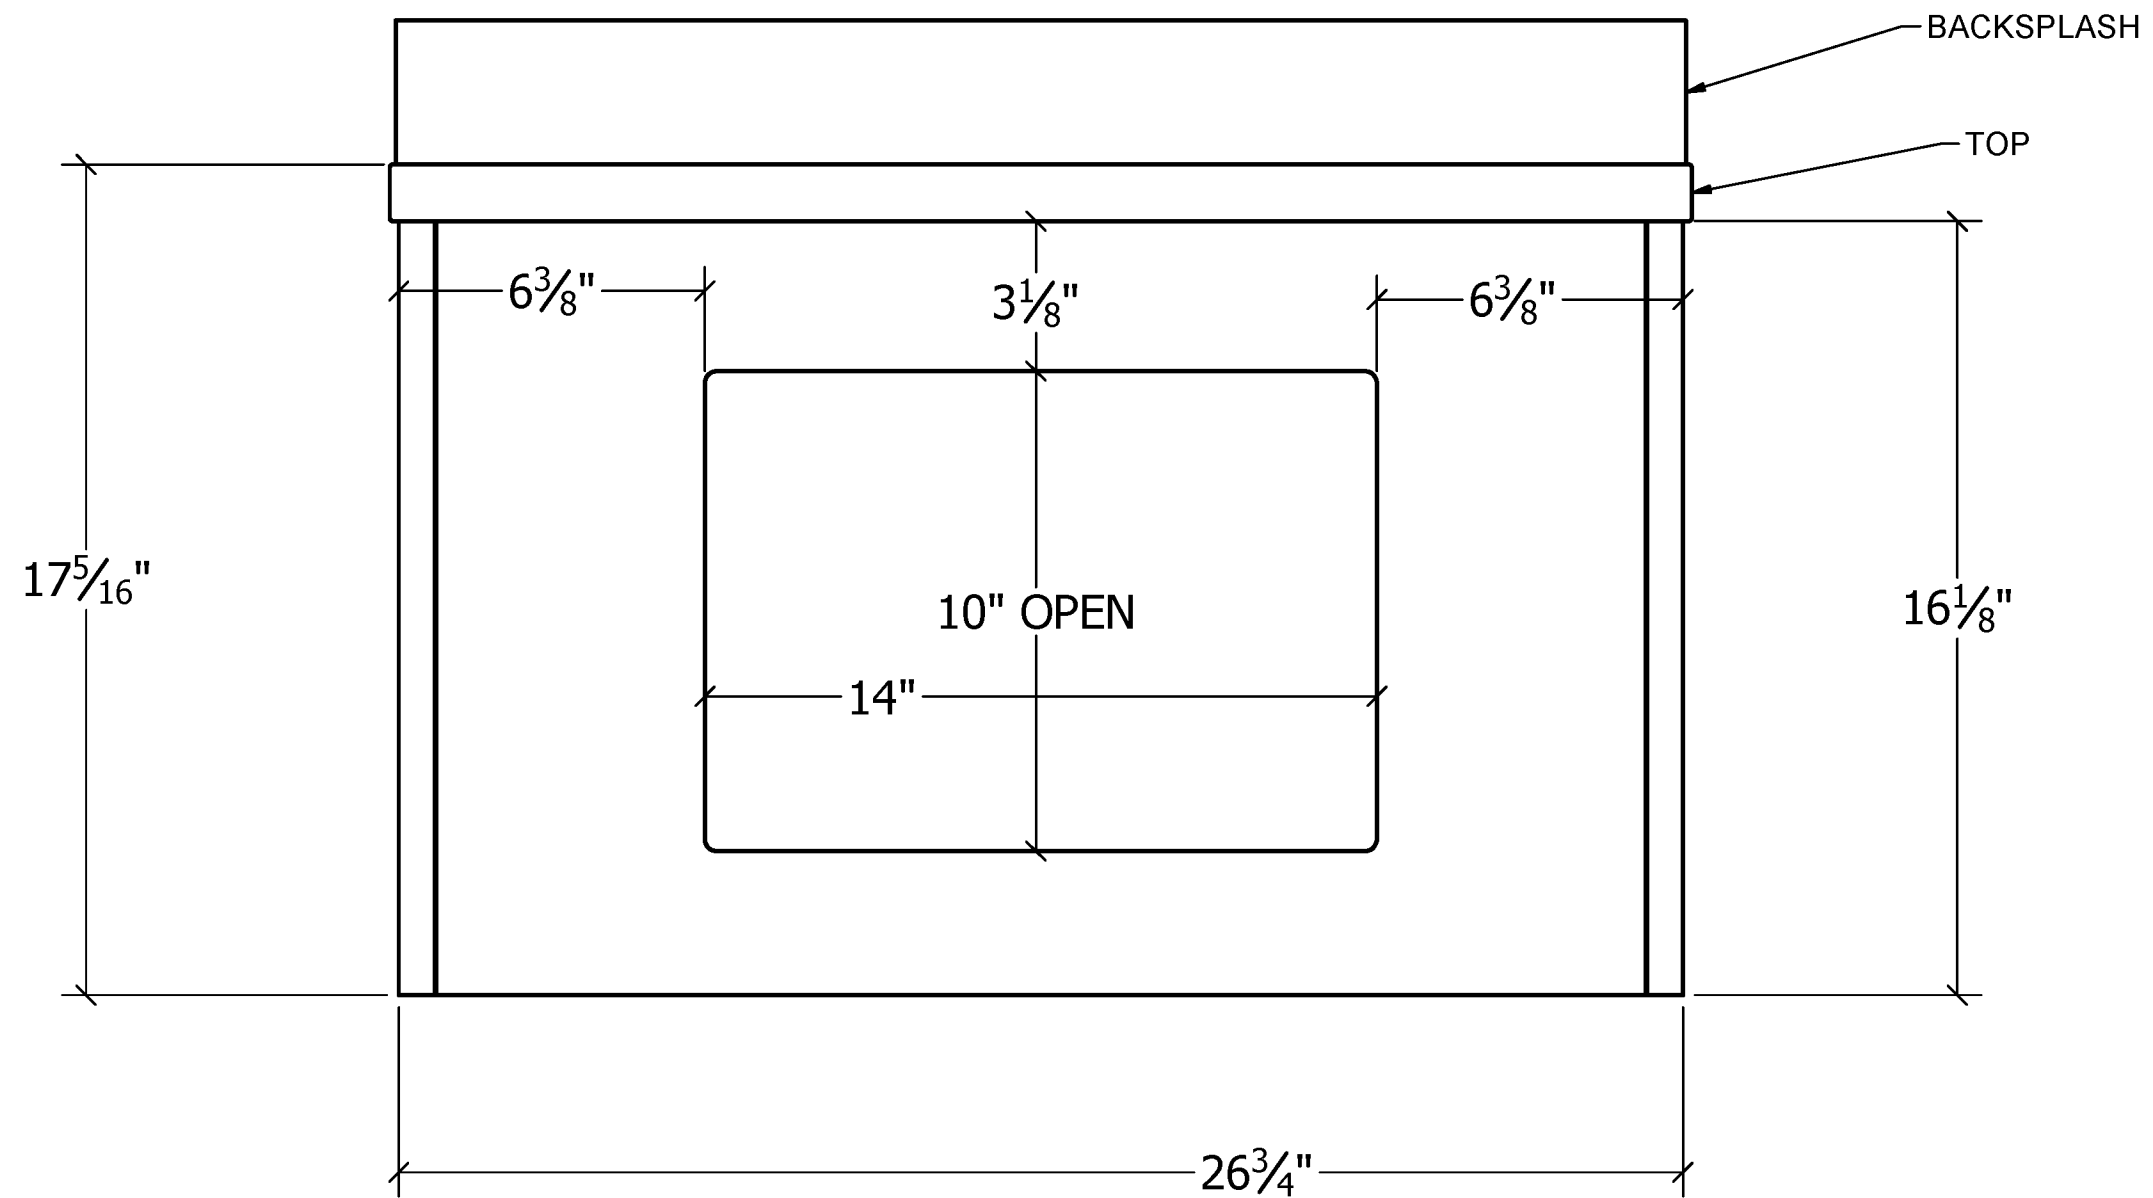

REJUVENATION

GENEVA 27in Vanity

BACK PLUMBING ACCESS CUTOUT

Back is $\frac{3}{4}$ " thick plywood

REJUVENATION

GENEVA 27in Vanity

SECTION VIEW LOOKING DOWN

Showing UPPER Drawer Dimensions

SECTION VIEW LOOKING FROM TOP

Showing LOWER Drawer Dimensions

SECTION VIEW LOOKING FROM SIDE