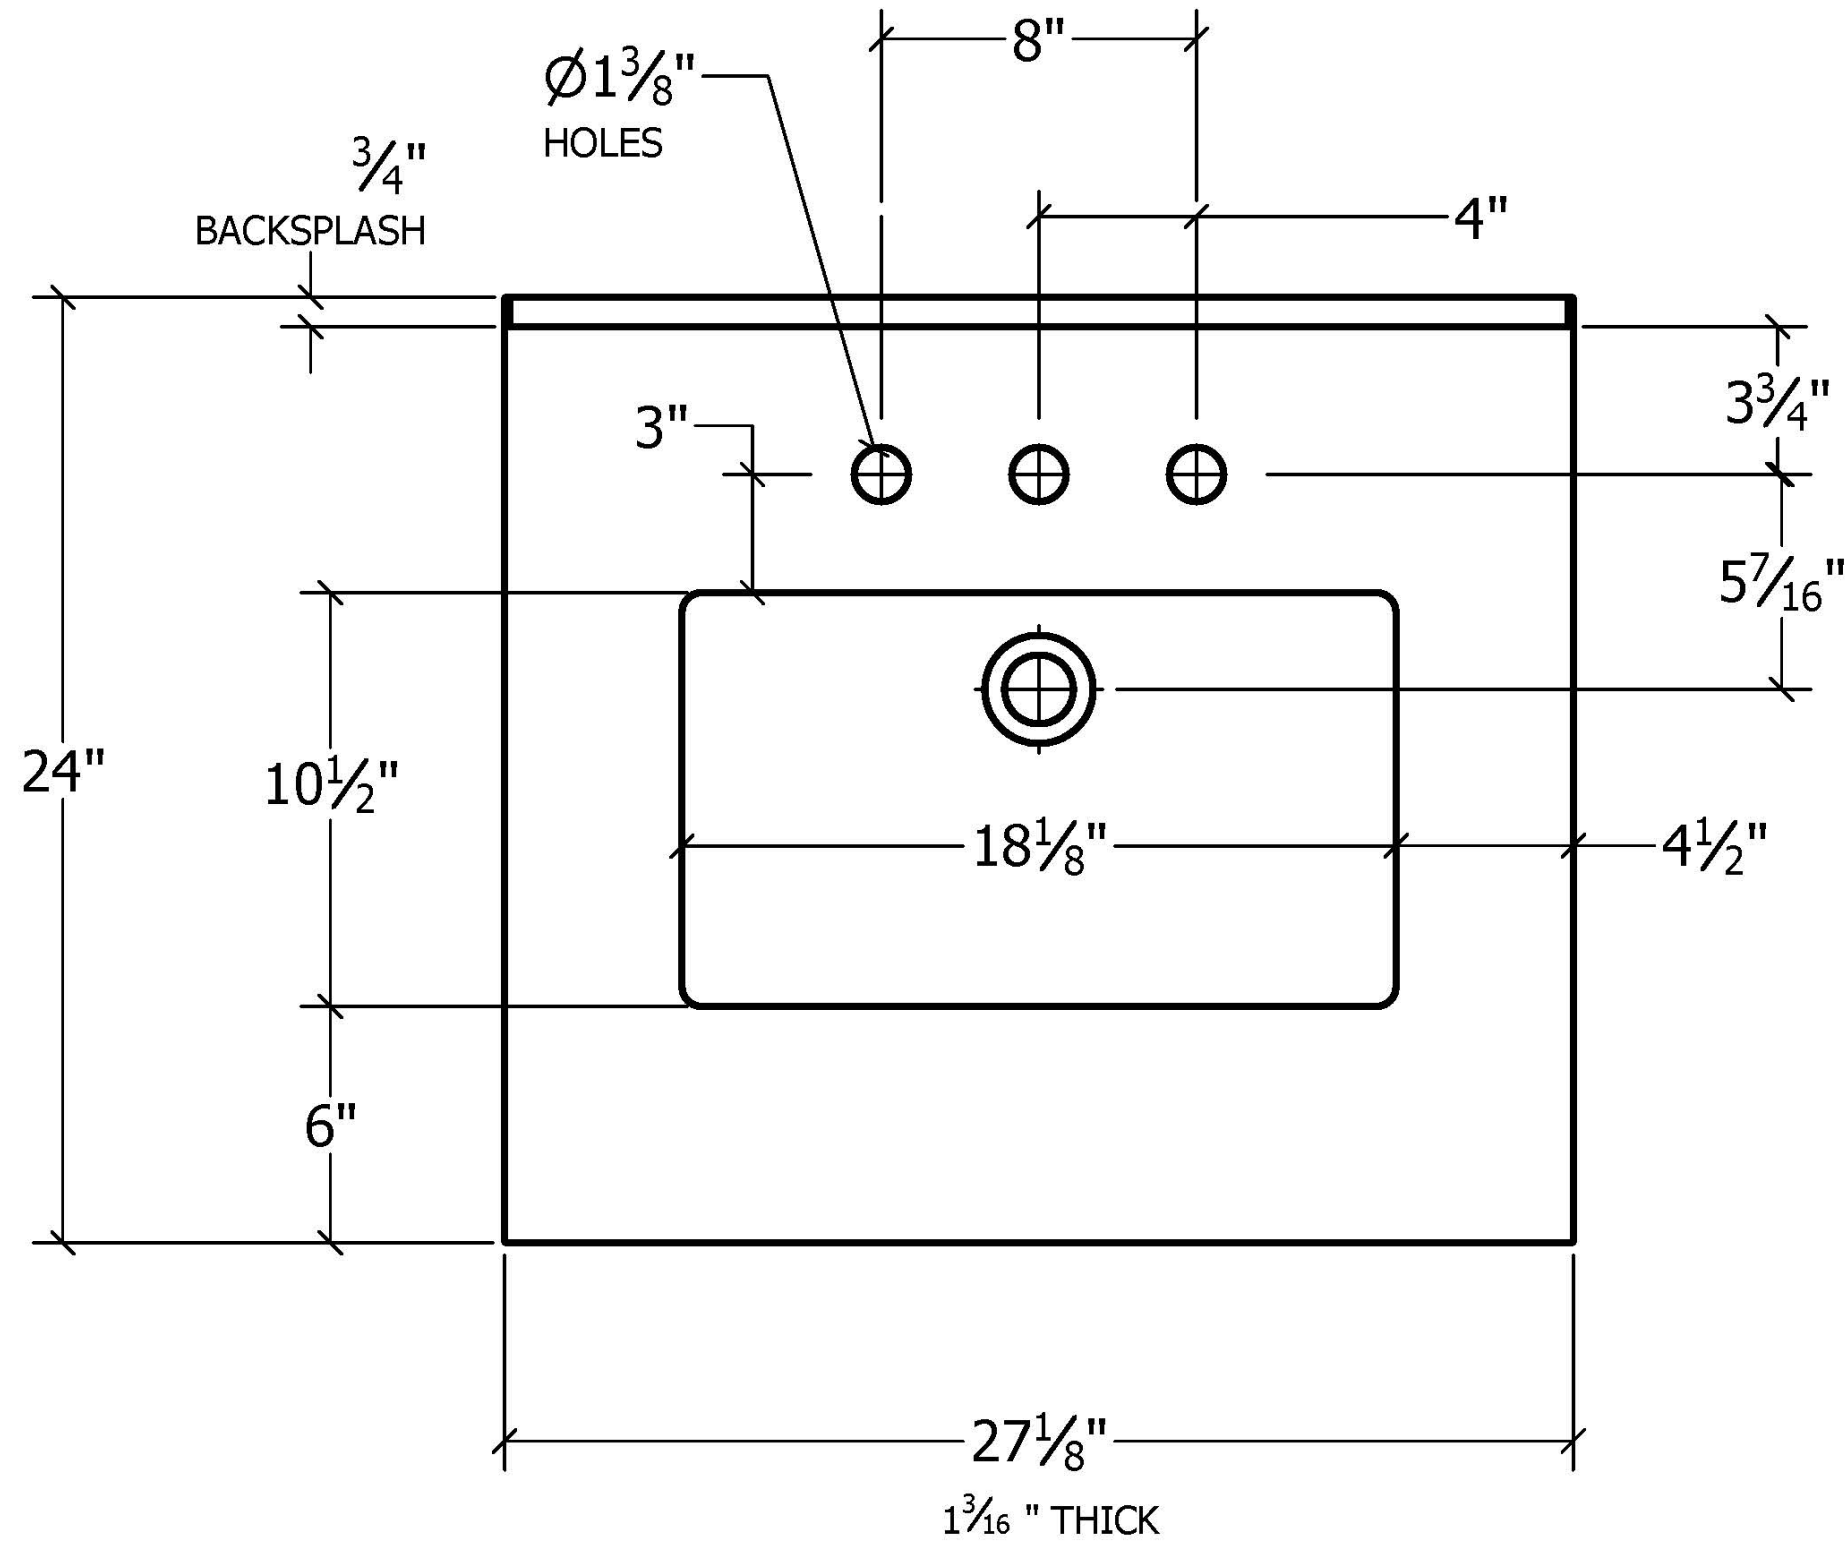

REJUVENATION

GENEVA 27in Vanity

BACK PLUMBING ACCESS CUTOUT

Back is $\frac{3}{4}$ " thick plywood

REJUVENATION

GENEVA 27in Vanity

SECTION VIEW LOOKING DOWN

Showing UPPER Drawer Dimensions

SECTION VIEW LOOKING FROM TOP

Showing LOWER Drawer Dimensions

SECTION VIEW LOOKING FROM SIDE