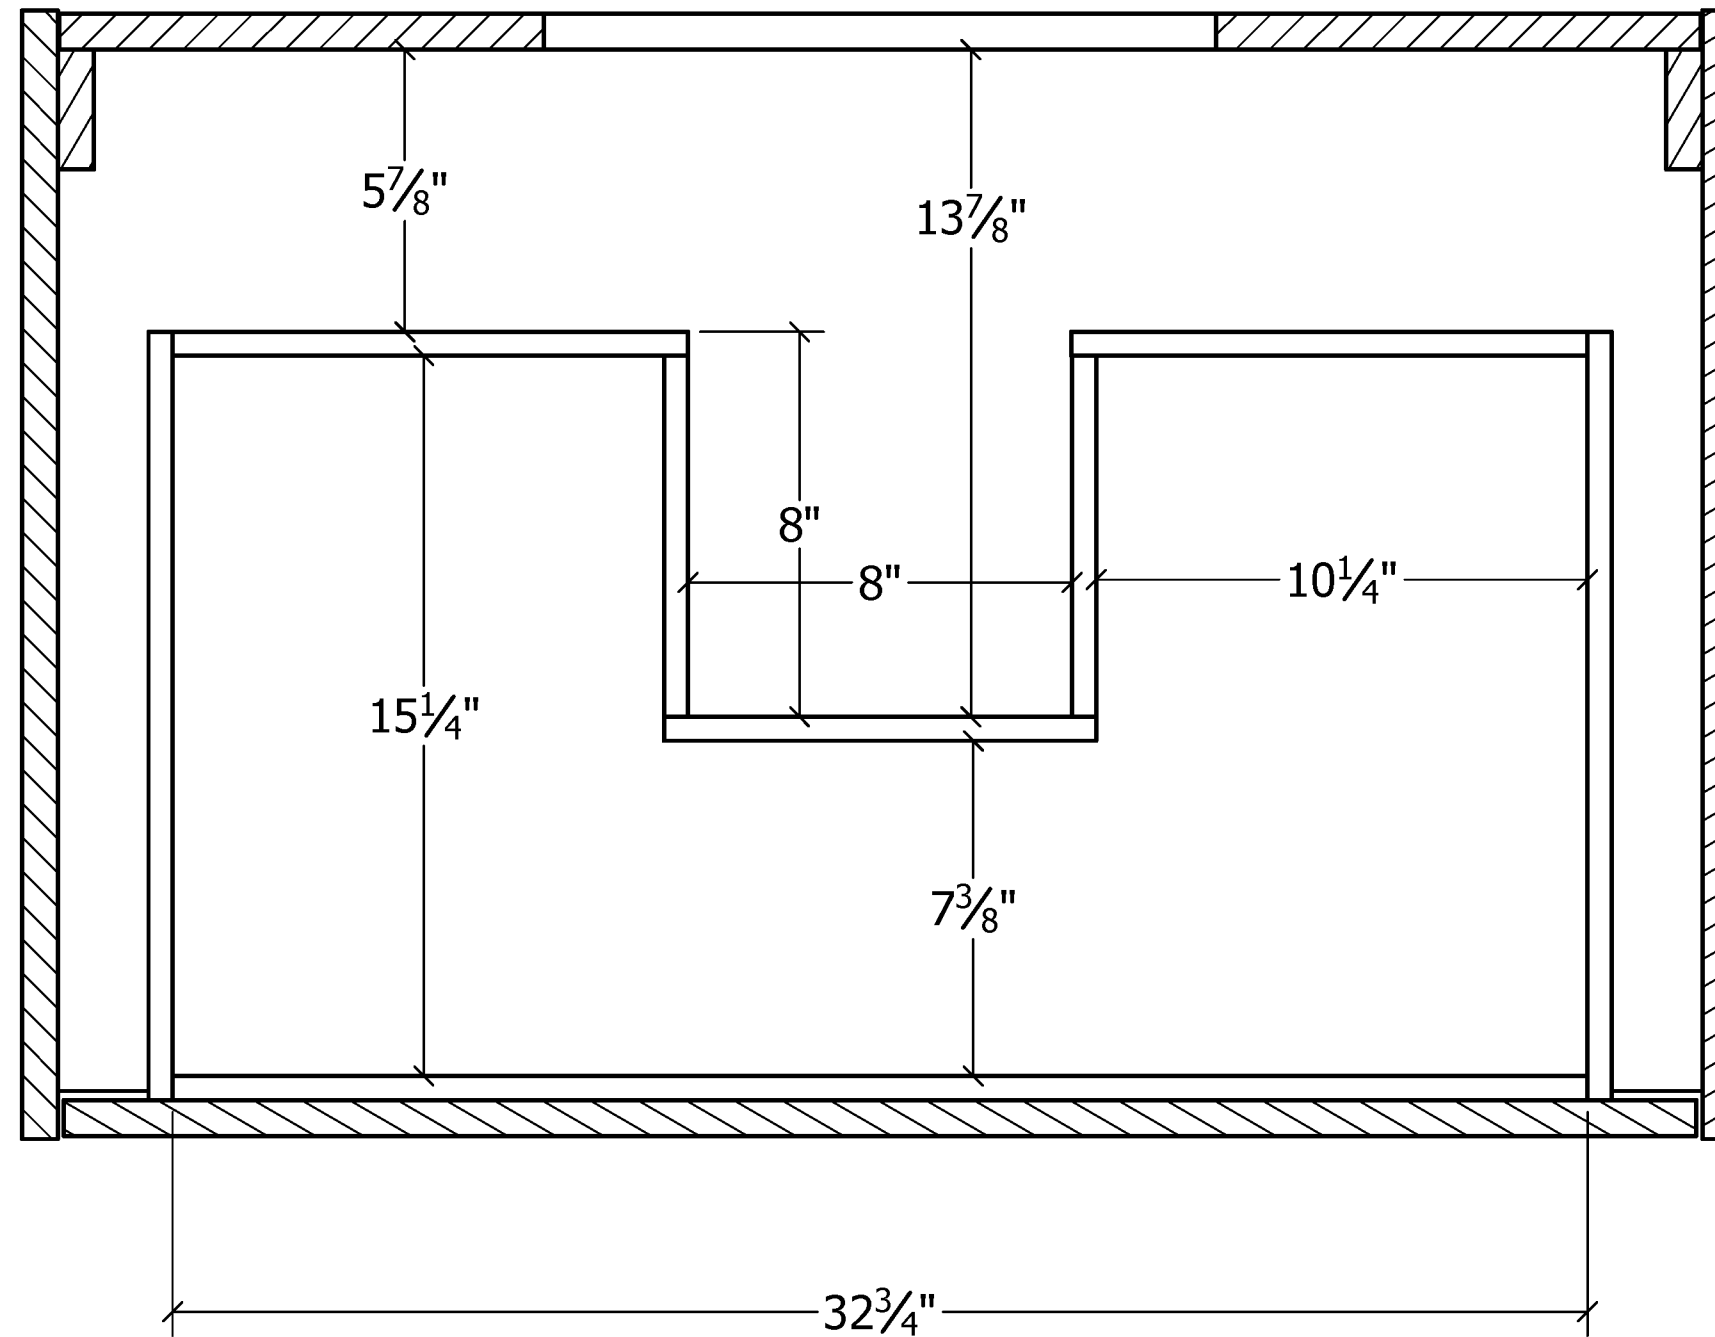

REJUVENATION

GENEVA 36in Vessel Sink Vanity

BACK PLUMBING ACCESS CUTOUT

Back is $\frac{3}{4}$ " thick plywood

REJUVENATION

GENEVA 36in Vessel Sink
Vanity

GENEVA MARBLE VANITY TOP

SECTION VIEW LOOKING DOWN

Showing UPPER Drawer Dimensions

SECTION VIEW LOOKING DOWN

Showing LOWER Drawer Dimensions

REJUVENATION

Specifications:

Installation:	Vessel
Exterior Dimensions:	19 1/4" w x 15 3/4" d x 5 3/4" h
Material:	Porcelain
Weight:	22 lbs
Overflow:	No
Finishes:	001 - White MB - Matte Black
Faucet Holes:	N/A
Cutout Size:	Ø 6" (template available upon request)
Drain Hole Size:	Ø 1 3/4"

- European drain without overflow
 - 7100-15