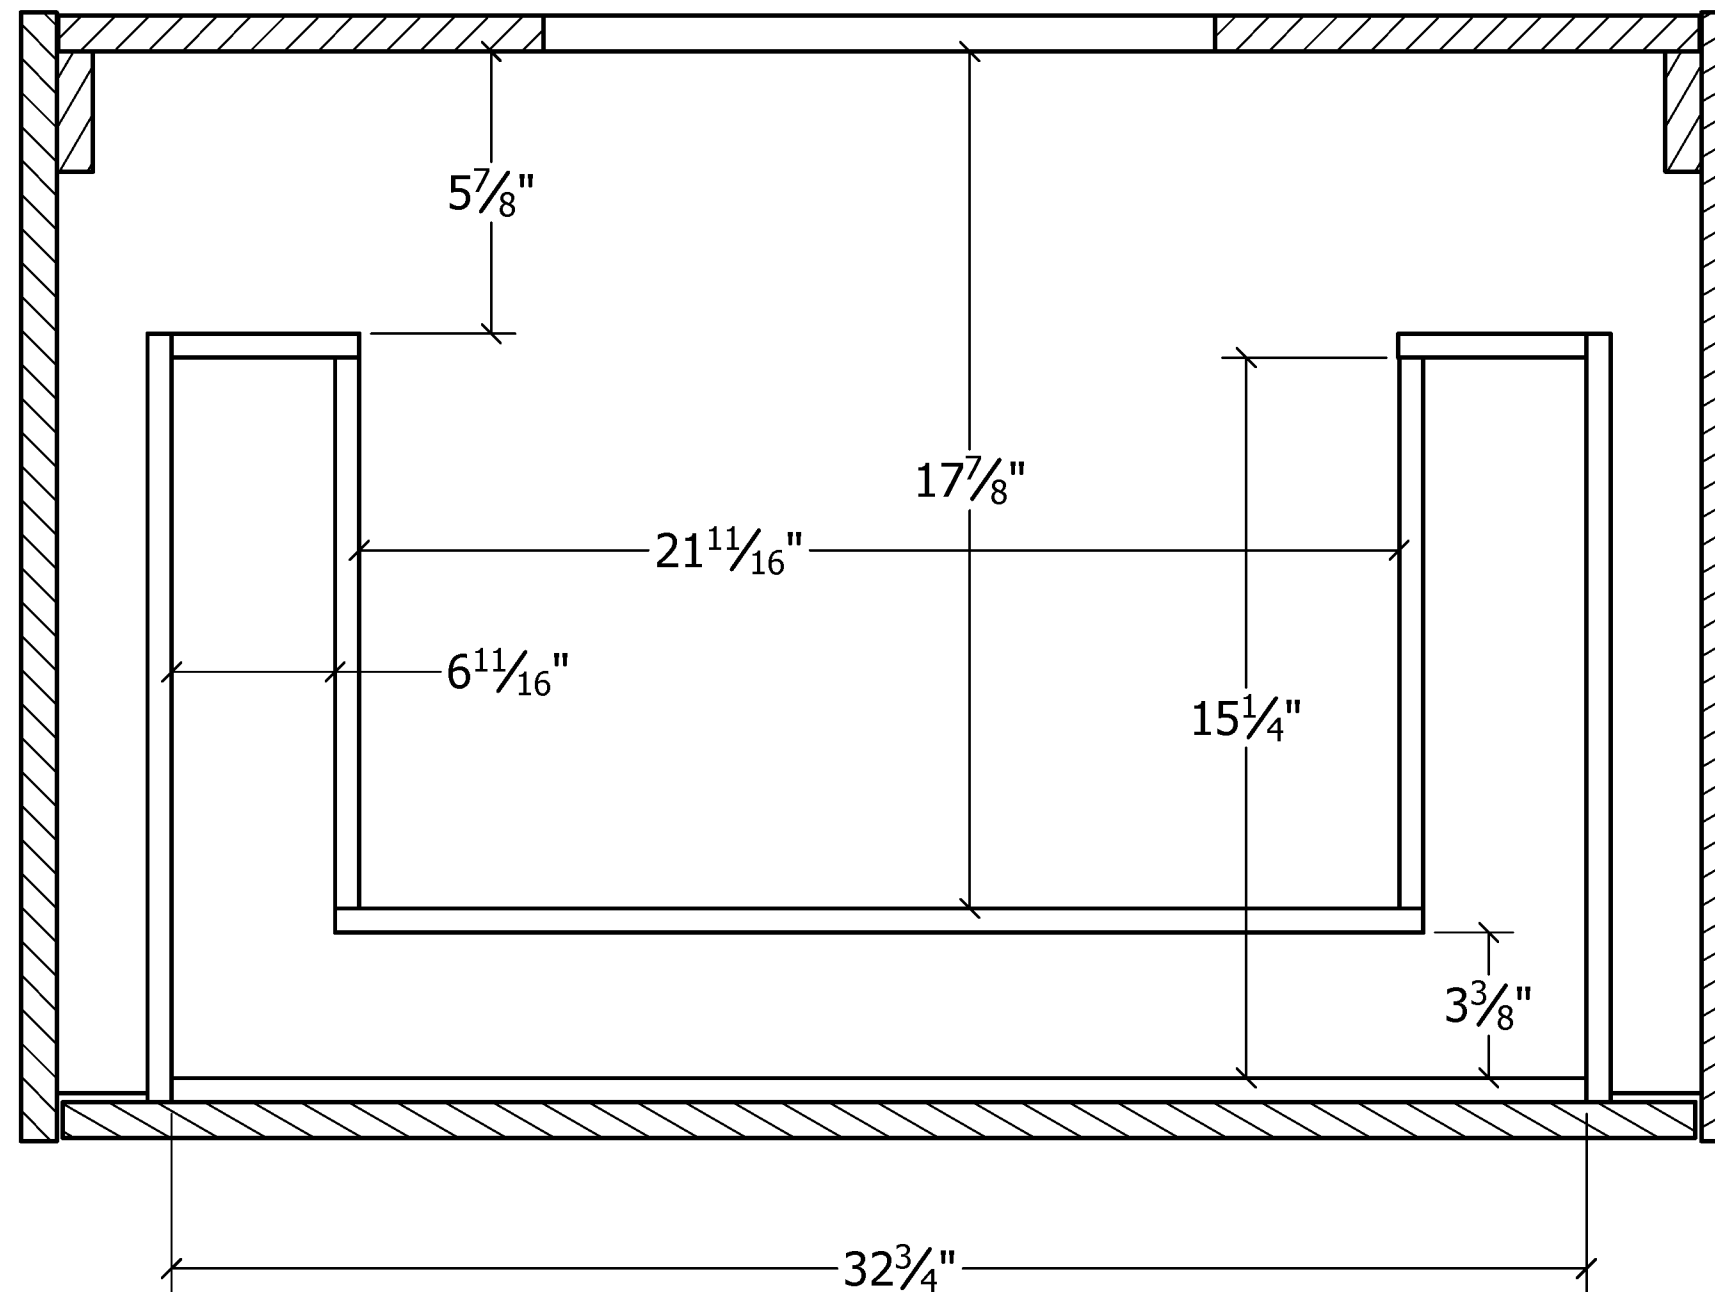

REJUVENATION

GENEVA 36in Vessel Sink Vanity

BACK PLUMBING ACCESS CUTOUT

Back is $\frac{3}{4}$ " thick plywood

REJUVENATION

GENEVA 36in Vessel Sink
Vanity

GENEVA MARBLE VANITY TOP

SECTION VIEW LOOKING DOWN

Showing UPPER Drawer Dimensions

SECTION VIEW LOOKING DOWN

Showing LOWER Drawer Dimensions

REJUVENATION

Specifications:

Installation:	Vessel
Exterior Dimensions:	19 1/4" w x 15 3/4" d x 5 3/4" h
Material:	Porcelain
Weight:	22 lbs
Overflow:	No
Finishes:	001 - White MB - Matte Black
Faucet Holes:	N/A
Cutout Size:	Ø 6" (template available upon request)
Drain Hole Size:	Ø 1 3/4"

- European drain without overflow
 - 7100-15