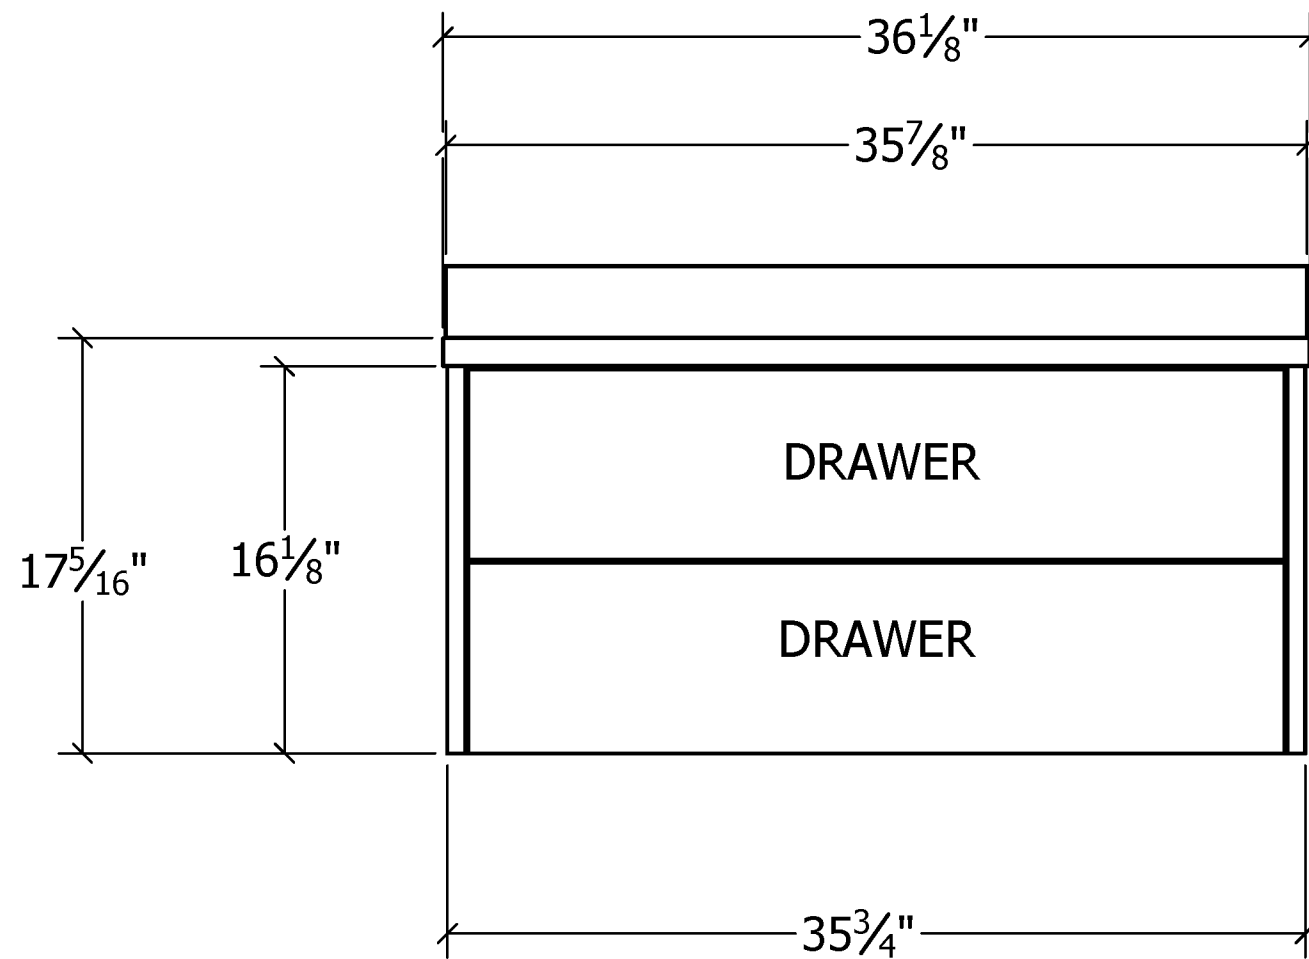

REJUVENATION

GENEVA 36in Vessel Sink Vanity

BACK PLUMBING ACCESS CUTOUT

Back is $\frac{3}{4}$ " thick plywood

REJUVENATION

GENEVA 36in Vessel Sink
Vanity

GENEVA MARBLE VANITY TOP

SECTION VIEW LOOKING DOWN

Showing UPPER Drawer Dimensions

SECTION VIEW LOOKING DOWN

Showing LOWER Drawer Dimensions

REJUVENATION

Specifications:

Installation:	Vessel
Exterior Dimensions:	19 1/4" w x 15 3/4" d x 5 3/4" h
Material:	Porcelain
Weight:	22 lbs
Overflow:	No
Finishes:	001 - White MB - Matte Black
Faucet Holes:	N/A
Cutout Size:	Ø 6" (template available upon request)
Drain Hole Size:	Ø 1 3/4"

- European drain without overflow
 - 7100-15