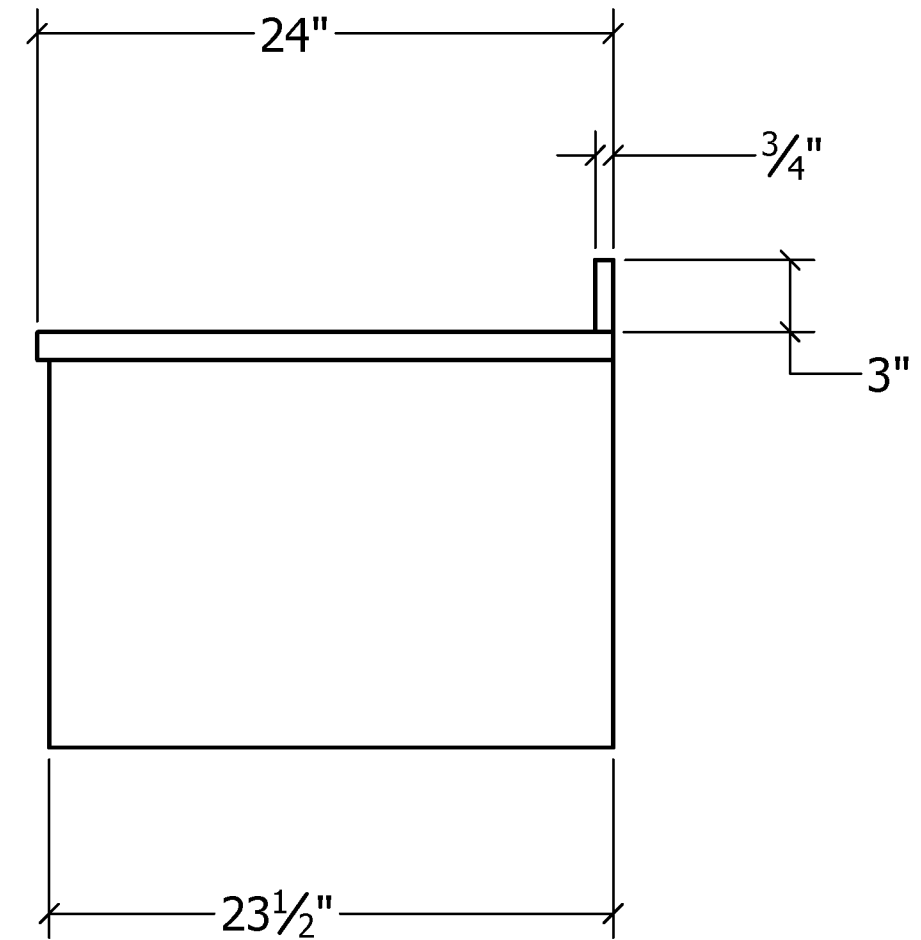

REJUVENATION

GENEVA 36in Vessel Sink Vanity

BACK PLUMBING ACCESS CUTOUT

Back is $\frac{3}{4}$ " thick plywood

REJUVENATION

GENEVA 36in Vessel Sink
Vanity

GENEVA MARBLE VANITY TOP

SECTION VIEW LOOKING DOWN

Showing UPPER Drawer Dimensions

SECTION VIEW LOOKING DOWN

Showing LOWER Drawer Dimensions

REJUVENATION

Specifications:

Installation:	Vessel
Exterior Dimensions:	19 1/4" w x 15 3/4" d x 5 3/4" h
Material:	Porcelain
Weight:	22 lbs
Overflow:	No
Finishes:	001 - White MB - Matte Black
Faucet Holes:	N/A
Cutout Size:	Ø 6" (template available upon request)
Drain Hole Size:	Ø 1 3/4"

- European drain without overflow
 - 7100-15