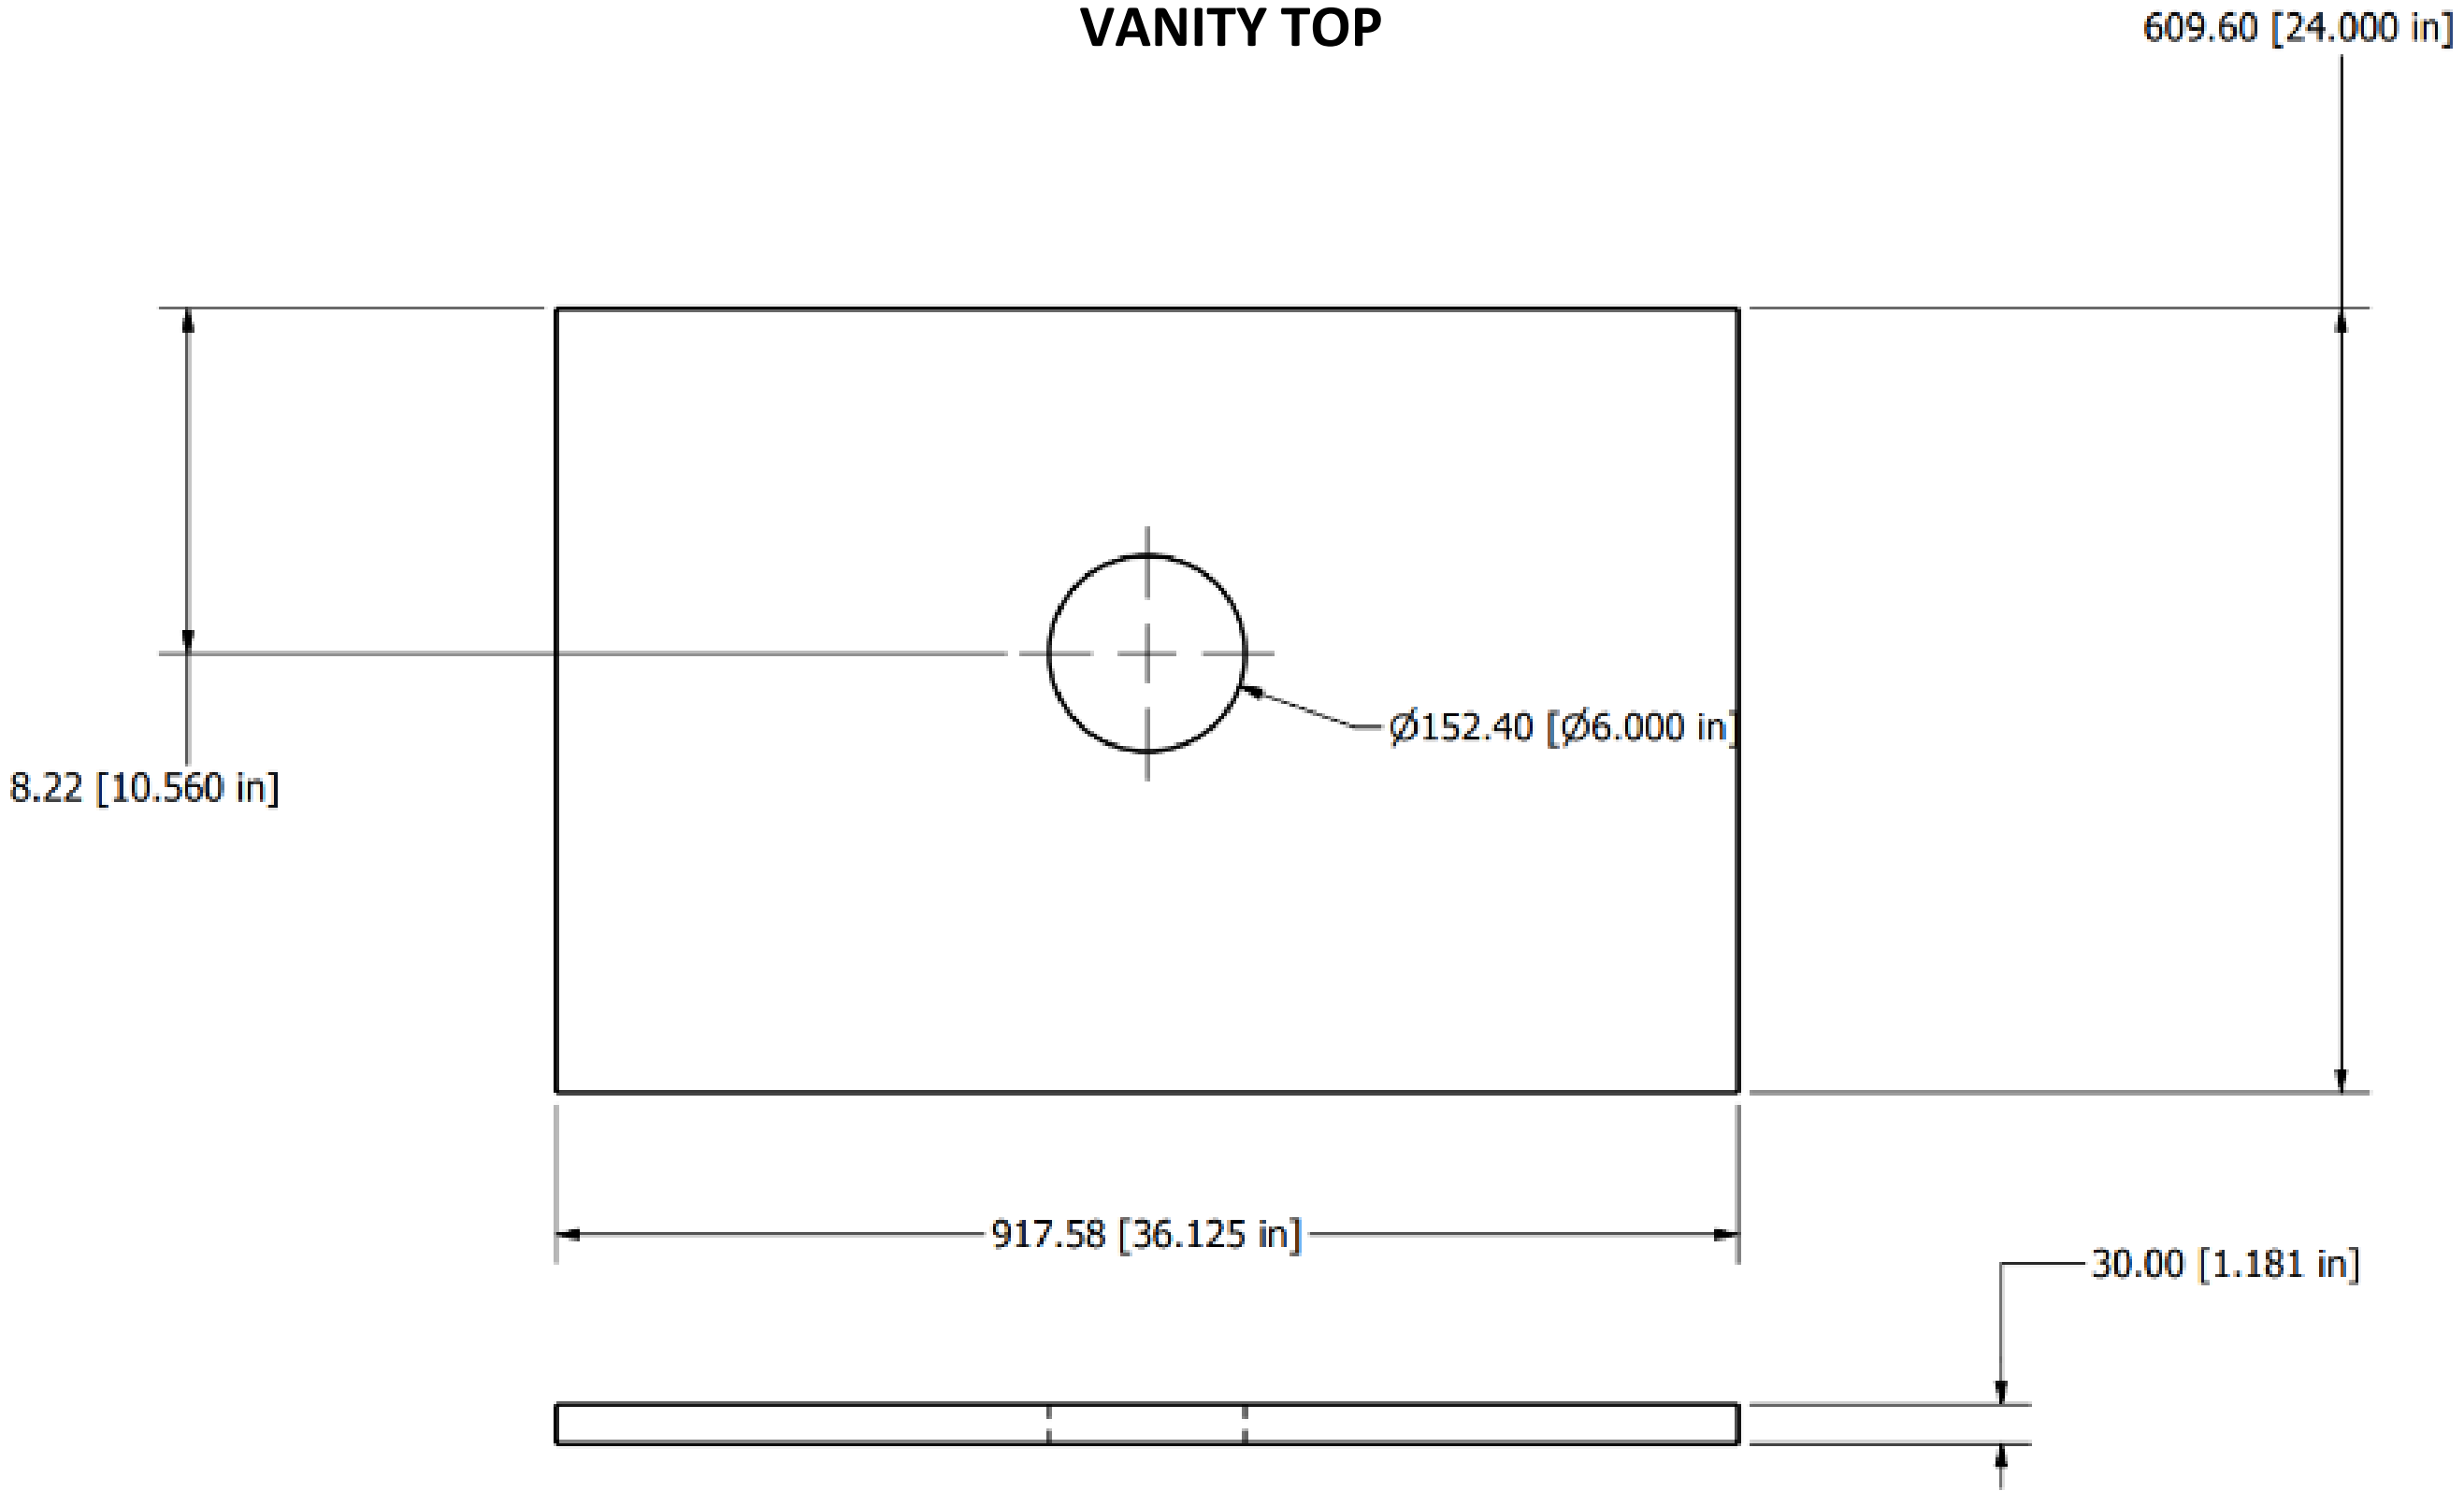

REJUVENATION

GENEVA 36in Vessel Sink Vanity

BACK PLUMBING ACCESS CUTOUT

Back is $\frac{3}{4}$ " thick plywood

REJUVENATION

GENEVA 36in Vessel Sink
Vanity

GENEVA MARBLE VANITY TOP

SECTION VIEW LOOKING DOWN

Showing UPPER Drawer Dimensions

SECTION VIEW LOOKING DOWN

Showing LOWER Drawer Dimensions

REJUVENATION

Specifications:

Installation:	Vessel
Exterior Dimensions:	19 1/4" w x 15 3/4" d x 5 3/4" h
Material:	Porcelain
Weight:	22 lbs
Overflow:	No
Finishes:	001 - White MB - Matte Black
Faucet Holes:	N/A
Cutout Size:	Ø 6" (template available upon request)
Drain Hole Size:	Ø 1 3/4"

Features:

- Porcelain sink without overflow
- Most standard American drains can also be used
- Unglazed bottom

Codes + Standards:

- Meets and exceeds applicable national codes and standards

Recommended Items:

- European drain without overflow
 - 7100-15