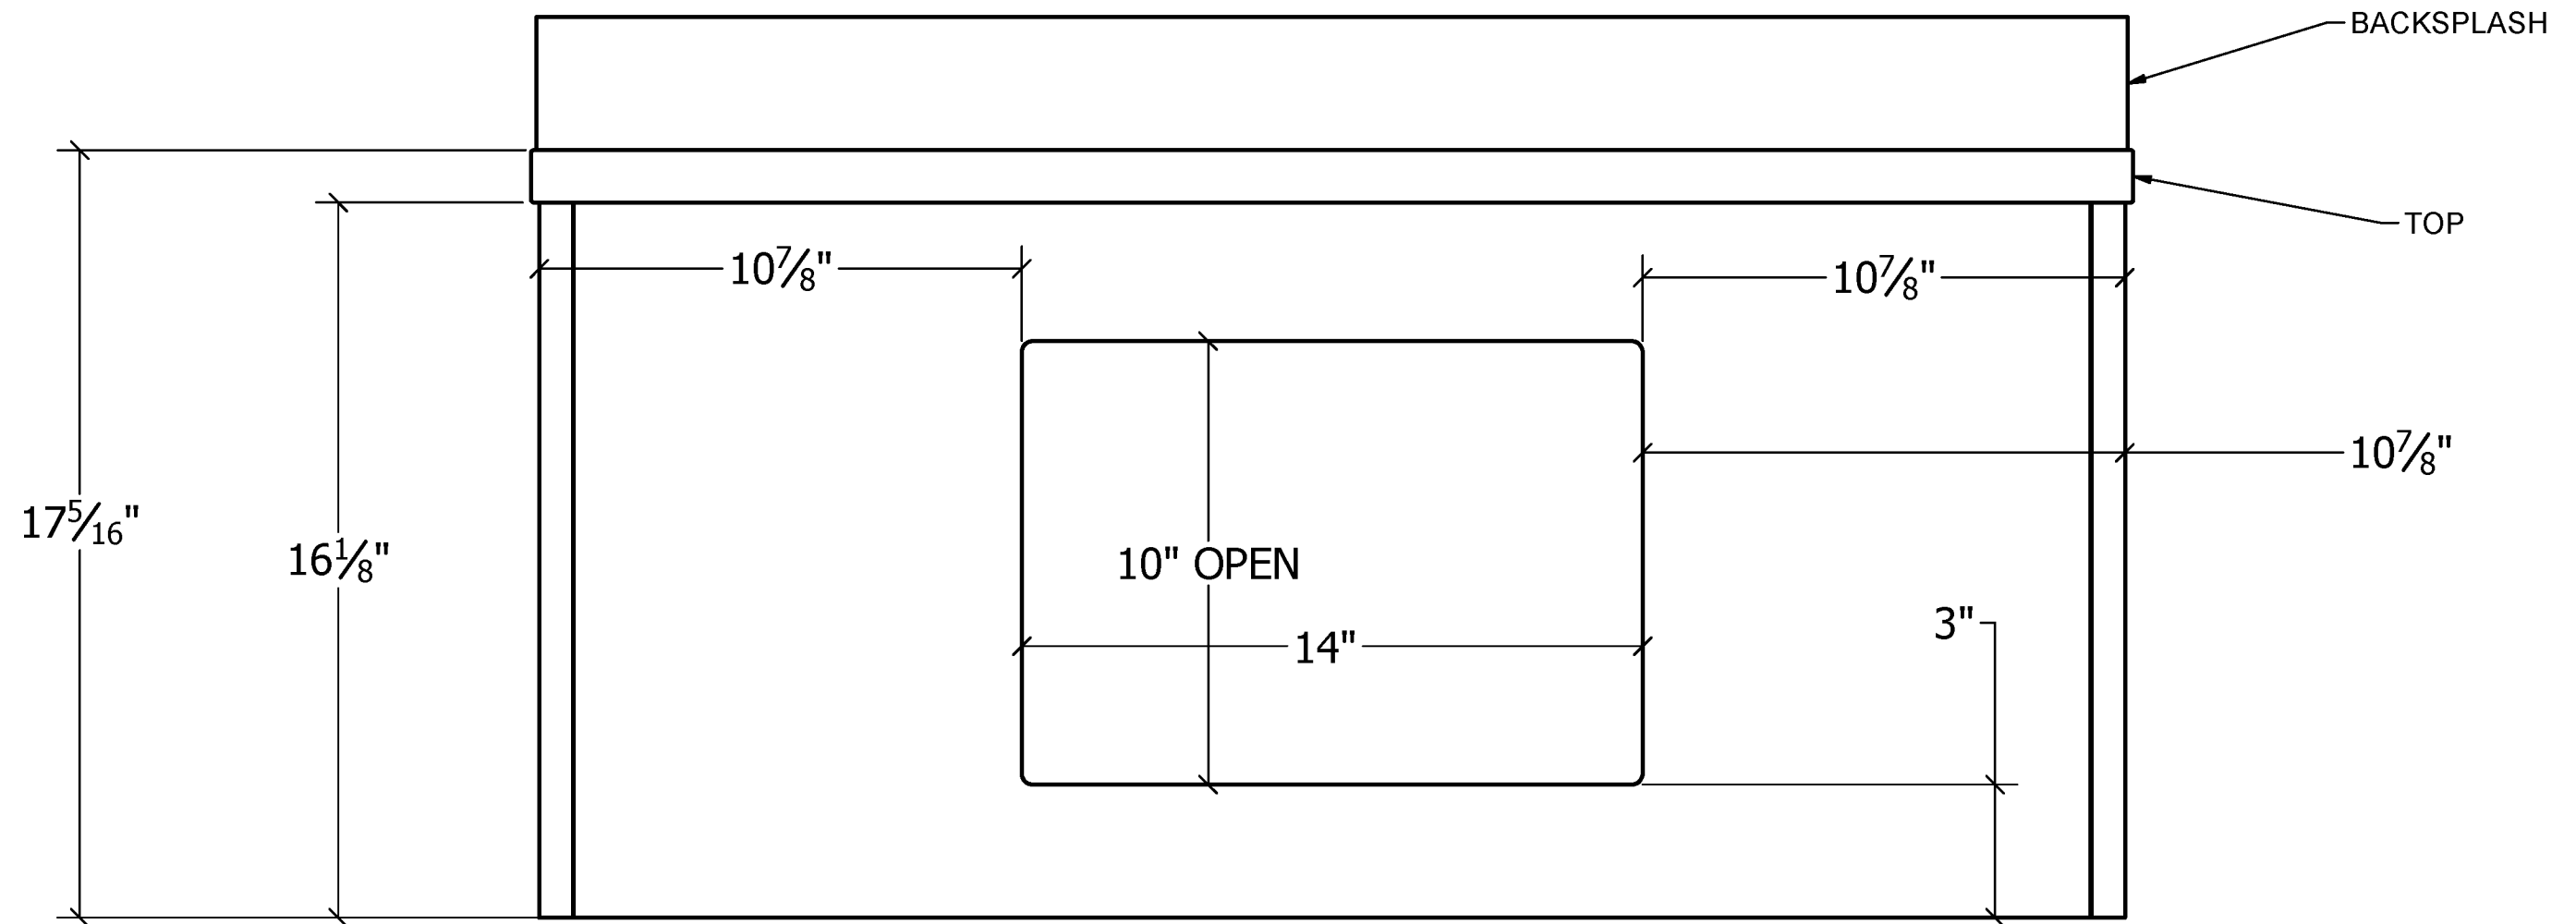

REJUVENATION

GENEVA 36in Vessel Sink Vanity

BACK PLUMBING ACCESS CUTOUT

Back is $\frac{3}{4}$ " thick plywood

REJUVENATION

GENEVA 36in Vessel Sink
Vanity

GENEVA MARBLE VANITY TOP

SECTION VIEW LOOKING DOWN

Showing UPPER Drawer Dimensions

SECTION VIEW LOOKING DOWN

Showing LOWER Drawer Dimensions

REJUVENATION

Specifications:

Installation:	Vessel
Exterior Dimensions:	19 1/4" w x 15 3/4" d x 5 3/4" h
Material:	Porcelain
Weight:	22 lbs
Overflow:	No
Finishes:	001 - White MB - Matte Black
Faucet Holes:	N/A
Cutout Size:	Ø 6" (template available upon request)
Drain Hole Size:	Ø 1 3/4"

- European drain without overflow
 - 7100-15