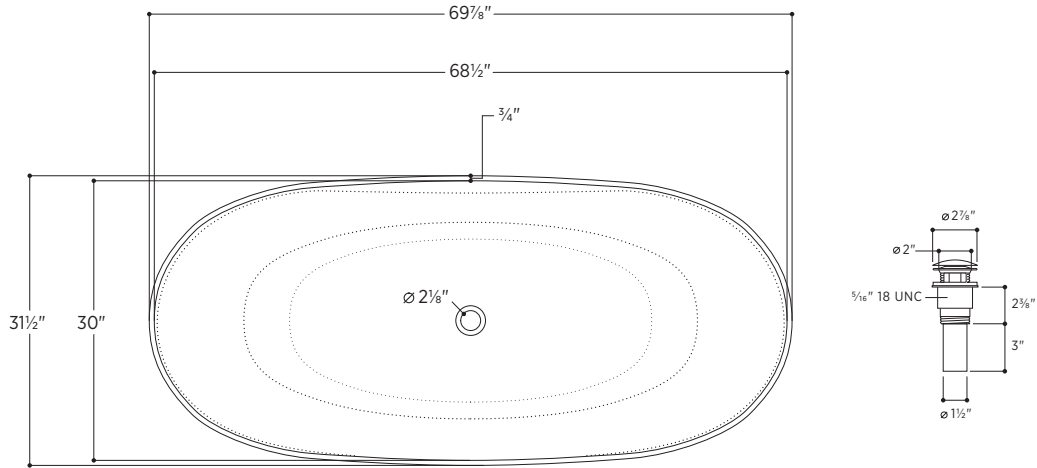

Genova

PLEGNV7032

69 $\frac{7}{8}$ " L x 31 $\frac{1}{2}$ " W x 22 $\frac{1}{4}$ " H

Tub Finish	<input type="radio"/> White Satin
	<input checked="" type="radio"/> White Satin with Soft Touch Matte Black Exterior
Drain Finish	<input type="radio"/> Matte White
Material	Eco-Lapistone™
Slope of Backrest	116°
Water Depth	15 $\frac{7}{8}$ "
Capacity	84G
Weight	232lbs
Shipping Weight	331lbs

Made in Italy

Genova

PLEGNV7032

All measurements are approximate and for comparison only. Please note that these dimensions and specifications are subject to change without notice.

Install this product according to the installation guide. Floor support under bath must provide for a minimum of 995lbs. Installation may vary. Our products must be installed by certified professionals only and according to our installation guide, as well as federal, provincial/state and local building codes and regulations.