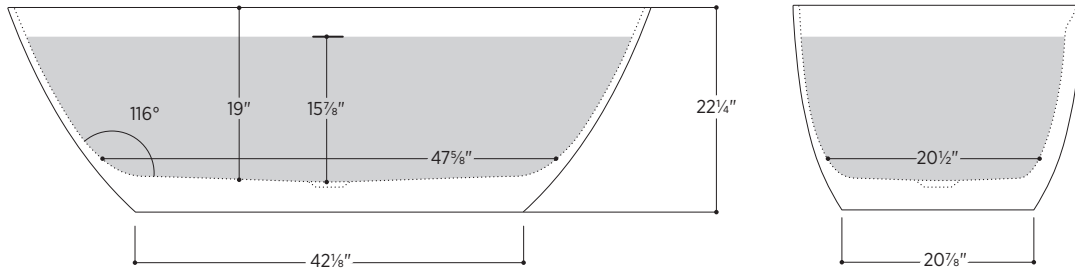

Genova

PLEGNV7032

69 $\frac{7}{8}$ " L x 31 $\frac{1}{2}$ " W x 22 $\frac{1}{4}$ " H

Tub Finish	<input type="radio"/> White Satin
	<input checked="" type="radio"/> White Satin with Soft Touch Matte Black Exterior
Drain Finish	<input type="radio"/> Matte White
Material	Eco-Lapistone™
Slope of Backrest	116°
Water Depth	15 $\frac{7}{8}$ "
Capacity	84G
Weight	232lbs
Shipping Weight	331lbs

Made in Italy

Genova

PLEGNV7032

All measurements are approximate and for comparison only. Please note that these dimensions and specifications are subject to change without notice.

Install this product according to the installation guide. Floor support under bath must provide for a minimum of 995lbs. Installation may vary. Our products must be installed by certified professionals only and according to our installation guide, as well as federal, provincial/state and local building codes and regulations.