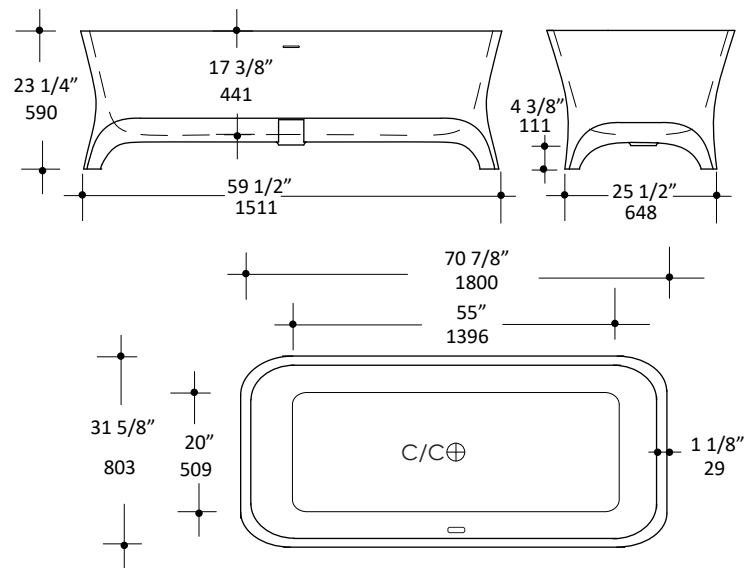

## Specifications:

<b>Installation:</b>	Freestanding
<b>Exterior Dimensions:</b>	70 7/8" w x 31 5/8" d x 23 1/4" h
<b>Material:</b>	Solid surface
<b>Water capacity:</b>	91 gal.
<b>Weight:</b>	408 lbs.
<b>Overflow:</b>	Yes
<b>Finishes:</b>	M - Matte white G - Gloss white MB - Matte black
<b>Freight:</b>	Class 5

## Features:

- Solid surface soaking bathtub with overflow
- Includes brass click-clack drain assembly with decorative solid surface dome
- Freestanding installation

## Recommended Items:

- Furniture
  - TUB12- BR: Tub bridge in wood, 6" w, 32" d, 1 1/2" h
  - Available in: white (08), black (16), natural walnut (07)
- Trap connections
  - TBSH90 - L-shaped 90 degree brass tub shoe
  - TBSH180 - Straight down 180 degree brass tub shoe