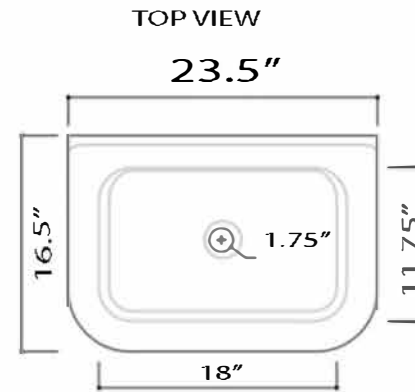

# REJUVENATION

Overall Dimensions	Interior Bowl	Faucet Spread	Exterior Bowl Height	Drain Dimensions
23.5" x 19" x 16.5"	18" x 11.75" x 8"	8"	8.5"	1.75"

## FEATURES

- Genuine Italian Fireclay
- Nominal Dimensions - Actual may vary by 1/4"
- Wall-mount installation
- Porcelain enamel glaze
- Drain is not included with sink (1.75" standard)
- Has Overflow
- Faucet is not included
- Do not clean with abrasive cleansers or pads
- Limited Warranty for manufacturer defects