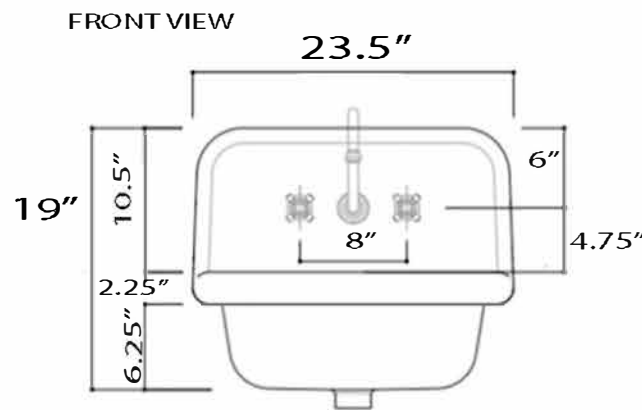

# REJUVENATION

Overall Dimensions	Interior Bowl	Faucet Spread	Exterior Bowl Height	Drain Dimensions
23.5" x 19" x 16.5"	18" x 11.75" x 8"	8"	8.5"	1.75"

## FEATURES

- Genuine Italian Fireclay
- Nominal Dimensions - Actual may vary by 1/4"
- Wall-mount installation
- Porcelain enamel glaze
- Drain is not included with sink (1.75" standard)
- Has Overflow
- Faucet is not included
- Do not clean with abrasive cleansers or pads
- Limited Warranty for manufacturer defects