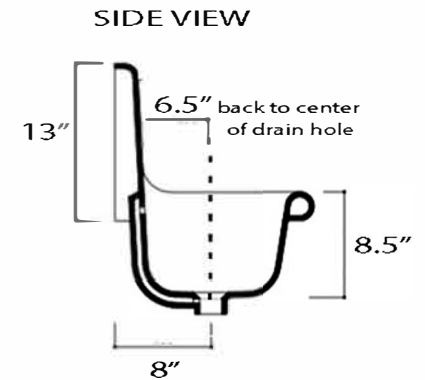

# REJUVENATION

Overall Dimensions	Interior Bowl	Faucet Spread	Exterior Bowl Height	Drain Dimensions
23.5" x 19" x 16.5"	18" x 11.75" x 8"	8"	8.5"	1.75"

## FEATURES

- Genuine Italian Fireclay
- Nominal Dimensions - Actual may vary by 1/4"
- Wall-mount installation
- Porcelain enamel glaze
- Drain is not included with sink (1.75" standard)
- Has Overflow
- Faucet is not included
- Do not clean with abrasive cleansers or pads
- Limited Warranty for manufacturer defects