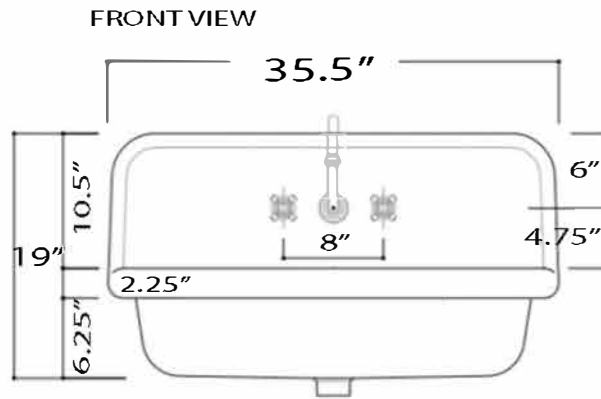

# REJUVENATION

Overall Dimensions	Interior Bowl	Faucet Spread	Exterior Bowl Height	Drain Dimensions
35.5" x 19" x 16.5"	30.75" x 11.75" x 8"	8"	8.5"	1.75"

## FEATURES

- Genuine Italian Fireclay
- Nominal Dimensions - Actual may vary by 1/4"
- Wall-mount installation
- Porcelain enamel glaze
- Drain is not included with sink (1.75" standard)
- Has Overflow
- Faucet is not included
- Do not clean with abrasive cleansers or pads
- Limited Warranty for manufacturer defects