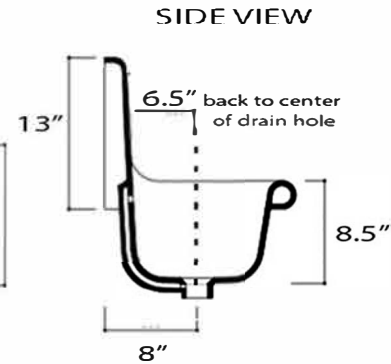

# REJUVENATION

Overall Dimensions	Interior Bowl	Faucet Spread	Exterior Bowl Height	Drain Dimensions
35.5" x 19" x 16.5"	30.75" x 11.75" x 8"	8"	8.5"	1.75"

## FEATURES

- Genuine Italian Fireclay
- Nominal Dimensions - Actual may vary by 1/4"
- Wall-mount installation
- Porcelain enamel glaze
- Drain is not included with sink (1.75" standard)
- Has Overflow
- Faucet is not included
- Do not clean with abrasive cleansers or pads
- Limited Warranty for manufacturer defects