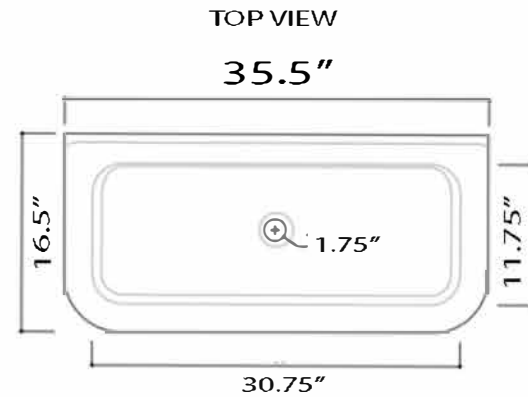

# REJUVENATION

Overall Dimensions	Interior Bowl	Faucet Spread	Exterior Bowl Height	Drain Dimensions
35.5" x 19" x 16.5"	30.75" x 11.75" x 8"	8"	8.5"	1.75"

## FEATURES

- Genuine Italian Fireclay
- Nominal Dimensions - Actual may vary by 1/4"
- Wall-mount installation
- Porcelain enamel glaze
- Drain is not included with sink (1.75" standard)
- Has Overflow
- Faucet is not included
- Do not clean with abrasive cleansers or pads
- Limited Warranty for manufacturer defects