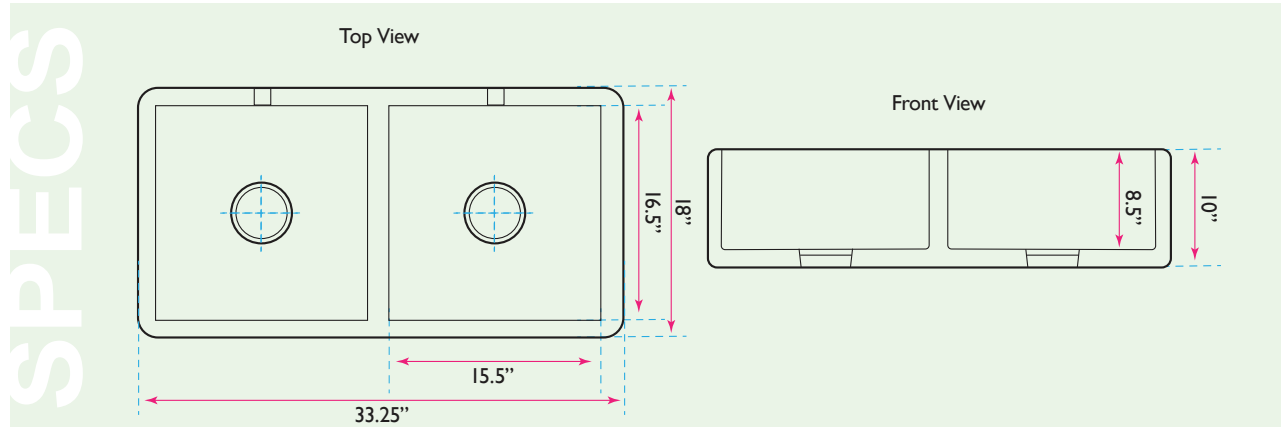

OVERALL DIMENSIONS	INTERIOR BOWL	APRON HEIGHT	INTERIOR BOWL DEPTH	DRAIN DIMENSIONS
33.25" x 18"	15.5" x 16.6"	10"	8.5"	3.5" Opening

FEATURES:

- Fireclay Double Bowl Farmhouse Apron Sink
- Template Not Included
- Very Heavy 2 Person Lift Recommended
- Limited Warranty
- Includes Drain & Grid
- Nominal Dimensions, actual may vary up to .25"
- Custom Cabinet Required
- Made in Turkey