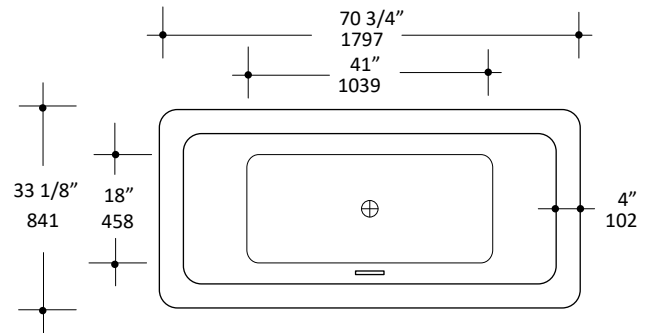

## Specifications:

<b>Installation:</b>	Freestanding
<b>Exterior Dimensions:</b>	70 3/4" w x 33 1/8" d x 25 1/4" h
<b>Material:</b>	Acrylic
<b>Water capacity</b>	84 gal.
<b>Net Weight:</b>	132 lbs.
<b>Overflow:</b>	Yes
<b>Finishes:</b>	001 - Luster white
<b>Freight:</b>	Class 4

## Features:

- Includes click-clack drain assembly in white finish
- Luster white acrylic soaking bathtub with overflow
- 4-5mm fiberglass structure coated in 4mm double coat acrylic
- Max weight capacity 661 lbs (300 kgs)

## Recommended Items:

- Furniture
  - TUB11-BR: Tub bridge in wood, 6" w, 34" d, 1 1/2" h
  - Available in: white (08), black (16), natural walnut (07)
- Trap connections
  - TBSH90 - L-shaped 90 degree brass tub shoe
  - TBSH180 - Straight down 180 degree brass tub shoe

LACAVA reserves the right to revise any dimension or information on this sheet without notice. Dimensions are nominal and may vary within an industry accepted tolerance of 1/4".  
Drawings provided herein are meant to give the user an idea of the product and are not made to scale.  
Revised: 1/20/2022