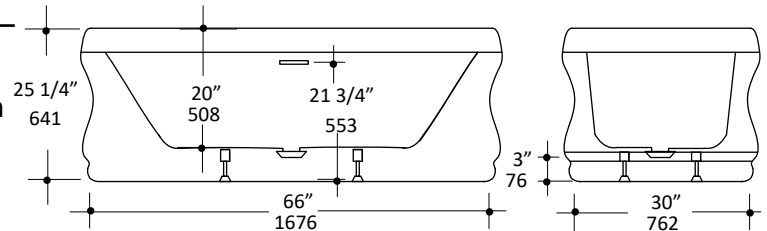

## Specifications:

<b>Installation:</b>	Freestanding
<b>Exterior Dimensions:</b>	70 3/4" w x 33 1/8" d x 25 1/4" h
<b>Material:</b>	Acrylic
<b>Water capacity</b>	84 gal.
<b>Net Weight:</b>	132 lbs.
<b>Overflow:</b>	Yes
<b>Finishes:</b>	001 - Luster white
<b>Freight:</b>	Class 4

## Features:

- Includes click-clack drain assembly in white finish
- Luster white acrylic soaking bathtub with overflow
- 4-5mm fiberglass structure coated in 4mm double coat acrylic
- Max weight capacity 661 lbs (300 kgs)

## Recommended Items:

- Furniture
  - TUB11-BR: Tub bridge in wood, 6" w, 34" d, 1 1/2" h
  - Available in: white (08), black (16), natural walnut (07)
- Trap connections
  - TBSH90 - L-shaped 90 degree brass tub shoe
  - TBSH180 - Straight down 180 degree brass tub shoe

LACAVA reserves the right to revise any dimension or information on this sheet without notice. Dimensions are nominal and may vary within an industry accepted tolerance of 1/4".  
Drawings provided herein are meant to give the user an idea of the product and are not made to scale.  
Revised: 1/20/2022