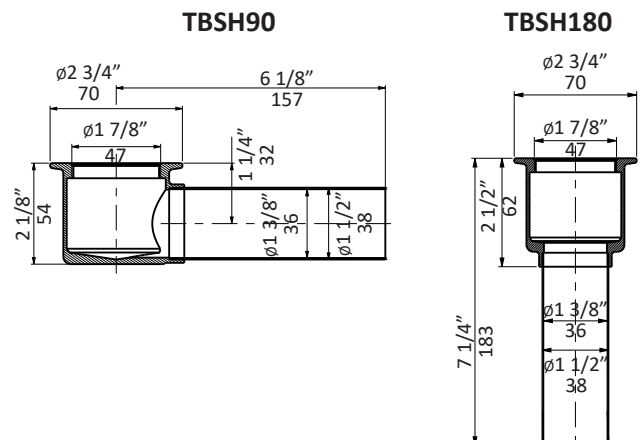

## Specifications:

<b>Installation:</b>	Freestanding
<b>Exterior Dimensions:</b>	70 3/4" w x 33 1/8" d x 25 1/4" h
<b>Material:</b>	Acrylic
<b>Water capacity</b>	84 gal.
<b>Net Weight:</b>	132 lbs.
<b>Overflow:</b>	Yes
<b>Finishes:</b>	001 - Luster white
<b>Freight:</b>	Class 4

## Features:

- Includes click-clack drain assembly in white finish
- Luster white acrylic soaking bathtub with overflow
- 4-5mm fiberglass structure coated in 4mm double coat acrylic
- Max weight capacity 661 lbs (300 kgs)

## Recommended Items:

- Furniture
  - TUB11-BR: Tub bridge in wood, 6" w, 34" d, 1 1/2" h
  - Available in: white (08), black (16), natural walnut (07)
- Trap connections
  - TBSH90 - L-shaped 90 degree brass tub shoe
  - TBSH180 - Straight down 180 degree brass tub shoe

LACAVA reserves the right to revise any dimension or information on this sheet without notice. Dimensions are nominal and may vary within an industry accepted tolerance of 1/4".  
Drawings provided herein are meant to give the user an idea of the product and are not made to scale.  
Revised: 1/20/2022