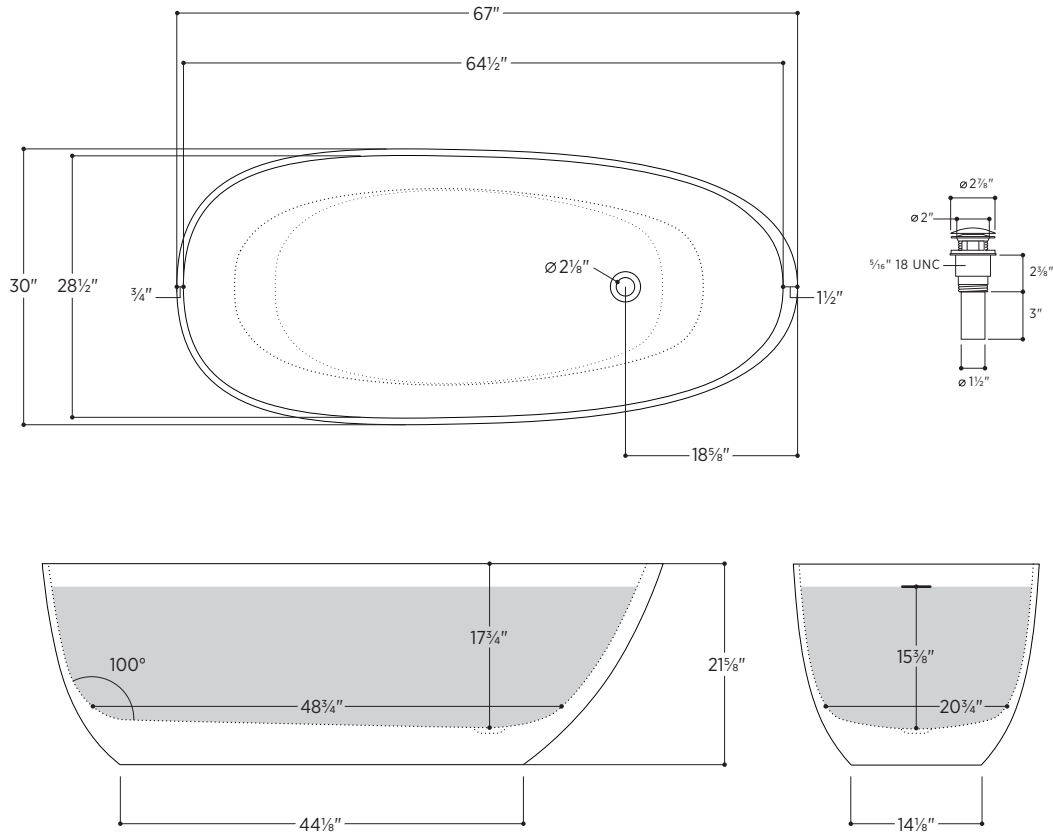

Mandia

PLEMDN6730

67" L x 30" W x 21⁵/₈" H

Tub Finish	<input type="radio"/> White Satin
Drain Finish	<input type="radio"/> Matte White
Material	Eco-Lapistone™
Slope of Backrest	100°
Water Depth	15 ³ / ₈ "
Capacity	81G
Weight	301lbs
Shipping Weight	400lbs

Mandia

PLEMDN6730

All measurements are approximate and for comparison only. Please note that these dimensions and specifications are subject to change without notice.

Install this product according to the installation guide. Floor support under bath must provide for a minimum of 995lbs. Installation may vary. Our products must be installed by certified professionals only and according to our installation guide, as well as federal, provincial/state and local building codes and regulations.