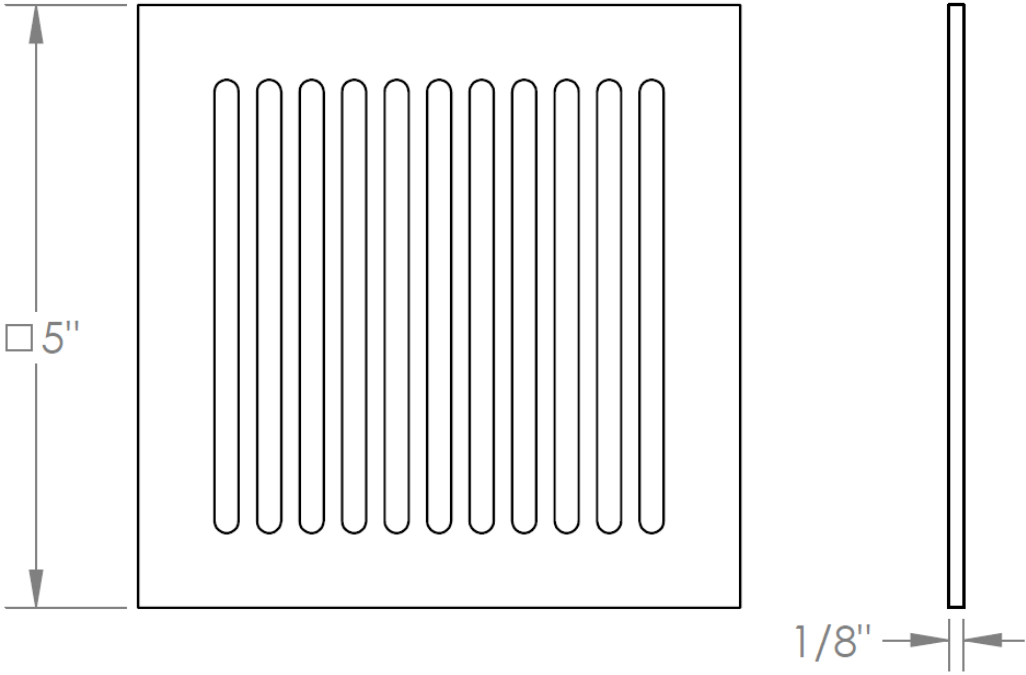

REJUVENATION

Modern Shower Drain

For technical support, please call 888-401-1900