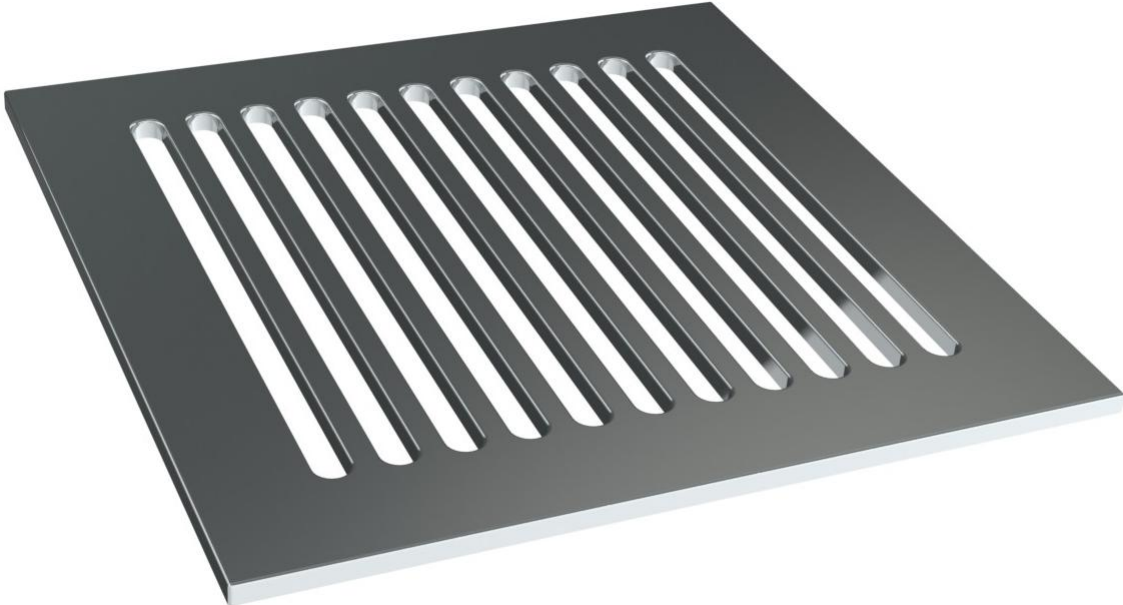

REJUVENATION

Modern Shower Drain

For technical support, please call 888-401-1900