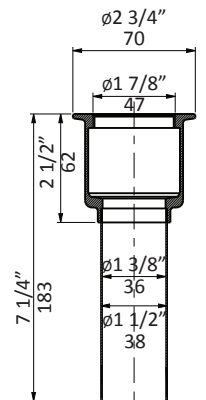

Recommended Items:

- Furniture
  - TUB04-BR: Tub bridge in wood, 6" w, 34" d, 1 1/2" h
  - Available in: white (08), black (16), natural walnut (07)
- Trap connections
  - TBSH90 - L-shaped 90 degree brass tub shoe
  - TBSH180 - Straight down 180 degree brass tub shoe

TBSH180