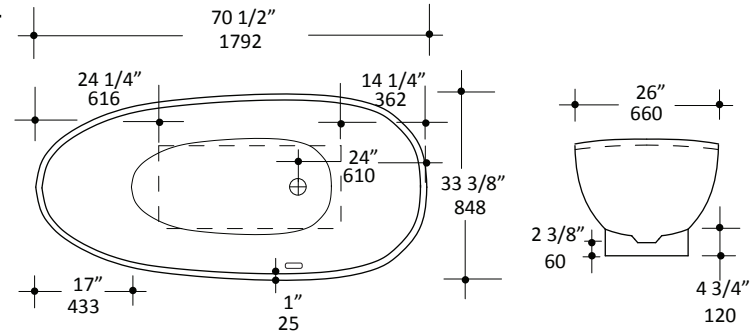

## Specifications:

<b>Installation:</b>	Freestanding
<b>Exterior Dimensions:</b>	70 1/2" w x 33 1/4" d x 21" h
<b>Material:</b>	Solid surface
<b>Water capacity:</b>	87 gal.
<b>Weight:</b>	232 lbs.
<b>Overflow:</b>	Yes
<b>Finishes:</b>	M - Matte white G - Gloss white MB - Matte black
<b>Freight:</b>	Class 5

## Features:

- Solid surface soaking bathtub with overflow
- Includes brass click-clack drain assembly with decorative solid surface dome
- Freestanding installation

## Recommended Items:

- Furniture
  - TUB04-BR: Tub bridge in wood, 6" w, 34" d, 1 1/2" h
  - Available in: white (08), black (16), natural walnut (07)
- Trap connections
  - TBSH90 - L-shaped 90 degree brass tub shoe
  - TBSH180 - Straight down 180 degree brass tub shoe