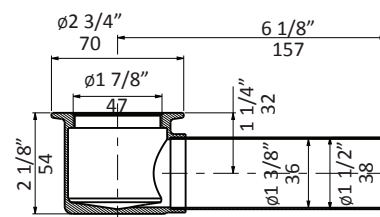

Recommended Items:

- Furniture
  - TUB04-BR: Tub bridge in wood, 6" w, 34" d, 1 1/2" h
  - Available in: white (08), black (16), natural walnut (07)
- Trap connections
  - TBSH90 - L-shaped 90 degree brass tub shoe
  - TBSH180 - Straight down 180 degree brass tub shoe

TBSH90