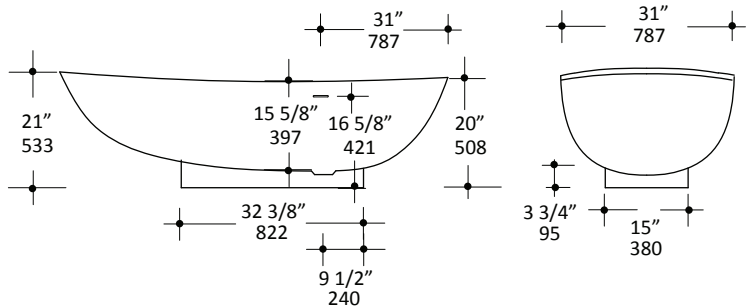

## Specifications:

<b>Installation:</b>	Freestanding
<b>Exterior Dimensions:</b>	70 1/2" w x 33 1/4" d x 21" h
<b>Material:</b>	Solid surface
<b>Water capacity:</b>	87 gal.
<b>Weight:</b>	232 lbs.
<b>Overflow:</b>	Yes
<b>Finishes:</b>	M - Matte white G - Gloss white MB - Matte black
<b>Freight:</b>	Class 5

## Features:

- Solid surface soaking bathtub with overflow
- Includes brass click-clack drain assembly with decorative solid surface dome
- Freestanding installation

## Recommended Items:

- Furniture
  - TUB04-BR: Tub bridge in wood, 6" w, 34" d, 1 1/2" h
  - Available in: white (08), black (16), natural walnut (07)
- Trap connections
  - TBSH90 - L-shaped 90 degree brass tub shoe
  - TBSH180 - Straight down 180 degree brass tub shoe