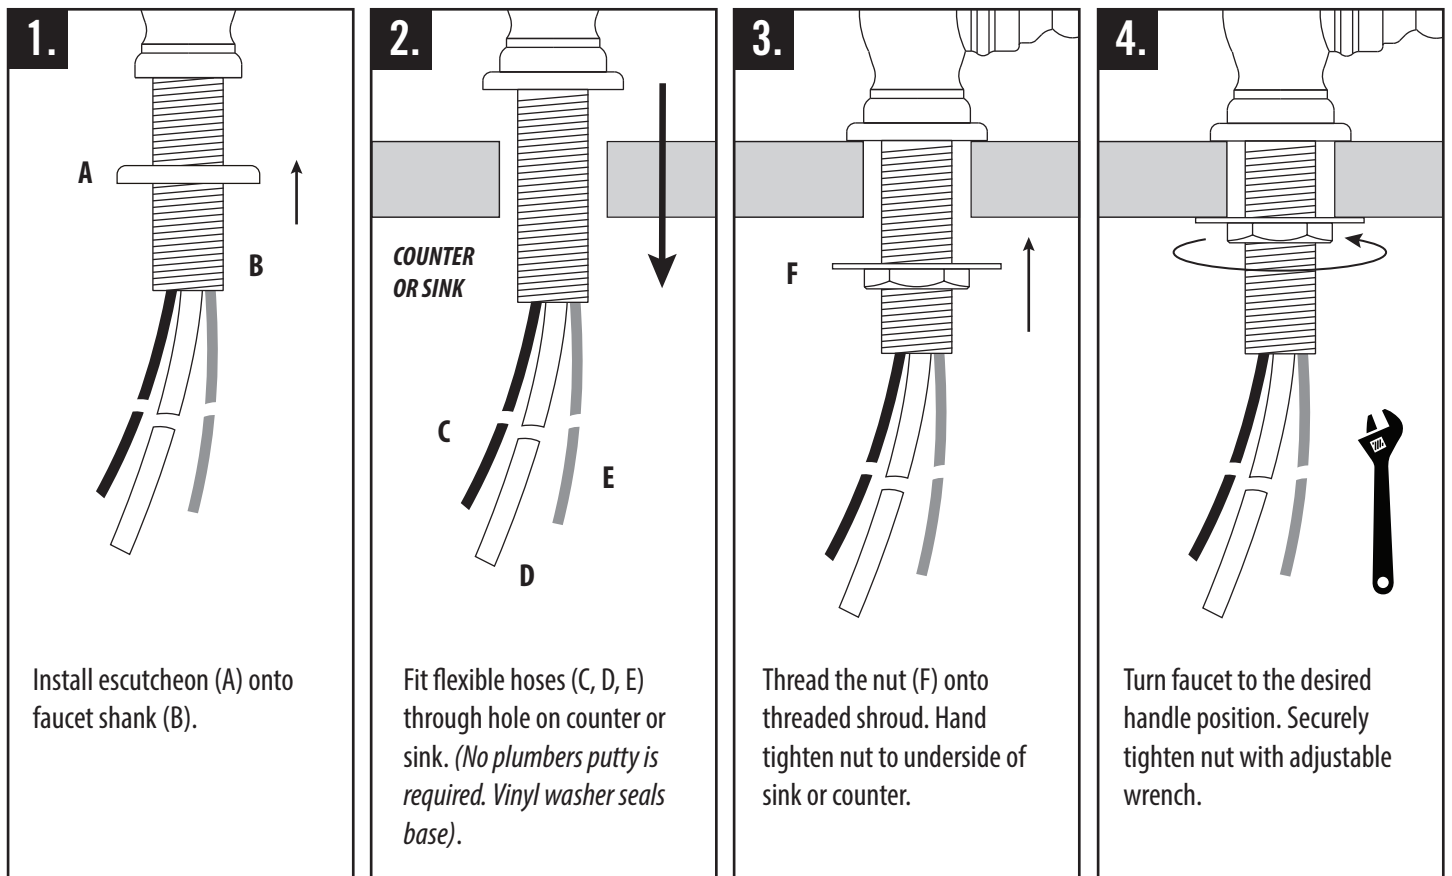

FILTRATION FAUCET INSTALLATION