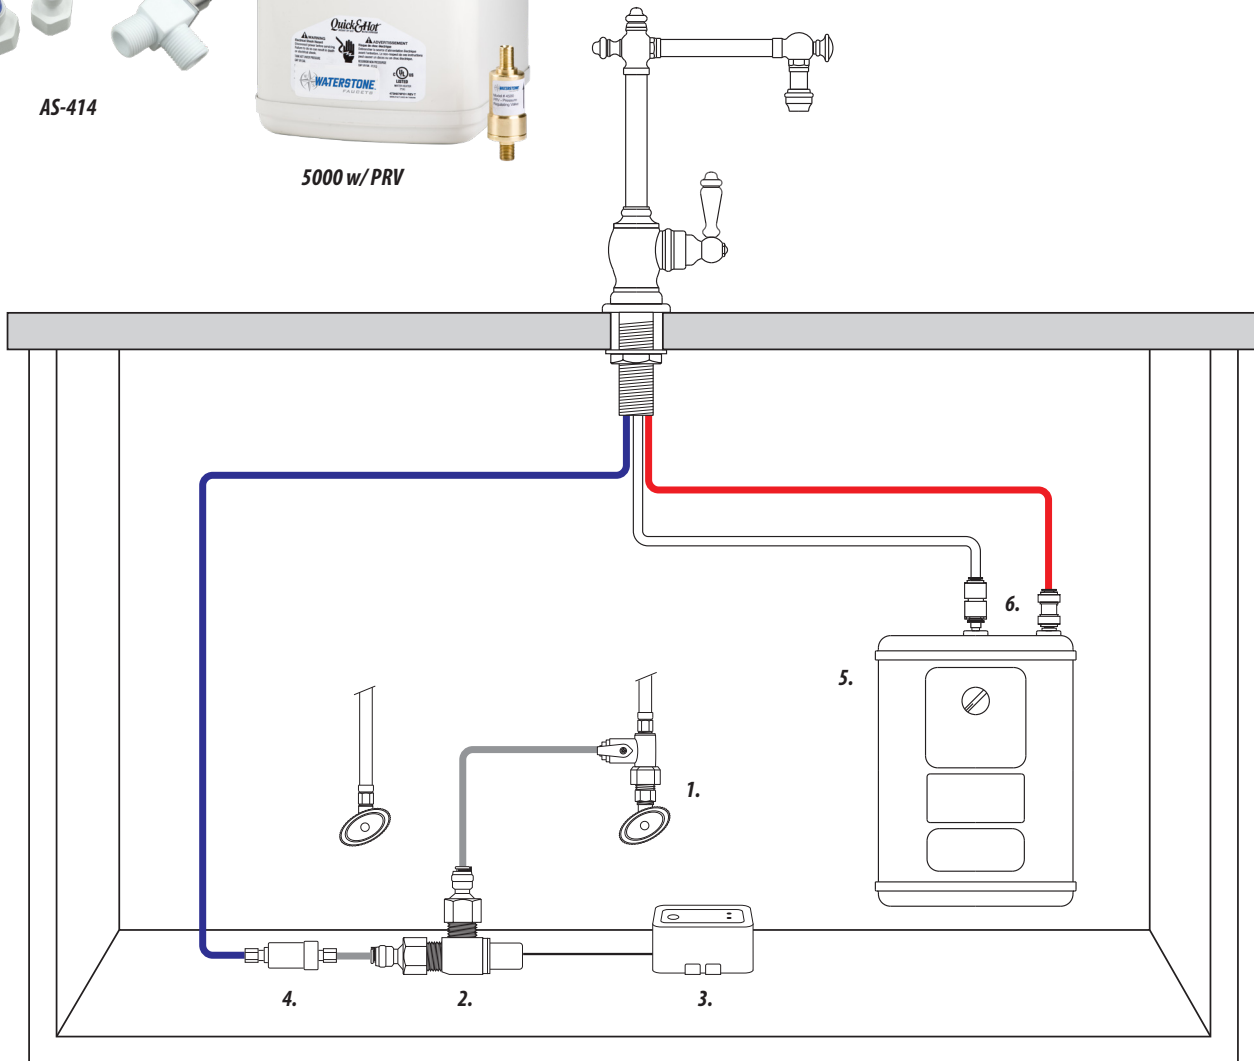

FILTRATION FAUCET INSTALLATION

COLD ONLY FILTRATION FAUCET INSTALLATION (OLDER MODELS)

1.

A
B

Slide escutcheon plate (A) onto threaded shroud (B) and up to base of faucet.

2.

COUNTER OR SINK

Fit faucet shank through hole on counter or sink. (No plumbers putty is required. Vinyl washer seals base).

5.

G
F

Slide compression nut (F) over end of supply tube. Slide ferrule (G) onto end of supply tube, long tapered end first.

EXTEND 1/4"

Slide ferrule until 1/4" of tubing is showing out the end.

6.

Insert extended portion of tubing and tighten compression nut to end of faucet shank with wrench.

INSTA-HOT UNDER SINK SYSTEM

Model # 2000

Product Description

- Insta-Hot Under Sink System includes:
- #5000 Hot Tank w/ #4500 PRV
 - #AS-414 Safety/Leak Detection Valve
 - Connection fittings included as shown

Add a Waterstone Hot and Cold or Hot Only Filtration Faucet to complete package. (Faucet Not Included)

1. COLD WATER SOURCE
2. #AS-414 SAFETY VALVE

3. MOISTURE SENSOR
4. #4500 PRV VALVE

5. #5000 HOT TANK
6. CONNECTION FITTINGS