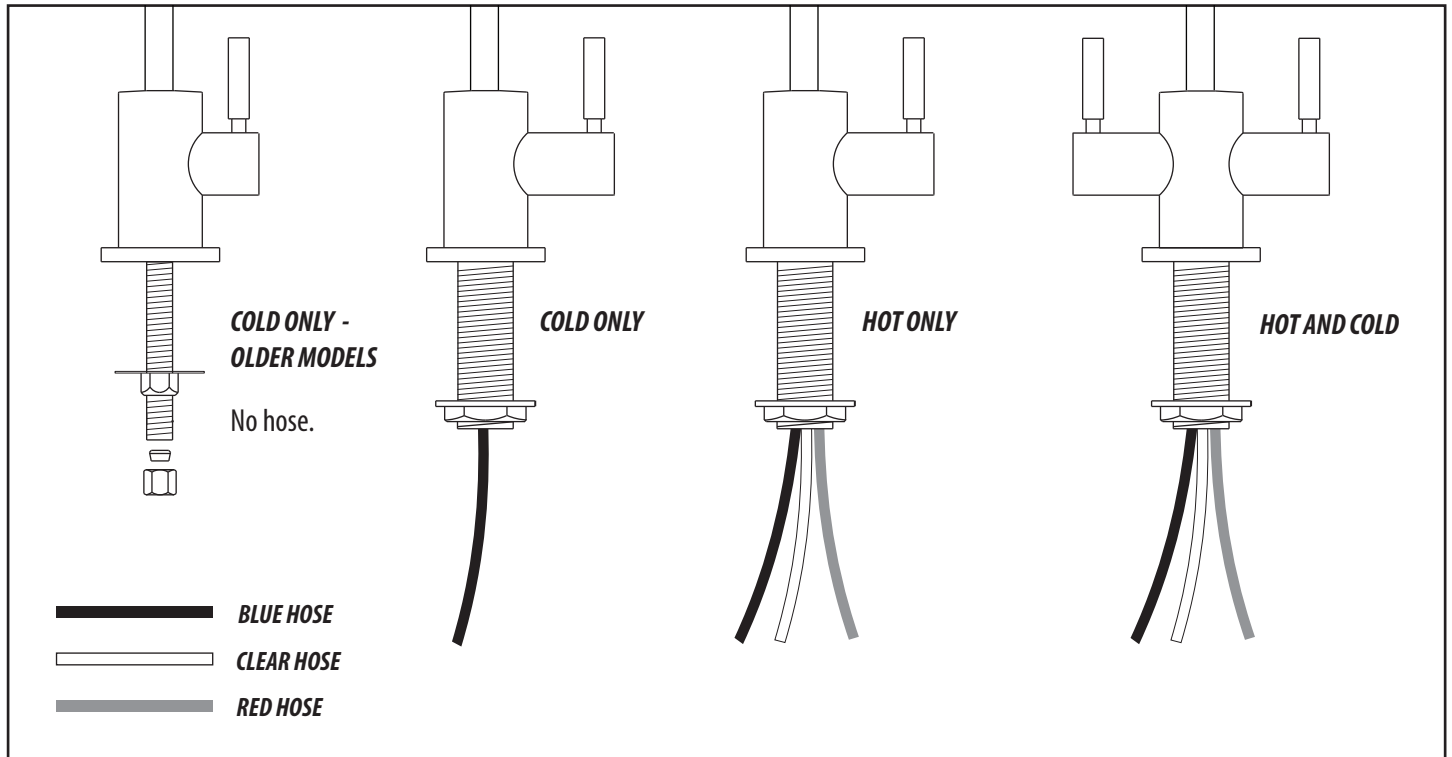

FILTRATION FAUCET INSTALLATION

COLD ONLY FILTRATION FAUCET INSTALLATION (OLDER MODELS)

1.

A
B

Slide escutcheon plate (A) onto threaded shroud (B) and up to base of faucet.

2.

COUNTER OR SINK

Fit faucet shank through hole on counter or sink. (No plumbers putty is required. Vinyl washer seals base).

3.

C
D
E

Slide large washer (C) and star lock washer (D) onto shank. Thread the nut (E) and hand tighten underside of sink or counter.

4.

Turn faucet to the desired handle position. Securely tighten nut with adjustable wrench.