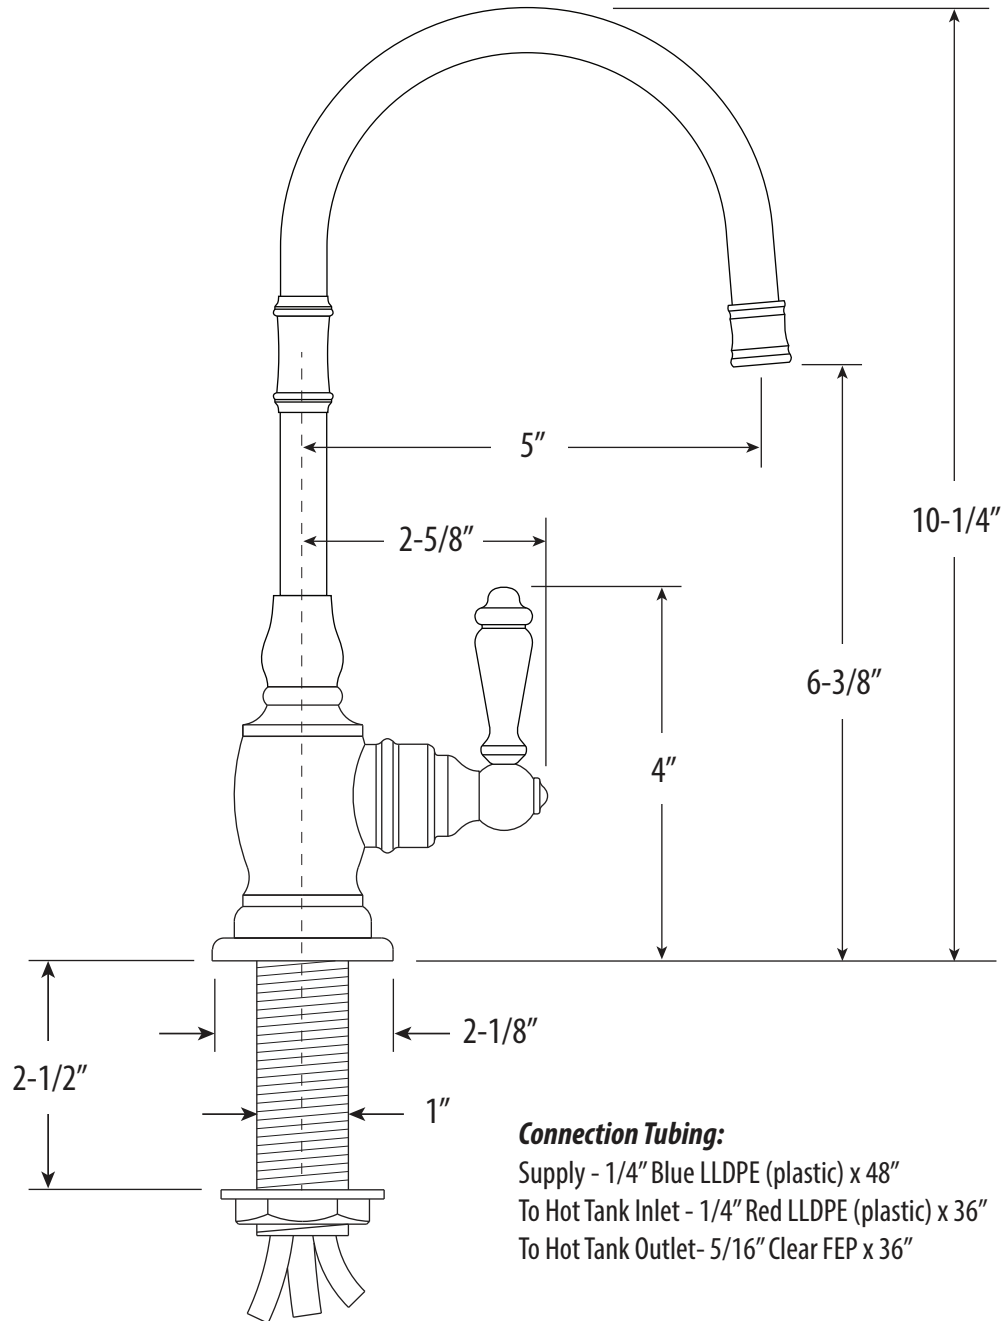

PEMBROKE HOT ONLY FILTRATION FAUCET / LEVER HANDLE

I202H

- MAX COUNTER THICKNESS 2-1/2"
- INSTALL HOLE SIZE ADAPTABLE UP TO 1-3/8"

DIMENSIONS MAY VARY AND ARE SUBJECT TO CHANGE. NO RESPONSIBILITY IS ASSUMED FOR USE OF SUPERCEDED OR VOIDED DATA

FILTRATION FAUCET INSTALLATION INSTRUCTIONS

Model #s:

1100
1150
1200
1250
1202
1252
1400
1425
1450
1455
1700
1750
1900

BEFORE YOU BEGIN YOUR INSTALLATION:

1

Turn off water supply.

2

Observe all local plumbing codes.

3.

C
D
E

Slide large washer (C) and star lock washer (D) onto shank. Thread the nut (E) and hand tighten underside of sink or counter.

4.

Turn faucet to the desired handle position. Securely tighten nut with adjustable wrench.