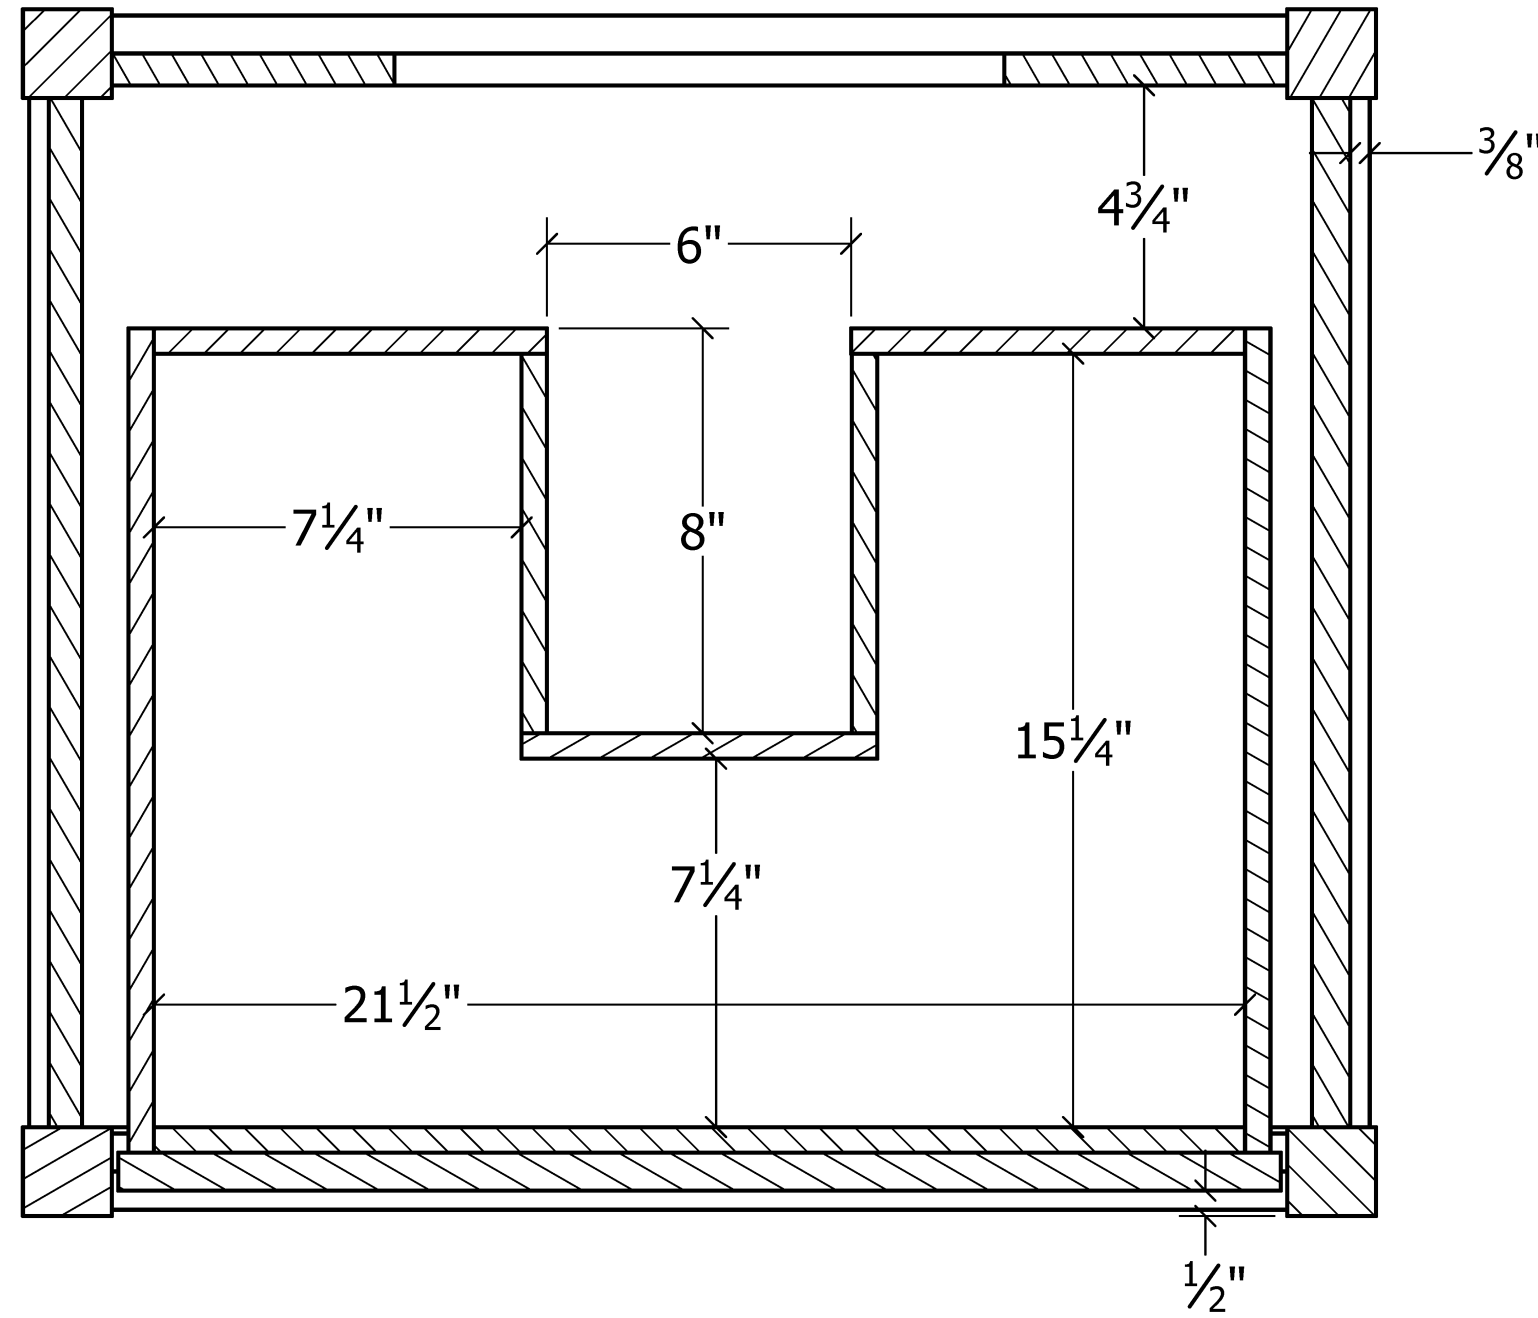

REJUVENATION

RICHMOND 27in Vanity

REJUVENATION

RICHMOND 27in Vanity

BACK PLUMBING ACCESS CUTOUT

Back is $\frac{3}{4}$ " thick plywood

SECTION VIEW LOOKING FROM TOP Showing Drawer Dimensions

REJUVENATION

RICHMOND 27in Vanity