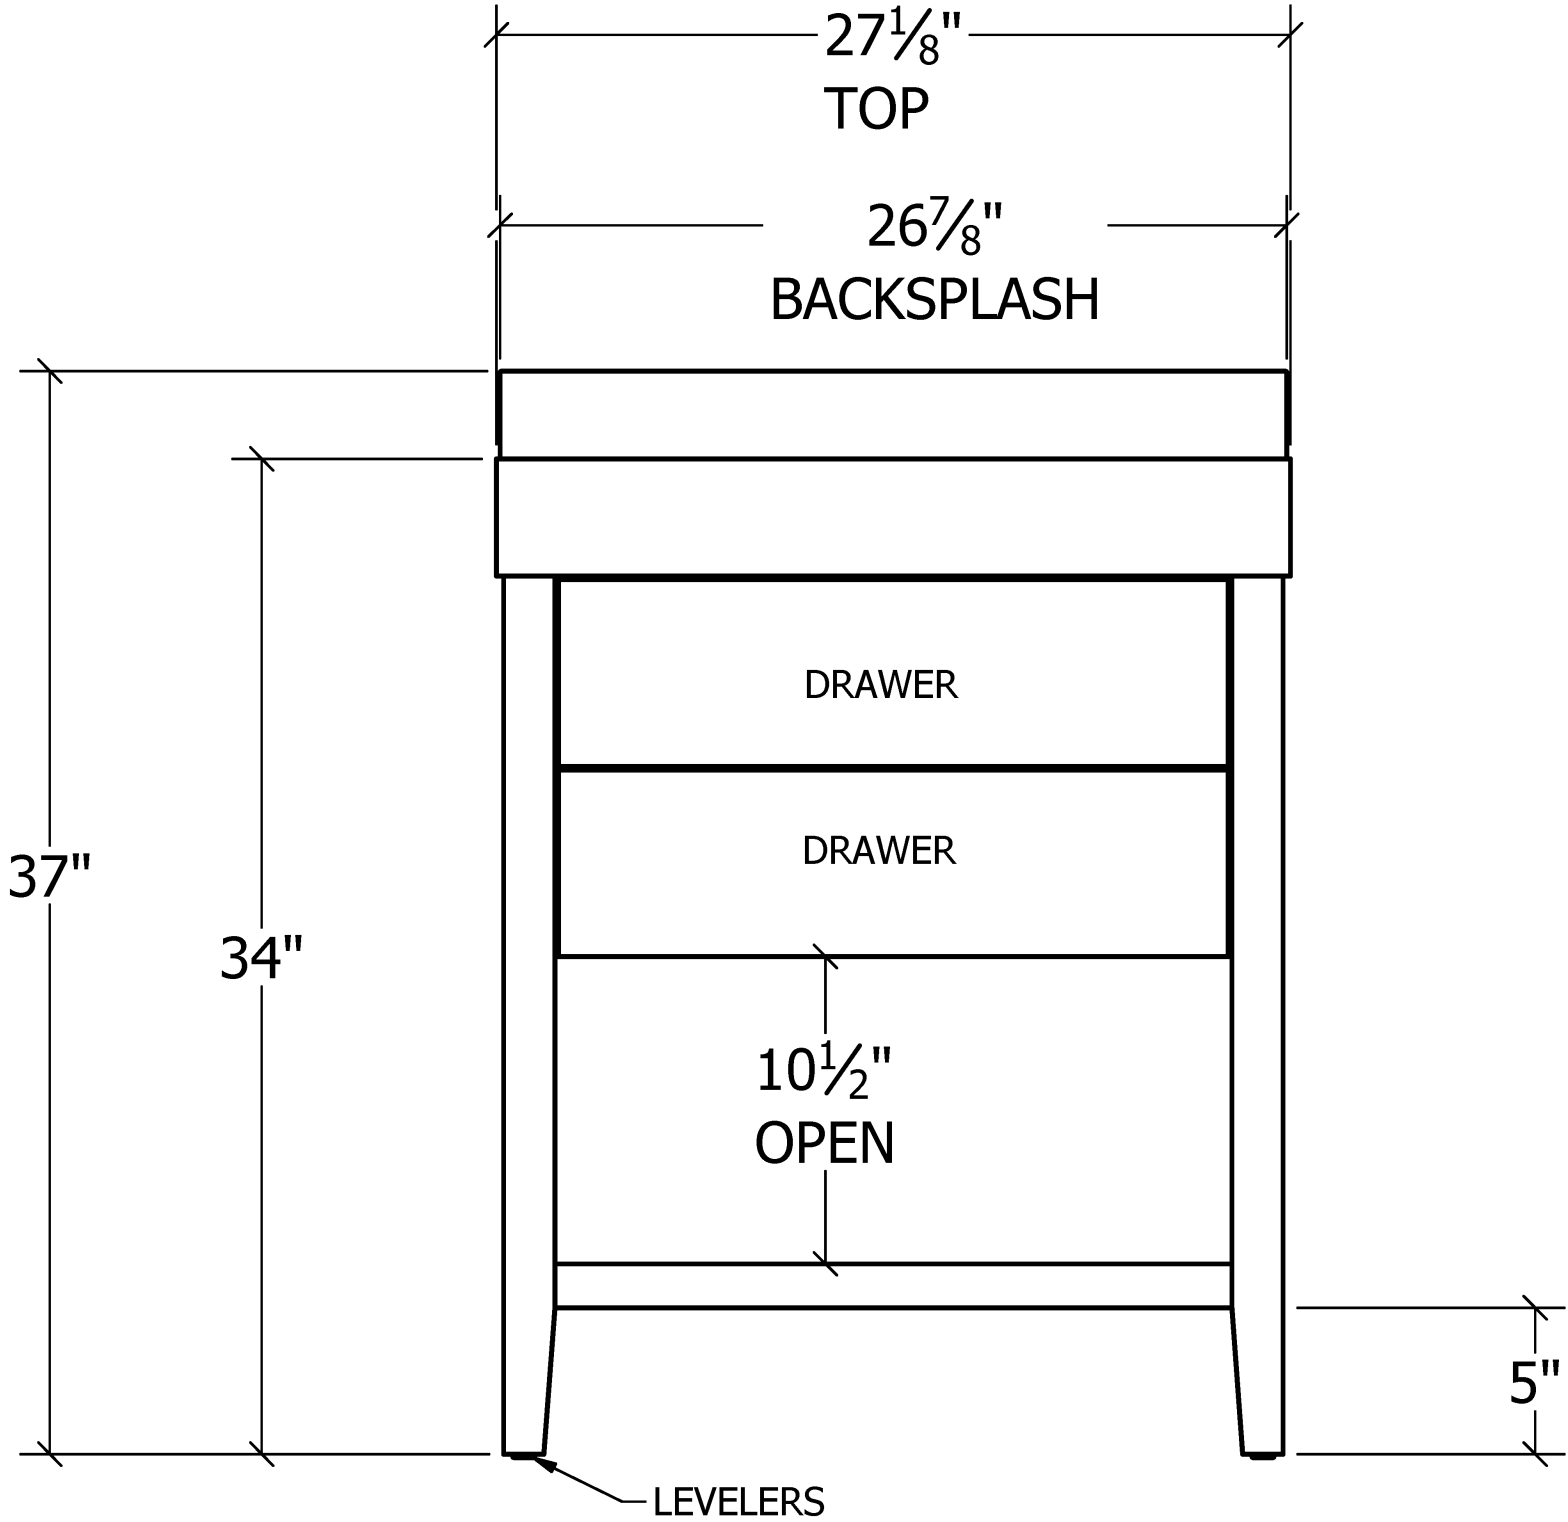

REJUVENATION

RICHMOND 27in Vanity

REJUVENATION

RICHMOND 27in Vanity

BACK PLUMBING ACCESS CUTOUT

Back is $\frac{3}{4}$ " thick plywood

SECTION VIEW LOOKING FROM TOP Showing Drawer Dimensions

REJUVENATION

RICHMOND 27in Vanity