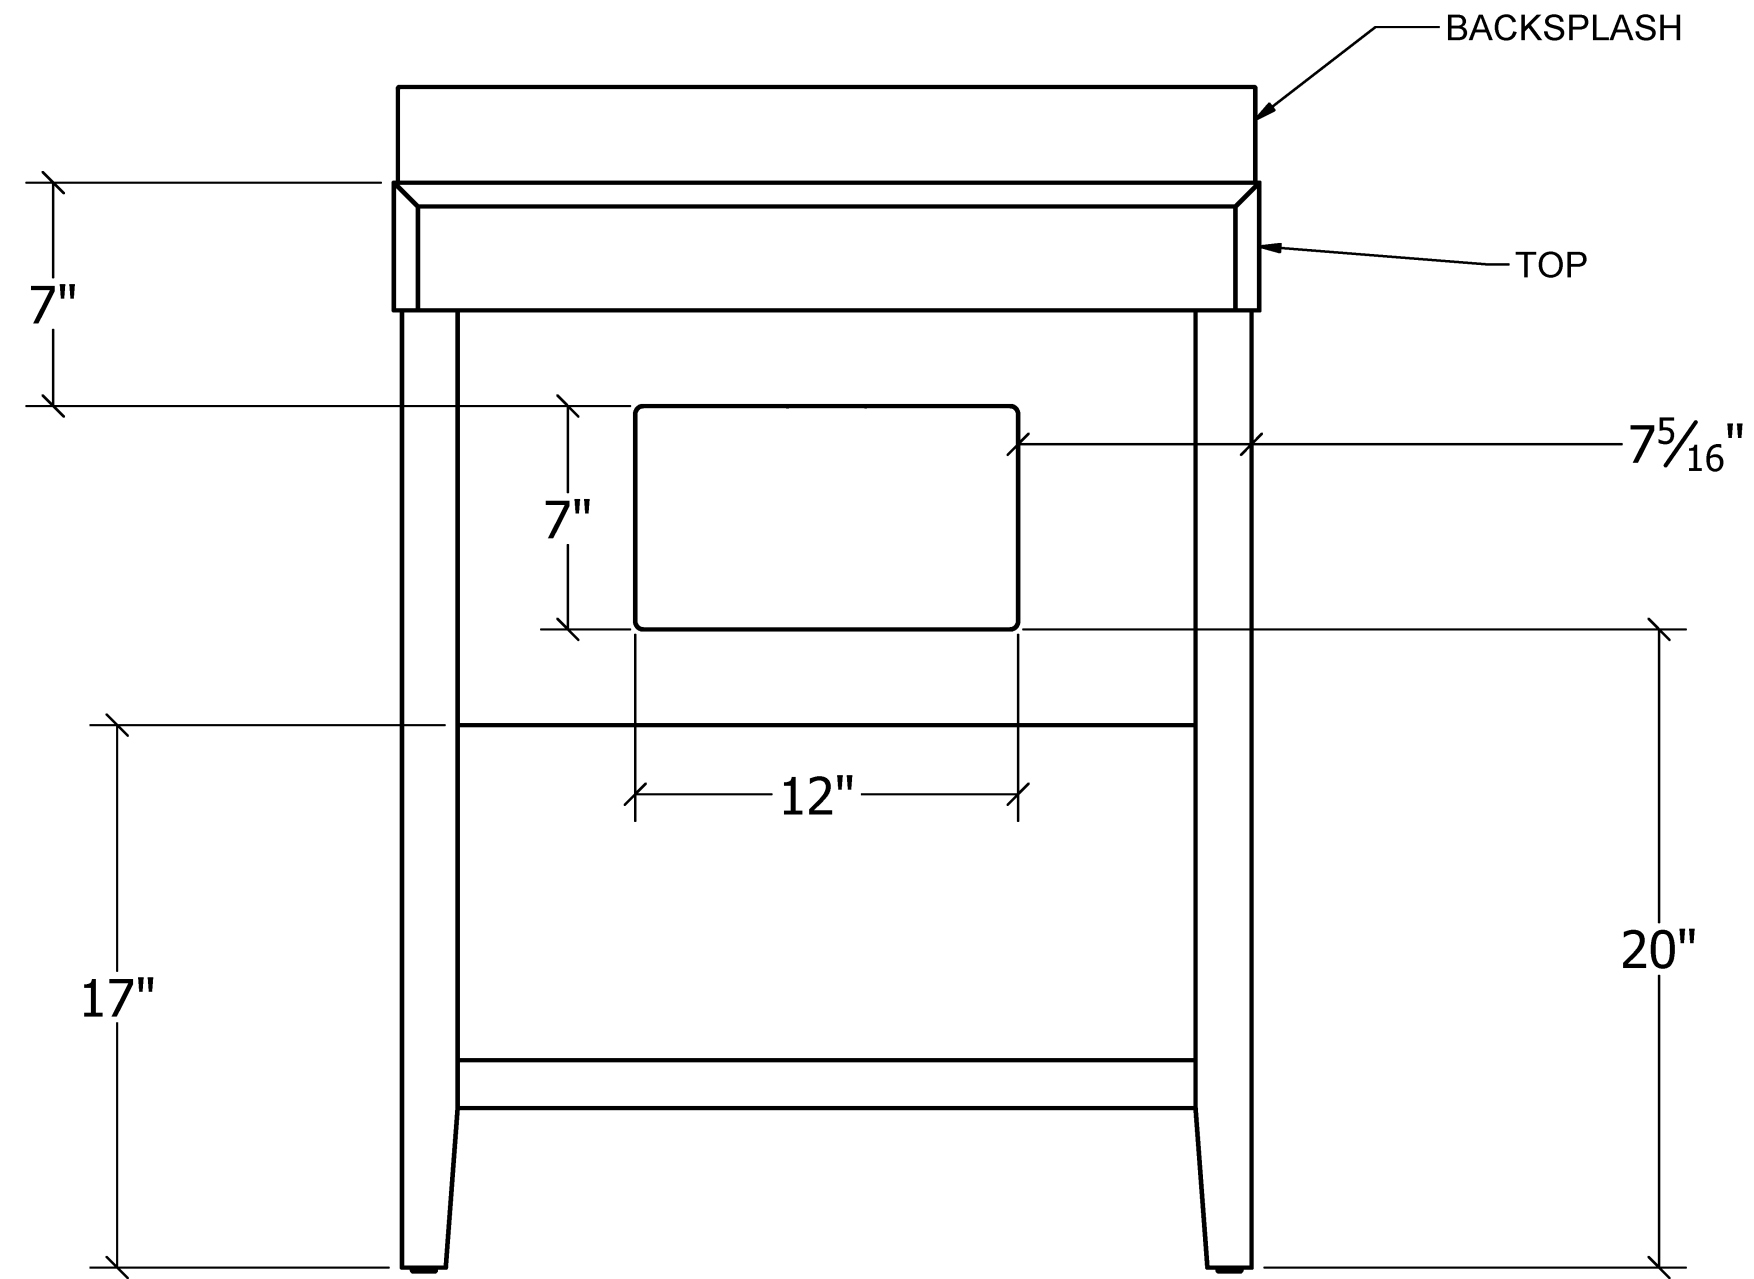

REJUVENATION

RICHMOND 27in Vanity

REJUVENATION

RICHMOND 27in Vanity

BACK PLUMBING ACCESS CUTOUT

Back is $\frac{3}{4}$ " thick plywood

SECTION VIEW LOOKING FROM TOP Showing Drawer Dimensions

REJUVENATION

RICHMOND 27in Vanity