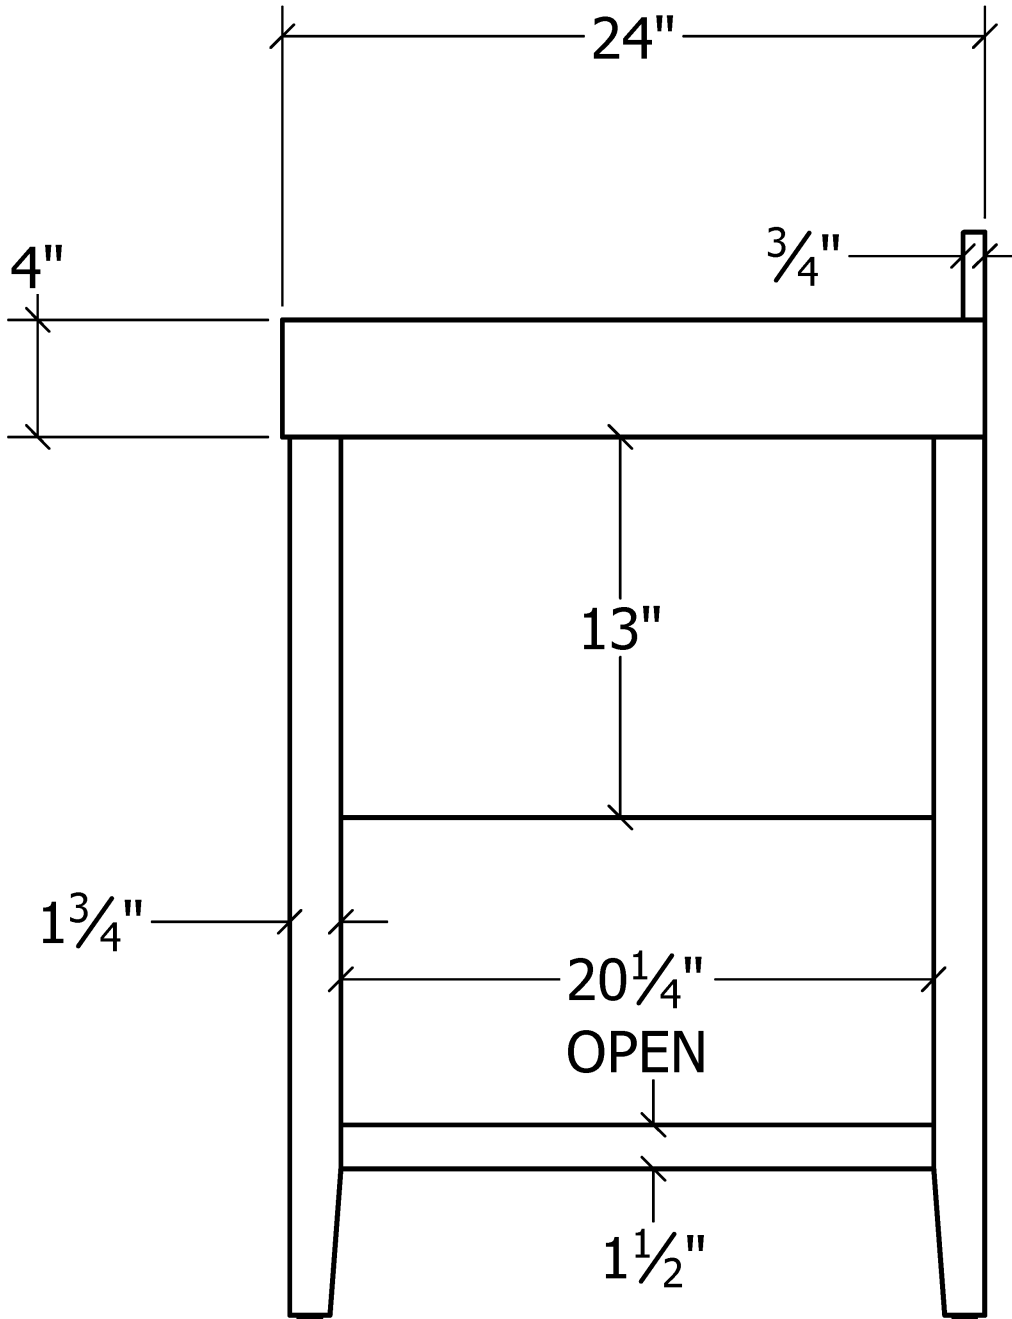

REJUVENATION

RICHMOND 27in Vanity

REJUVENATION

RICHMOND 27in Vanity

BACK PLUMBING ACCESS CUTOUT

Back is $\frac{3}{4}$ " thick plywood

SECTION VIEW LOOKING FROM TOP Showing Drawer Dimensions

REJUVENATION

RICHMOND 27in Vanity