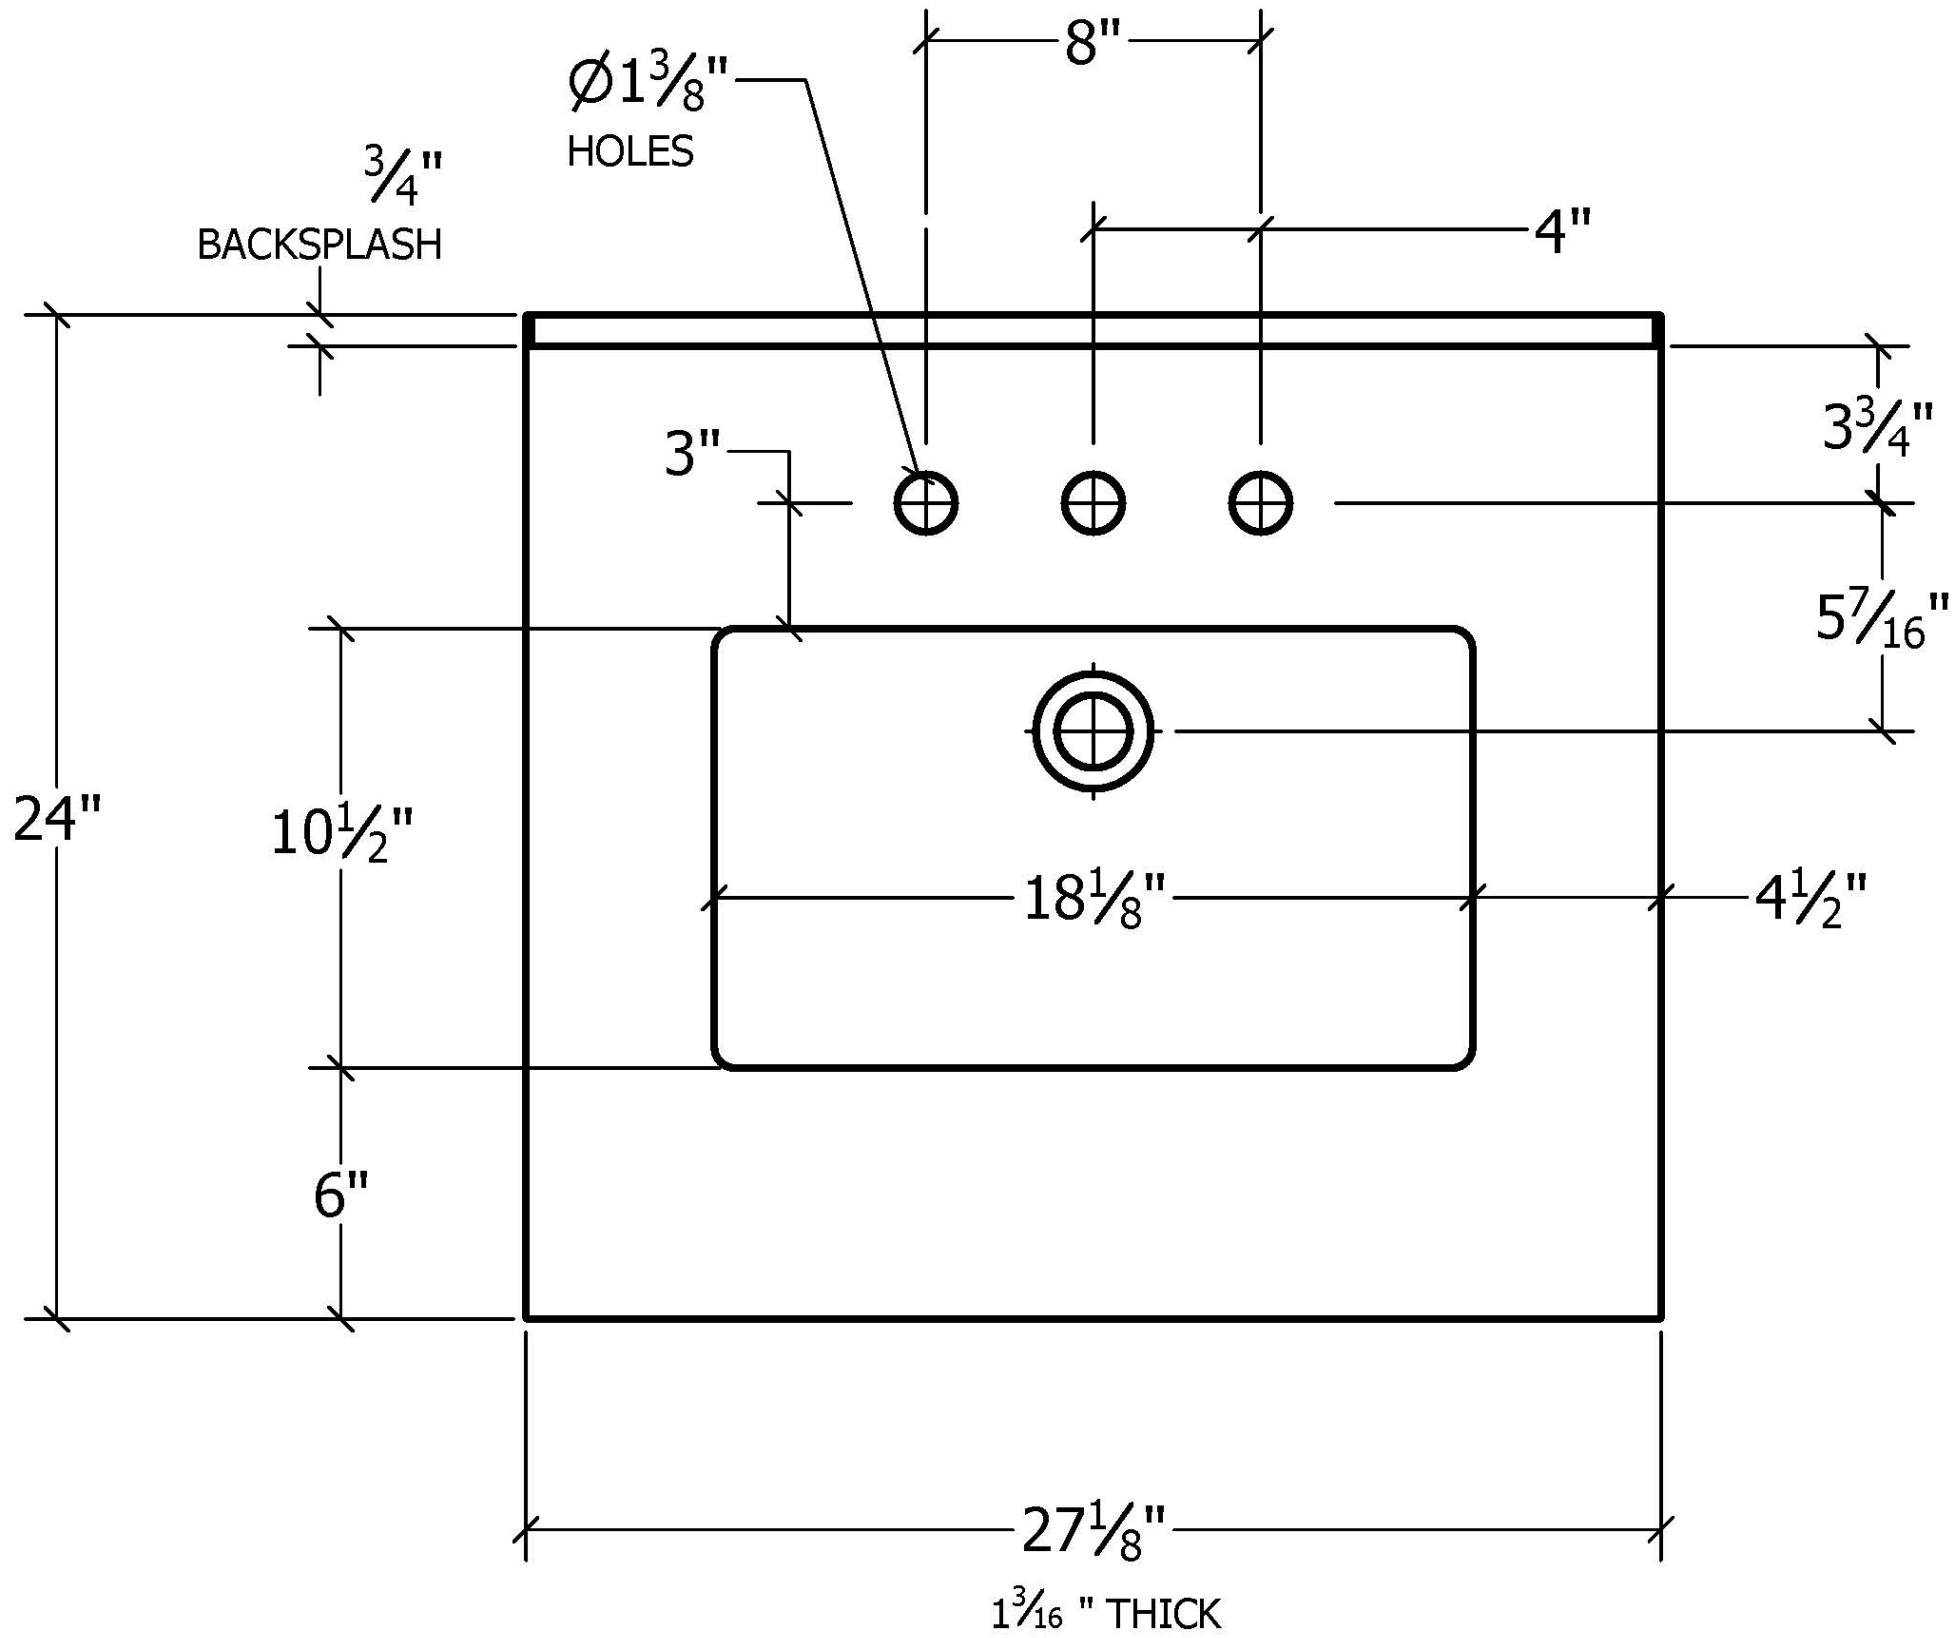

REJUVENATION

RICHMOND 27in Vanity

REJUVENATION

RICHMOND 27in Vanity

BACK PLUMBING ACCESS CUTOUT

Back is $\frac{3}{4}$ " thick plywood

SECTION VIEW LOOKING FROM TOP Showing Drawer Dimensions

REJUVENATION

RICHMOND 27in Vanity