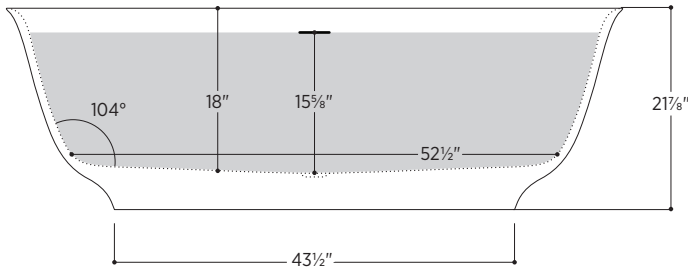

Ravenna

PLERAV6730

All measurements are approximate and for comparison only. Please note that these dimensions and specifications are subject to change without notice.

Install this product according to the installation guide. Floor support under bath must provide for a minimum of 995lbs. Installation may vary. Our products must be installed by certified professionals only and according to our installation guide, as well as federal, provincial/state and local building codes and regulations.

Codes/Standards Applicable:
Meets or exceeds ANSI/ASME standard Z124.1.2
and CAN/CSA B 45 requirements
IAPMO/UPC/cUPC

5 Year Warranty for Residential Use