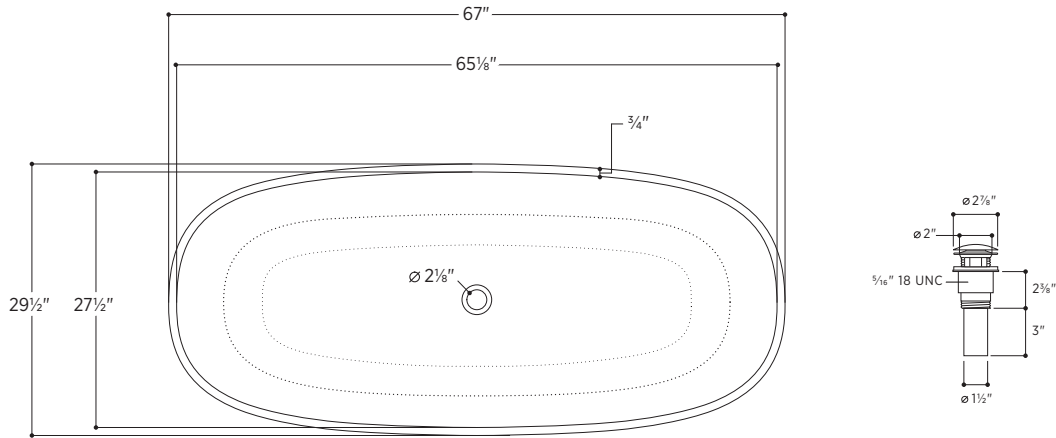

# Ravenna

PLERAV6730

67" L x 29½" W x 21⅞" H

Tub Finish	<input type="radio"/> White Satin
	<input checked="" type="radio"/> White Satin with Soft Touch Matte Black Exterior
Drain Finish	<input type="radio"/> Matte White
Material	Eco-Lapistone™
Slope of Backrest	104°
Water Depth	15⅞"
Capacity	77G
Weight	203lbs
Shipping Weight	302lbs

# Ravenna

PLERAV6730

All measurements are approximate and for comparison only. Please note that these dimensions and specifications are subject to change without notice.

Install this product according to the installation guide. Floor support under bath must provide for a minimum of 995lbs. Installation may vary. Our products must be installed by certified professionals only and according to our installation guide, as well as federal, provincial/state and local building codes and regulations.