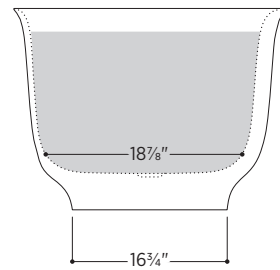

Ravenna

PLERAV6730

All measurements are approximate and for comparison only. Please note that these dimensions and specifications are subject to change without notice.

Install this product according to the installation guide. Floor support under bath must provide for a minimum of 995lbs. Installation may vary. Our products must be installed by certified professionals only and according to our installation guide, as well as federal, provincial/state and local building codes and regulations.

Codes/Standards Applicable:
Meets or exceeds ANSI/ASME standard Z124.1.2
and CAN/CSA B 45 requirements
IAPMO/UPC/cUPC

5 Year Warranty for Residential Use