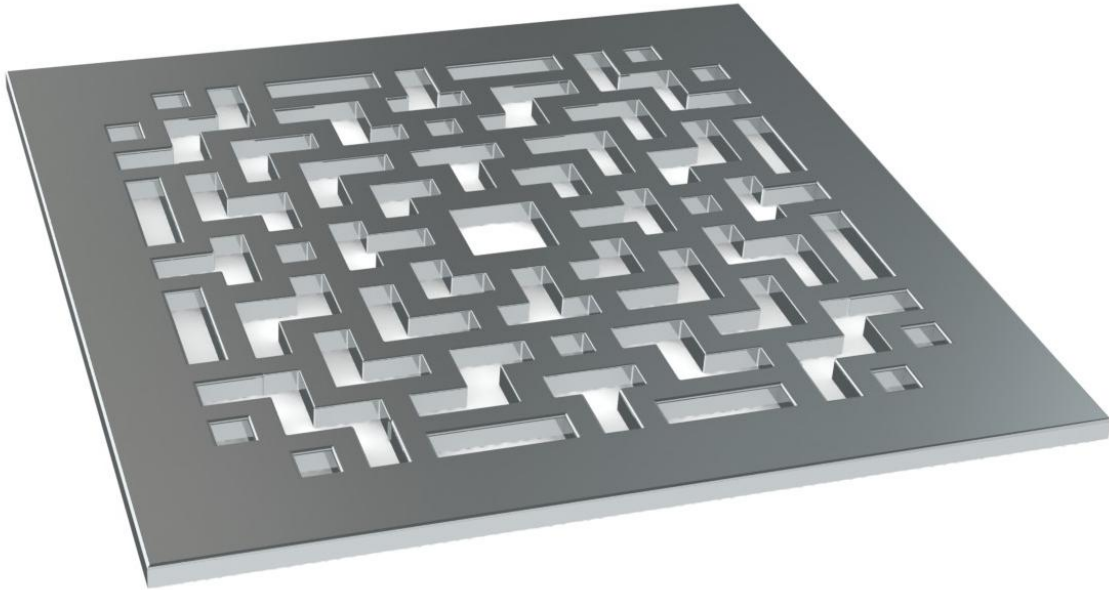

REJUVENATION

Retro Shower Drain

For technical support, please call 888-401-1900