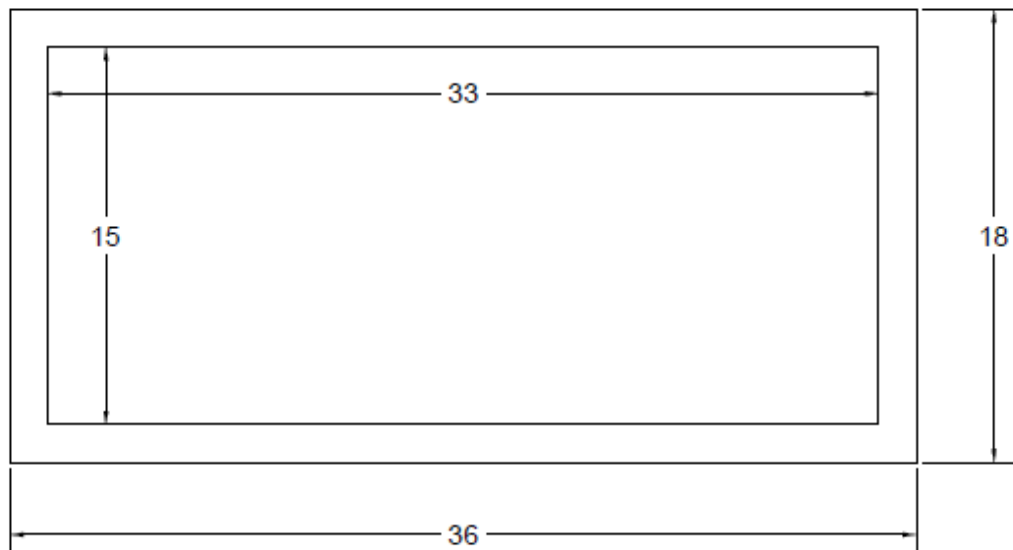

Colors

Matte black
Polished brass
Burnished nickel

Top

Left Side

REJUVENATION

www.rejuvenation.com

Rivera Range Hood - 36in.

Front

Back

REJUVENATION

www.rejuvenation.com

Rivera Range Hood - 36in.

Bottom

REJUVENATION

Specs for fan insert
36" range hood

Top

Left Side

Front

Back

Bottom