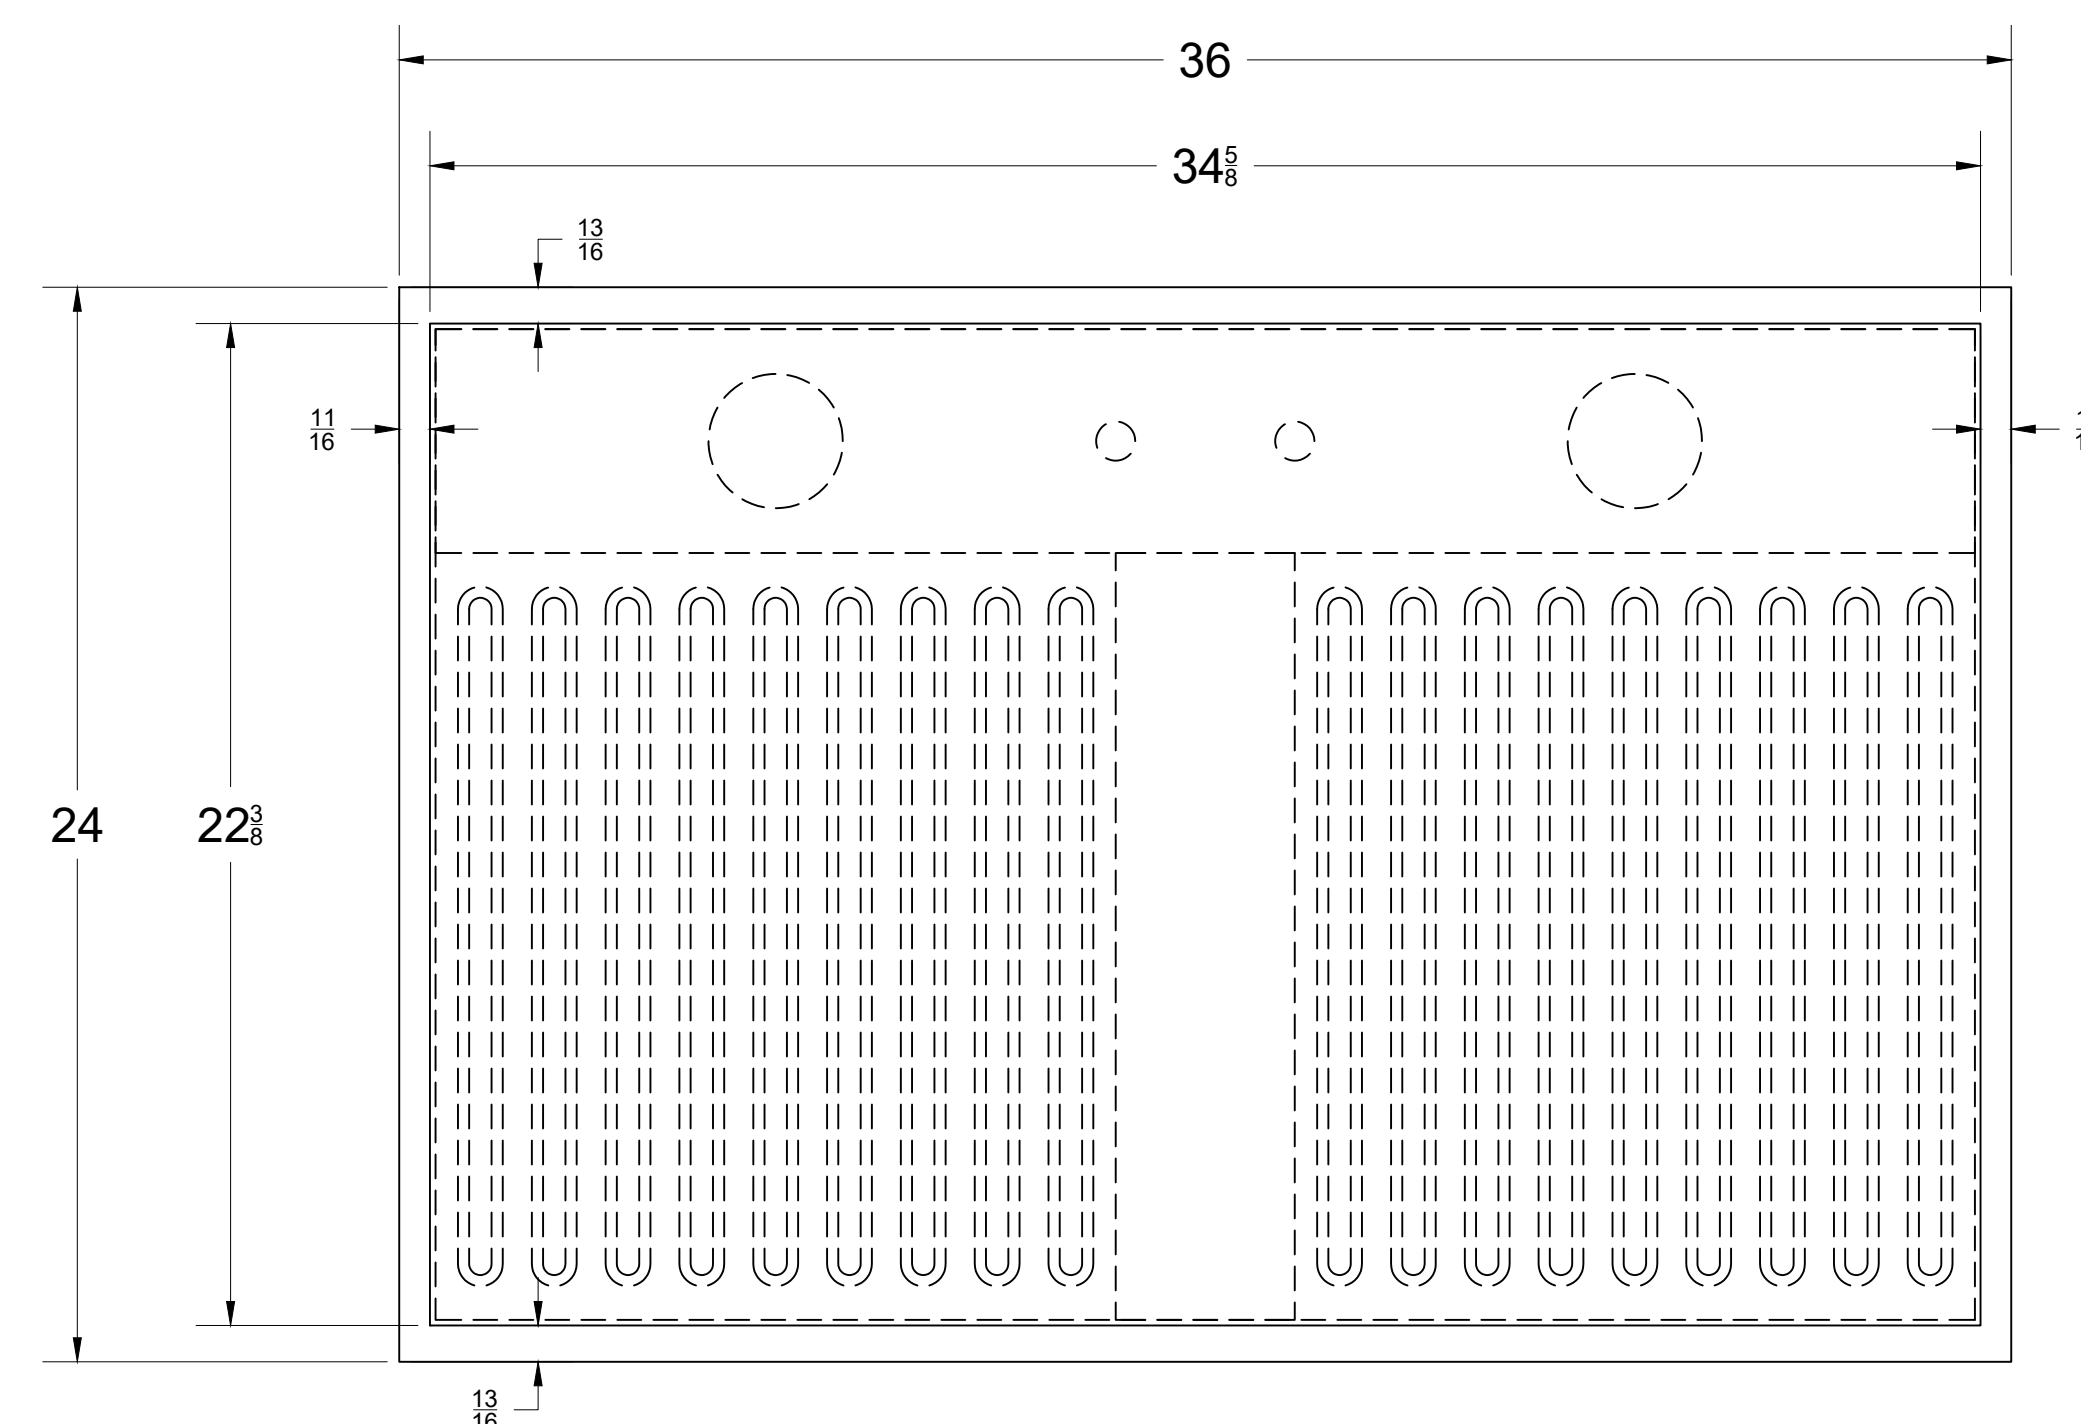

Back

REJUVENATION

www.rejuvenation.com

Rivera Range Hood - 36in.

Bottom

REJUVENATION

Specs for fan insert
36" range hood

Top

Left Side

Front

Back

Bottom