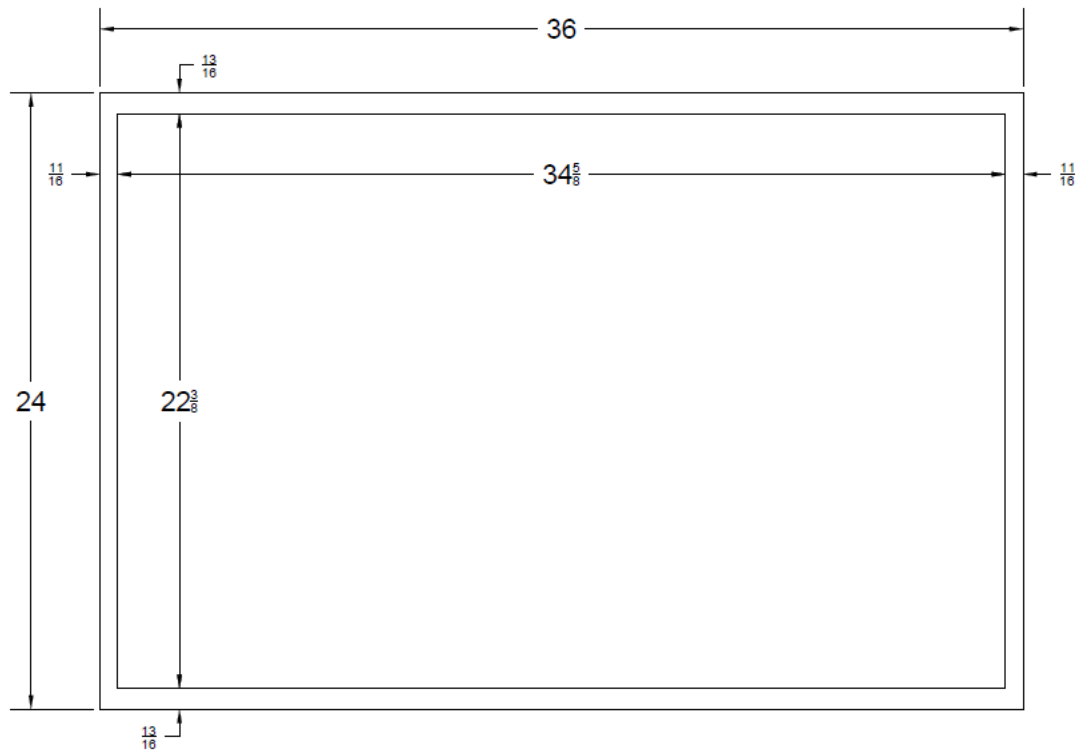

Colors

Matte black
Polished brass
Burnished nickel

Top

Left Side

REJUVENATION

www.rejuvenation.com

Rivera Range Hood - 36in.

Front

Back

REJUVENATION

www.rejuvenation.com

Rivera Range Hood - 36in.

Bottom

REJUVENATION

Specs for fan insert
36" range hood

Top

Left Side

Front

Back

Bottom