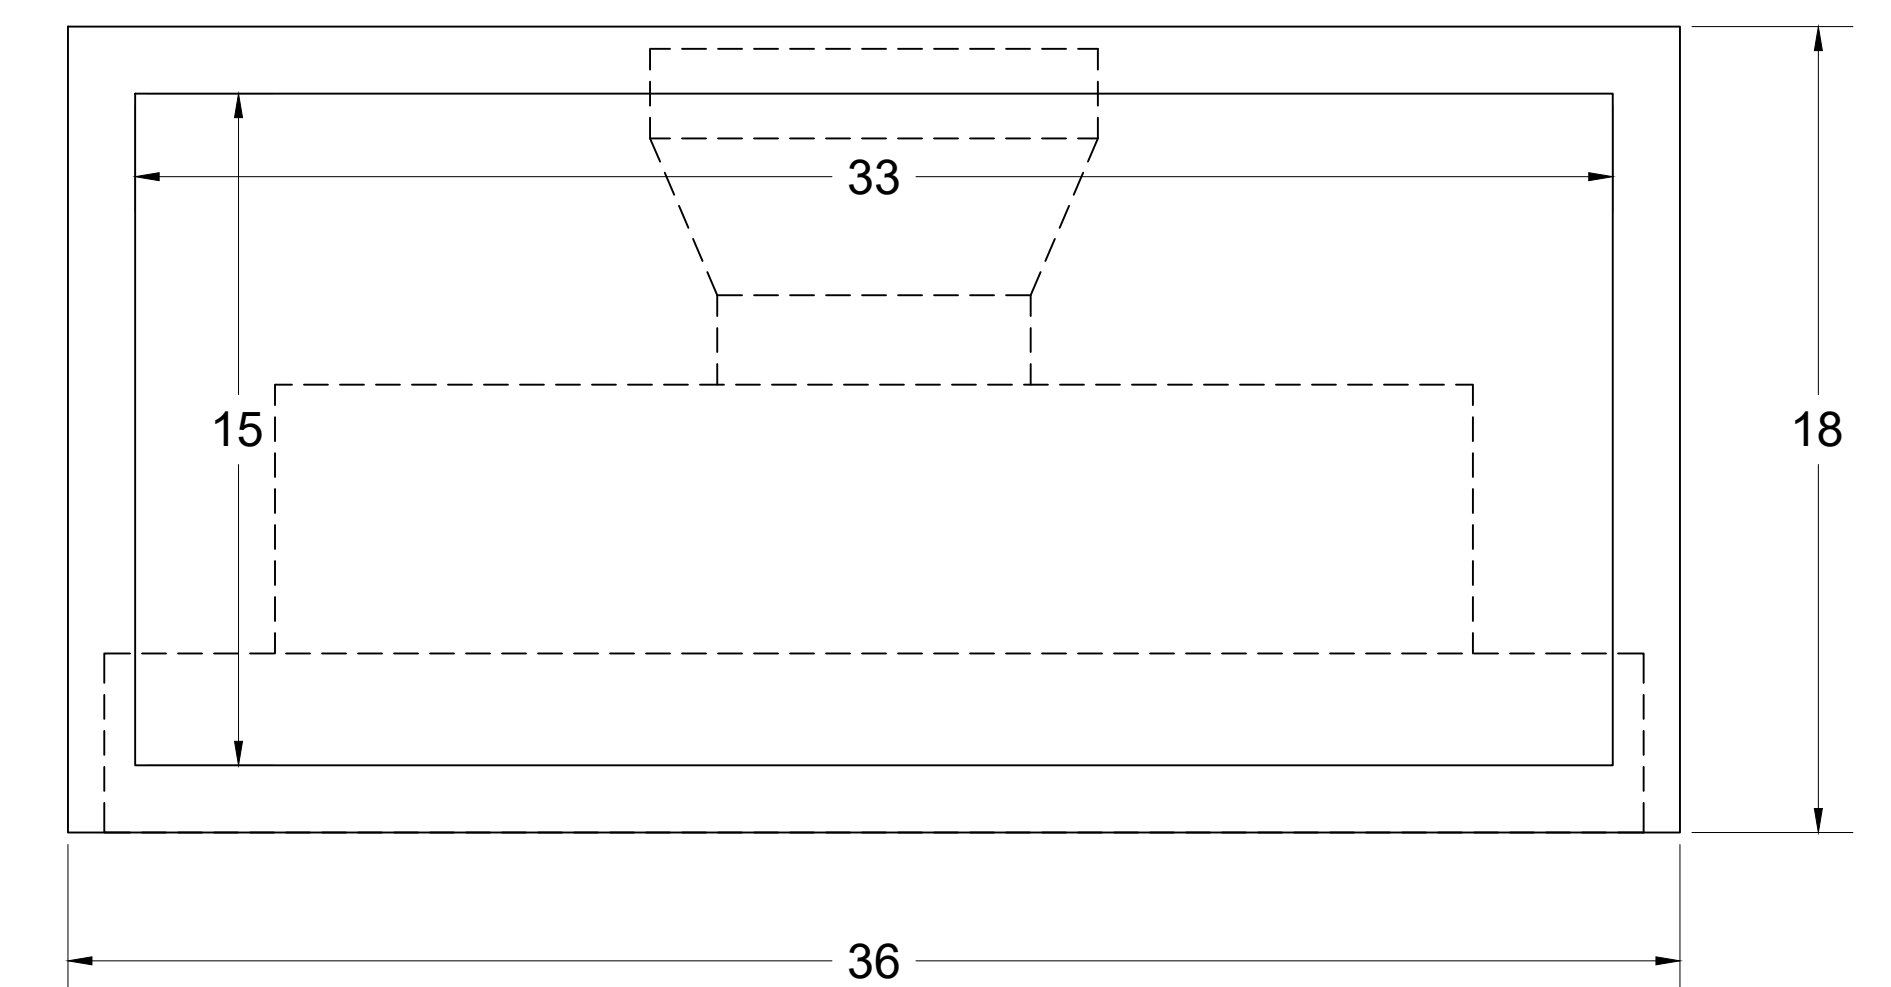

Back

REJUVENATION

www.rejuvenation.com

Rivera Range Hood - 36in.

Bottom

REJUVENATION

Specs for fan insert
36" range hood

Top

Left Side

Front

Back

Bottom