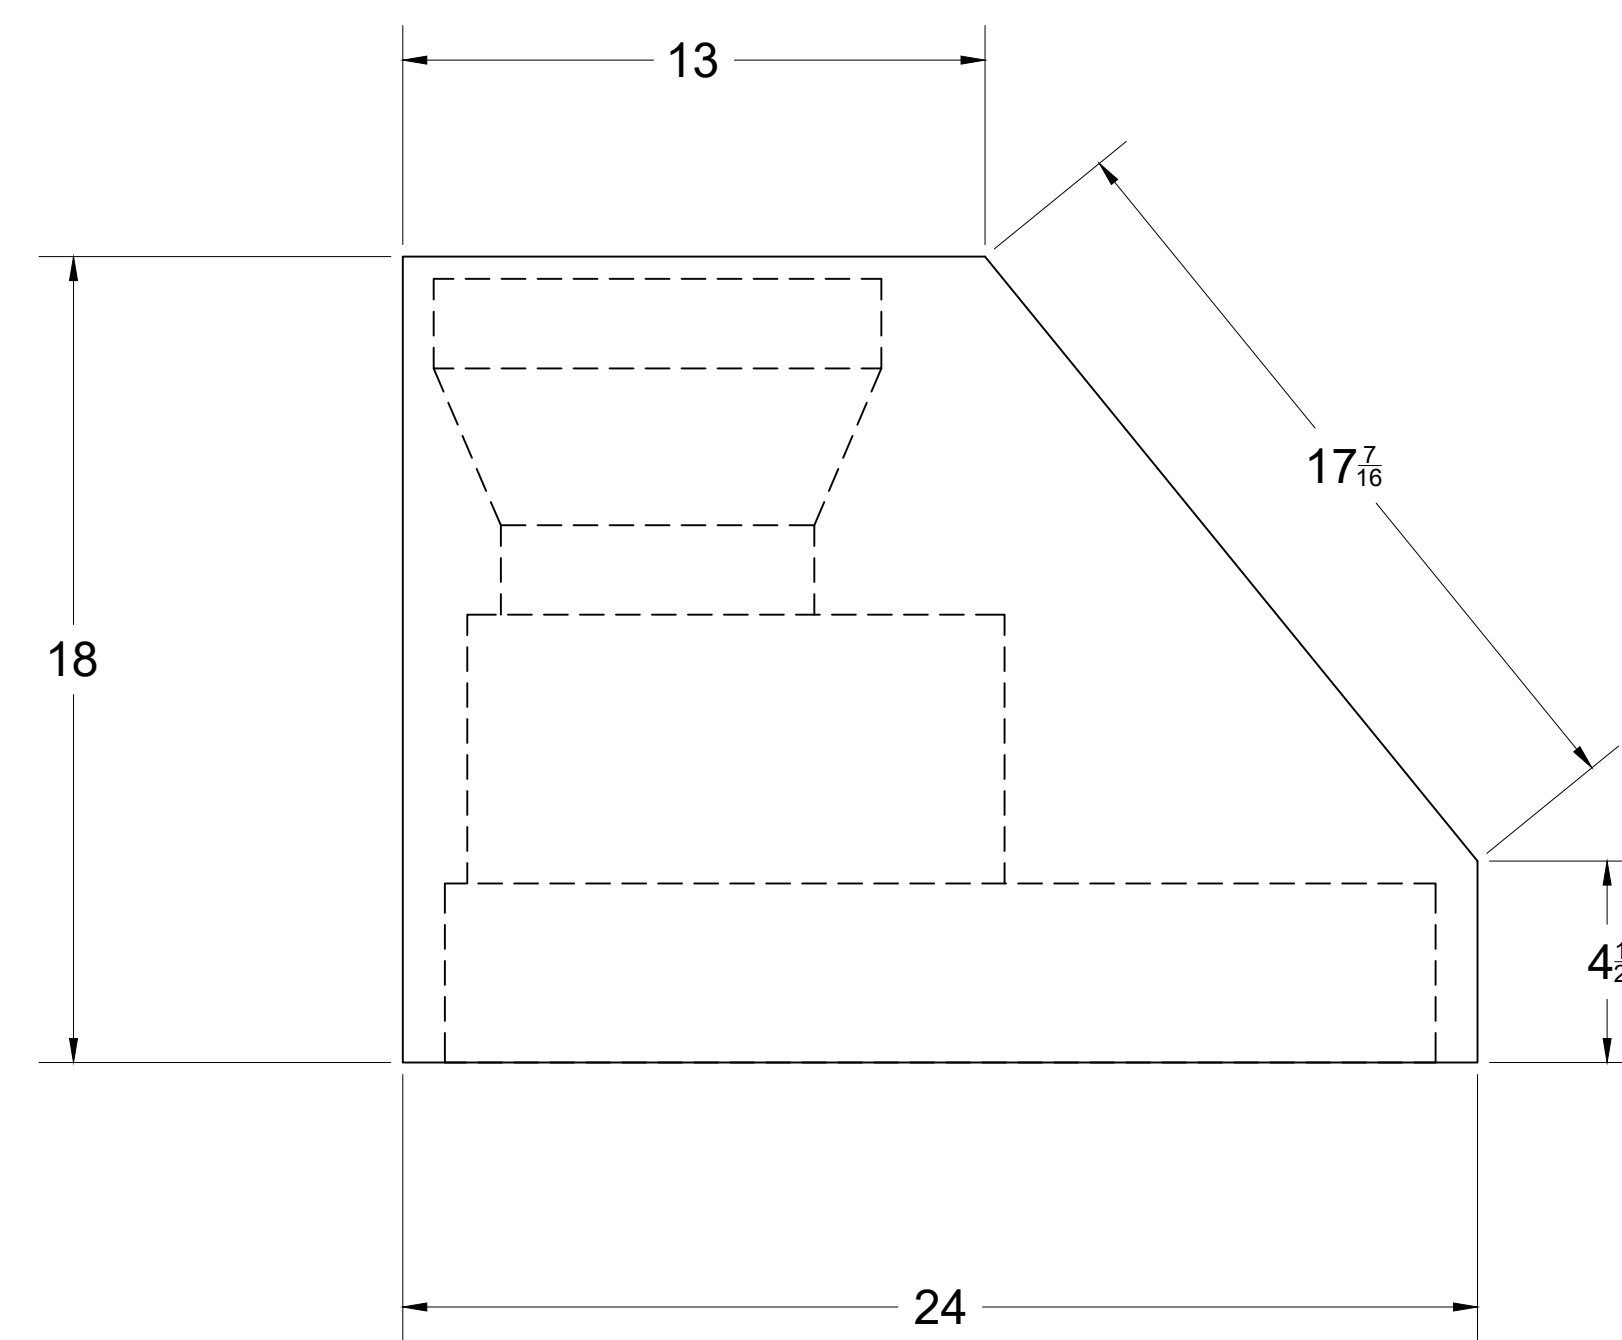

Colors

Matte black
Polished brass
Burnished nickel

Top

Left Side

REJUVENATION

www.rejuvenation.com

Rivera Range Hood - 36in.

Front

Back

REJUVENATION

www.rejuvenation.com

Rivera Range Hood - 36in.

Bottom

REJUVENATION

Specs for fan insert
36" range hood

Top

Left Side

Front

Back

Bottom