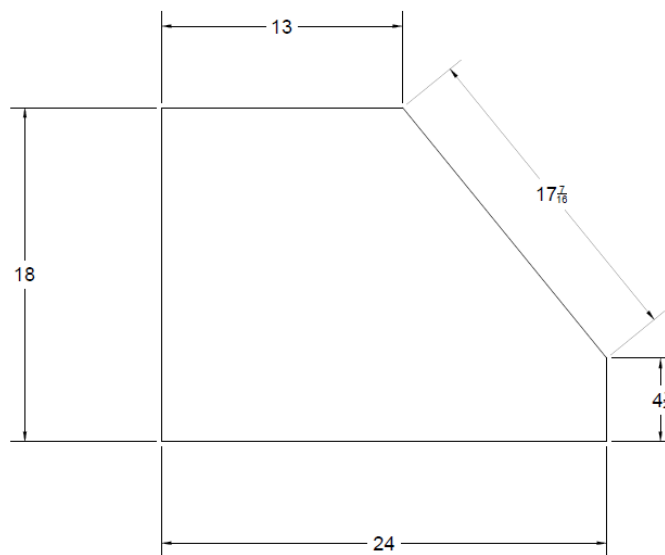

REJUVENATION

www.rejuvenation.com

Rivera Range Hoods - 36in

Features:

- Brass and nickel is hand-hammered; matte black is smooth brass
- Includes stainless steel fan insert with two LED lights
- Fan insert includes heat controlled thermostat, fire safety controlled, activates at 130 degrees

Colors

Matte black
Polished brass
Burnished nickel

Top

Left Side

REJUVENATION

www.rejuvenation.com

Rivera Range Hood - 36in.

Front

Back

REJUVENATION

www.rejuvenation.com

Rivera Range Hood - 36in.

Bottom

REJUVENATION

Specs for fan insert
36" range hood

Top

Left Side

Front

Back

Bottom