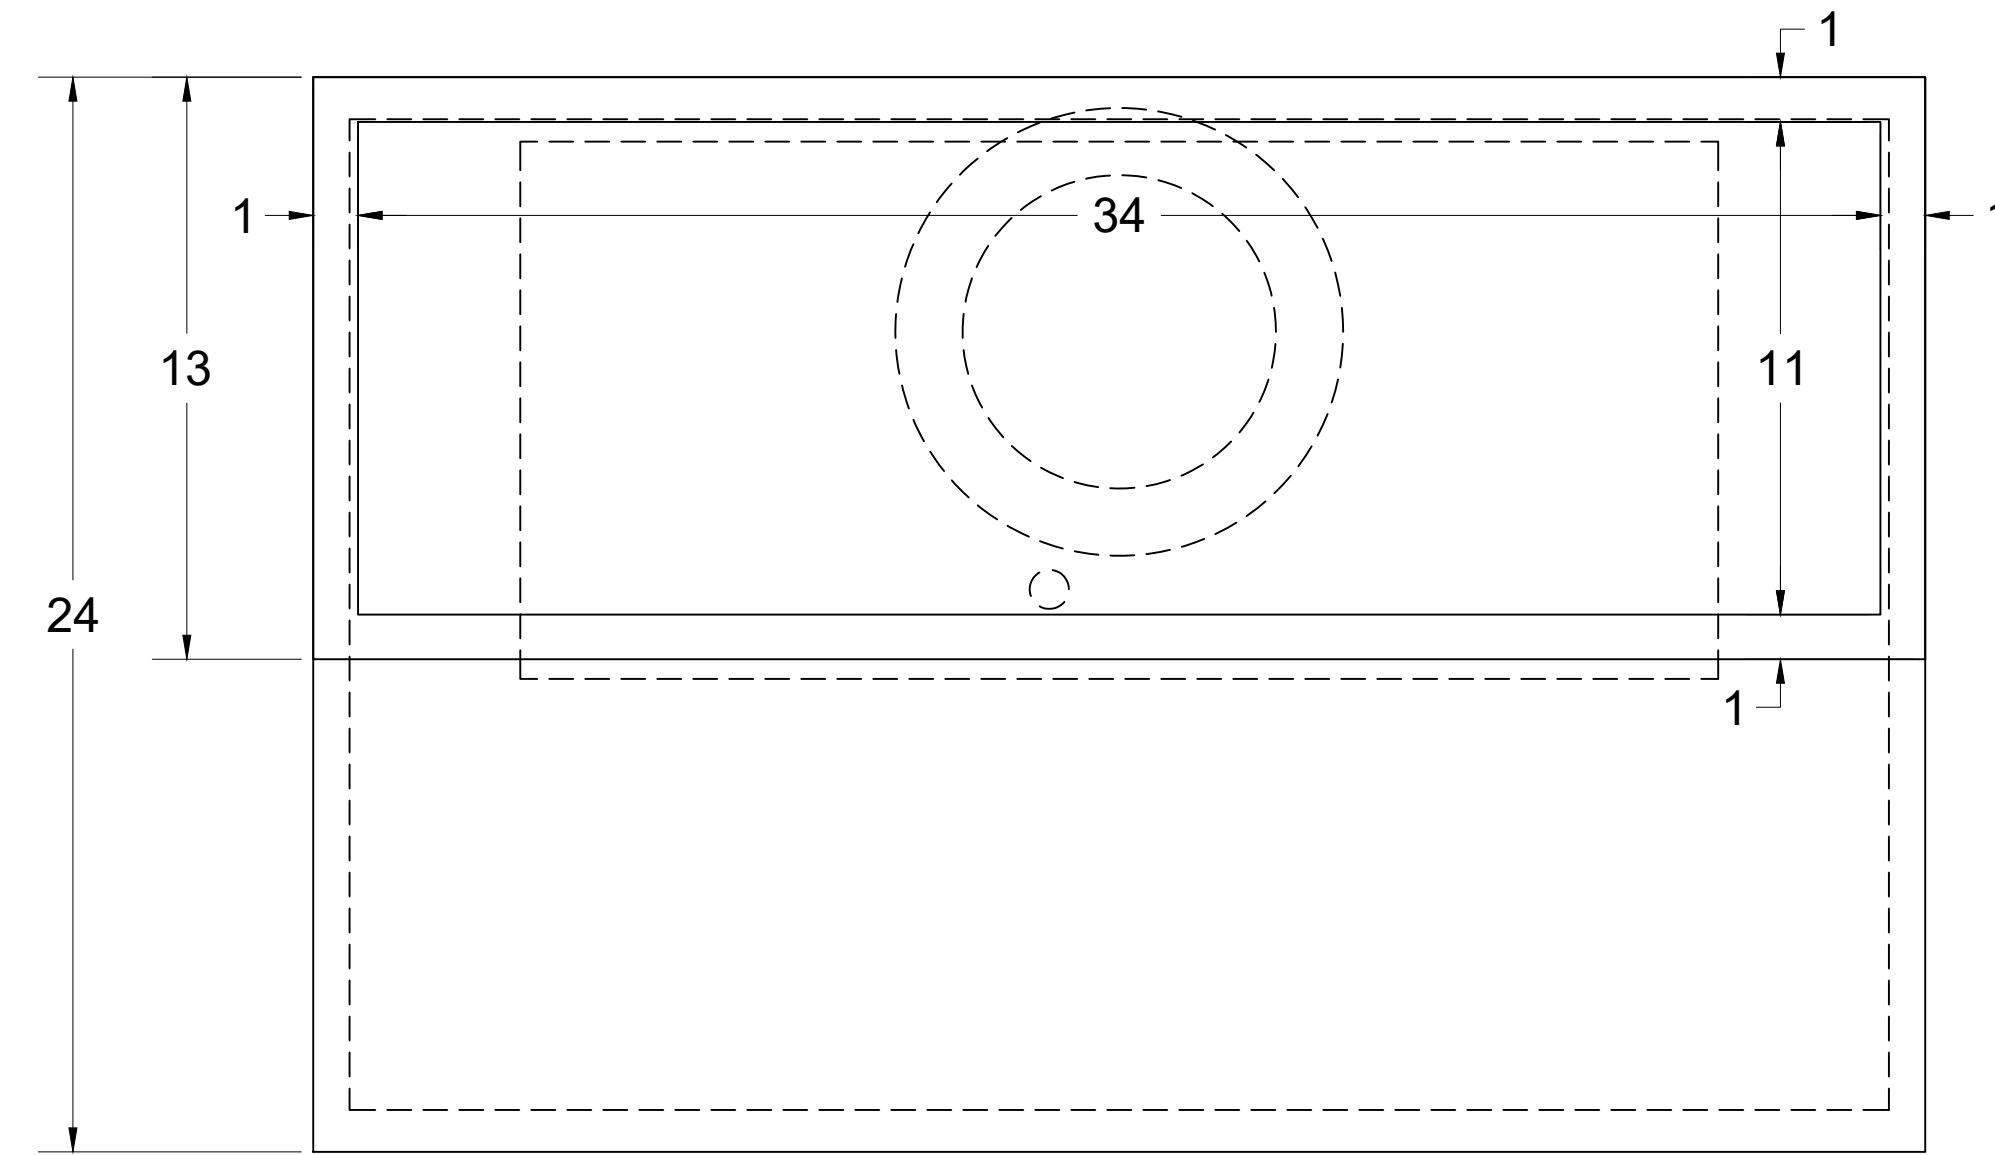

Back

REJUVENATION

www.rejuvenation.com

Rivera Range Hood - 36in.

Bottom

REJUVENATION

Specs for fan insert
36" range hood

Top

Left Side

Front

Back

Bottom