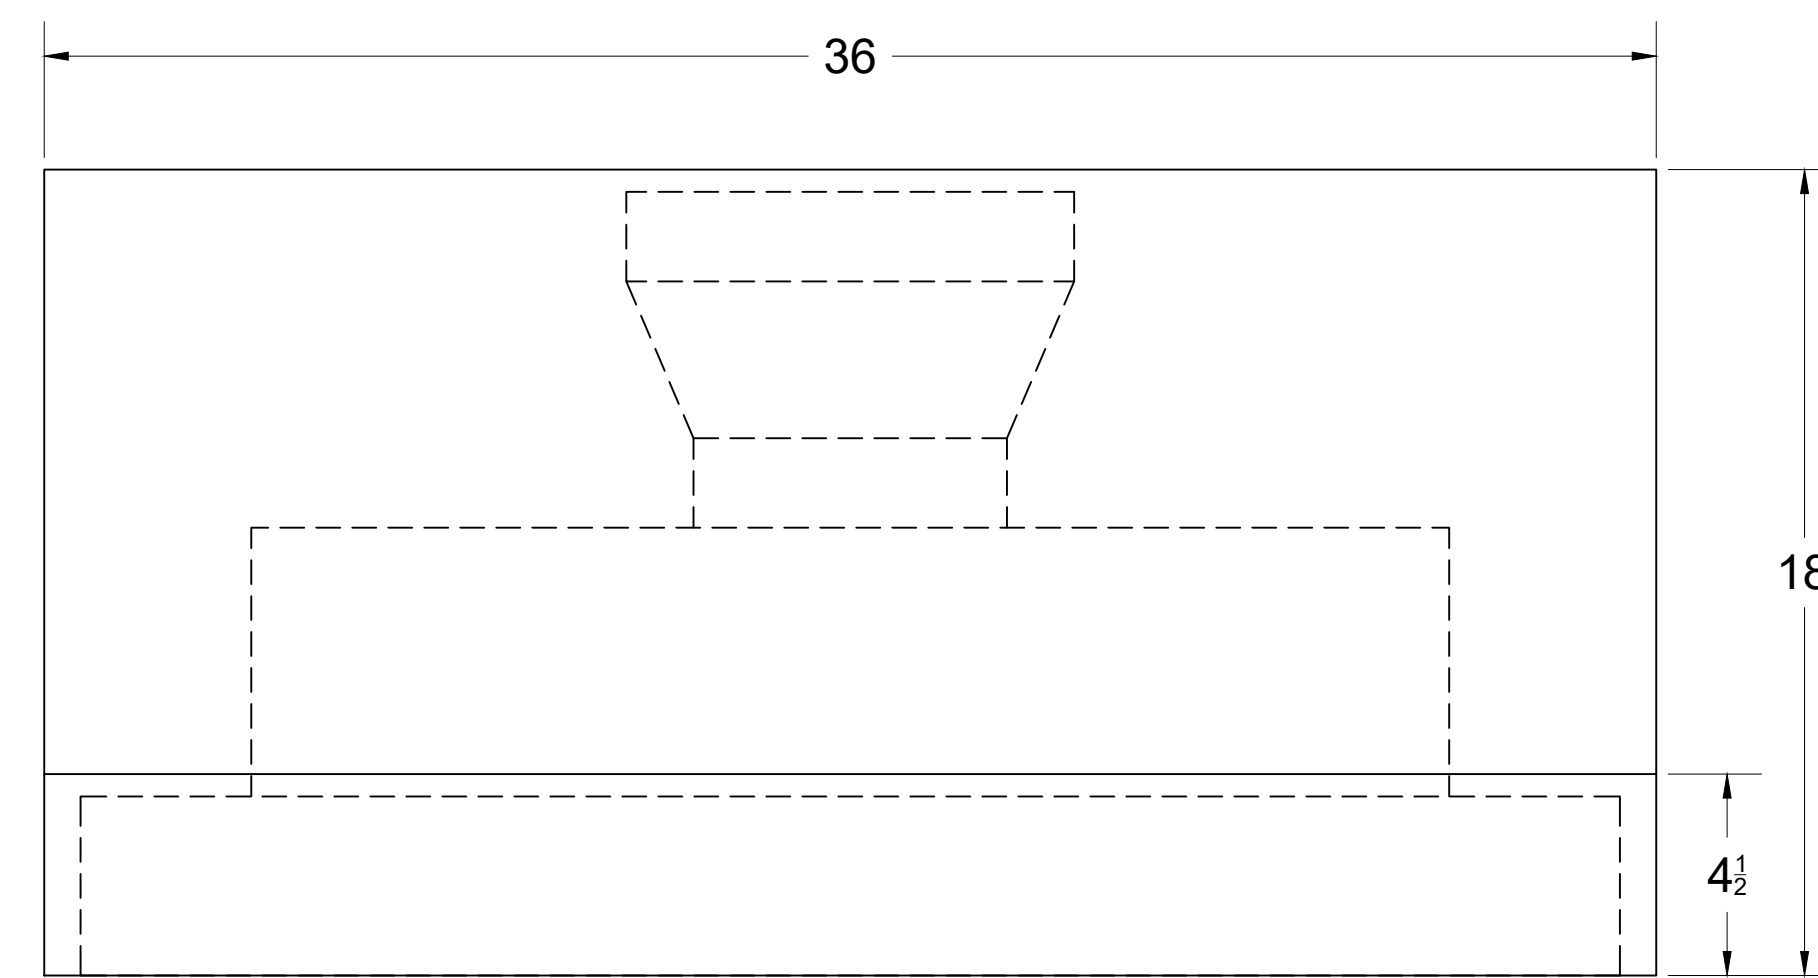

Back

REJUVENATION

www.rejuvenation.com

Rivera Range Hood - 36in.

Bottom

REJUVENATION

Specs for fan insert
36" range hood

Top

Left Side

Front

Back

Bottom