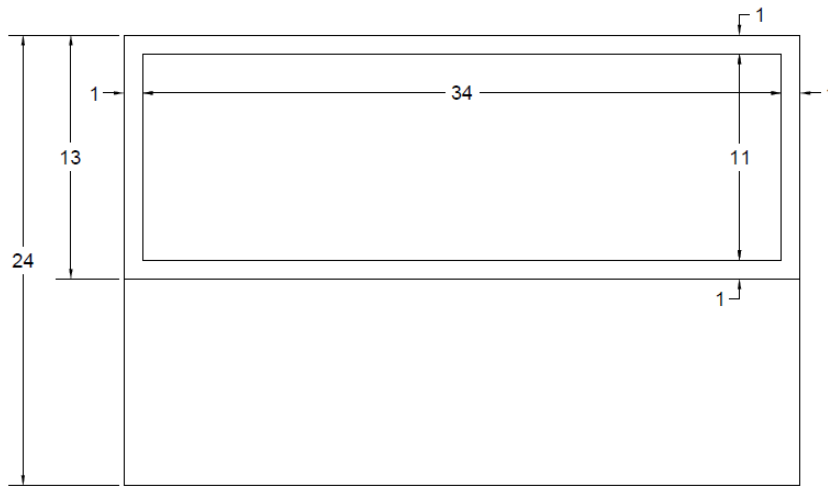

REJUVENATION

www.rejuvenation.com

Rivera Range Hoods - 36in

Features:

- Brass and nickel is hand-hammered; matte black is smooth brass
- Includes stainless steel fan insert with two LED lights
- Fan insert includes heat controlled thermostat, fire safety controlled, activates at 130 degrees

Colors

Matte black
Polished brass
Burnished nickel

Top

Left Side

REJUVENATION

www.rejuvenation.com

Rivera Range Hood - 36in.

Front

Back

REJUVENATION

www.rejuvenation.com

Rivera Range Hood - 36in.

Bottom

REJUVENATION

Specs for fan insert
36" range hood

Top

Left Side

Front

Back

Bottom