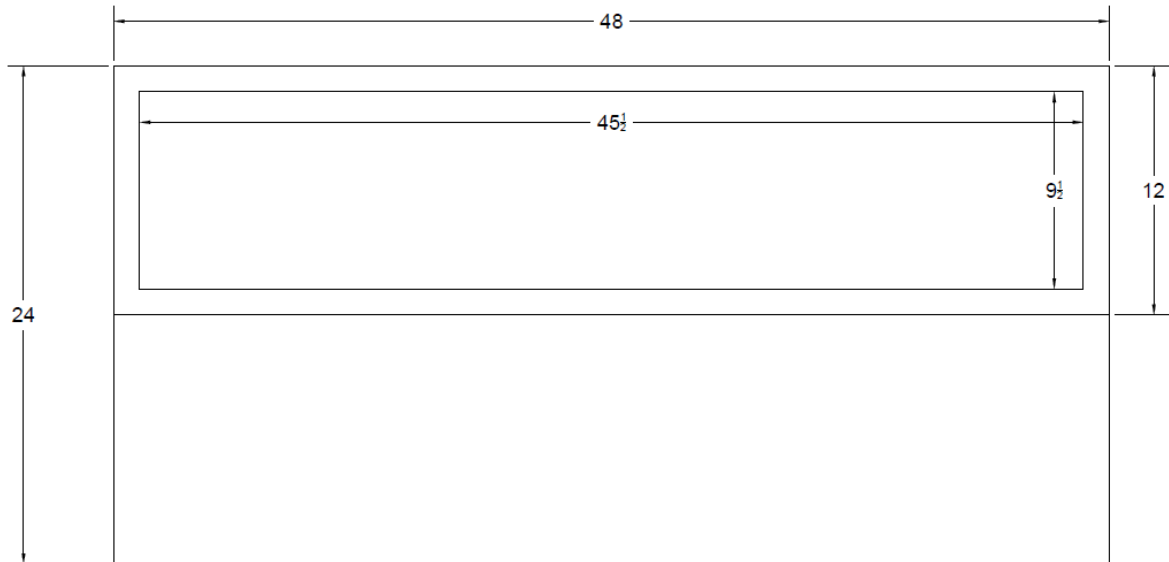

REJUVENATION

www.rejuvenation.com

Rivera Range Hoods - 48in

Features:

- Brass and nickel is hand-hammered; matte black is smooth brass
- Includes stainless steel fan insert with two LED lights
- Fan insert includes heat controlled thermostat, fire safety controlled, activates at 130 degrees

Colors

Matte black
Polished brass
Burnished nickel

REJUVENATION

www.rejuvenation.com

Rivera Range Hood - 48in.

REJUVENATION

www.rejuvenation.com

Rivera Range Hood - 48in.