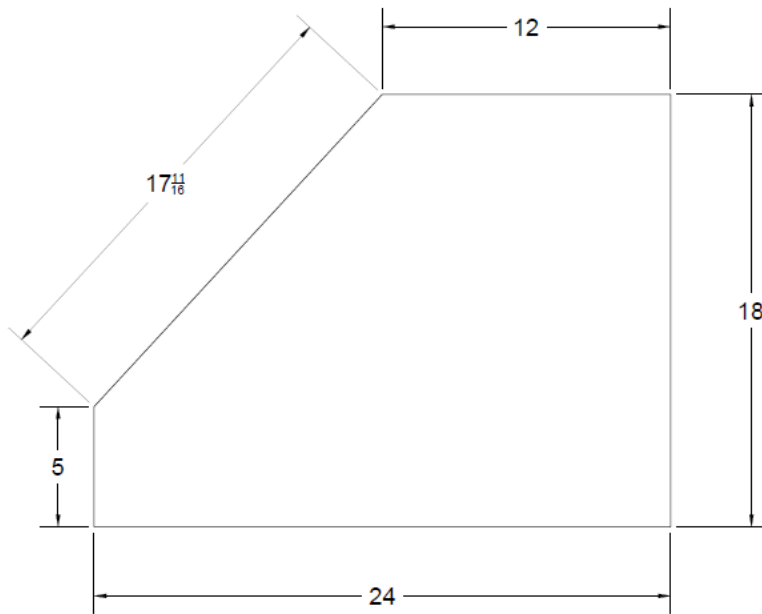

Colors

Matte black
Polished brass
Burnished nickel

REJUVENATION

www.rejuvenation.com

Rivera Range Hood - 48in.

REJUVENATION

www.rejuvenation.com

Rivera Range Hood - 48in.

REJUVENATION

Specs for fan insert
48" range hood