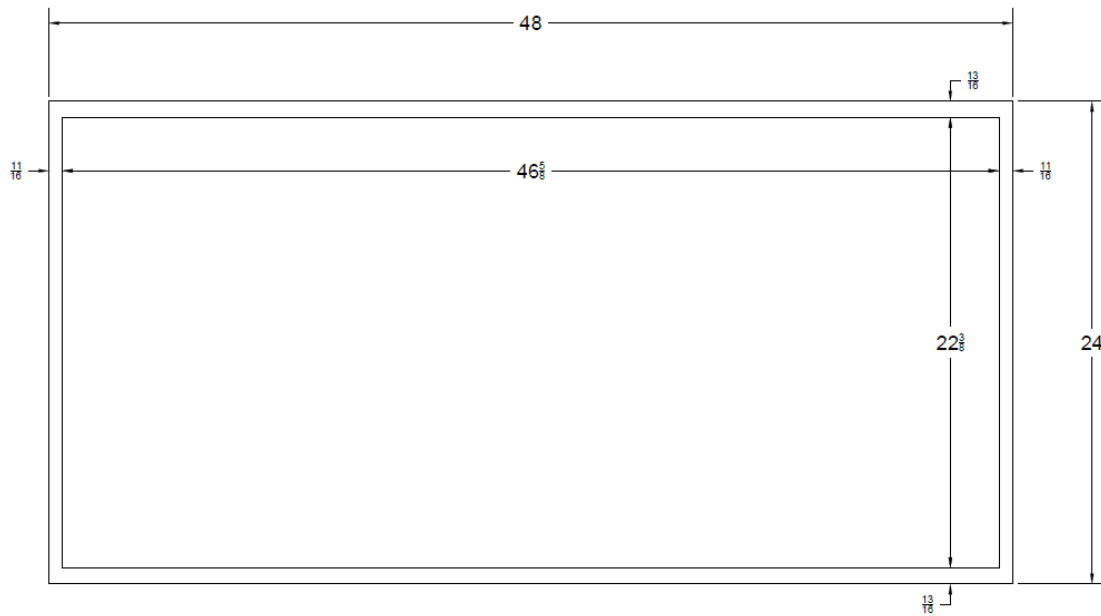

Colors

Matte black
Polished brass
Burnished nickel

REJUVENATION

www.rejuvenation.com

Rivera Range Hood - 48in.

REJUVENATION

www.rejuvenation.com

Rivera Range Hood - 48in.

REJUVENATION

Specs for fan insert
48" range hood