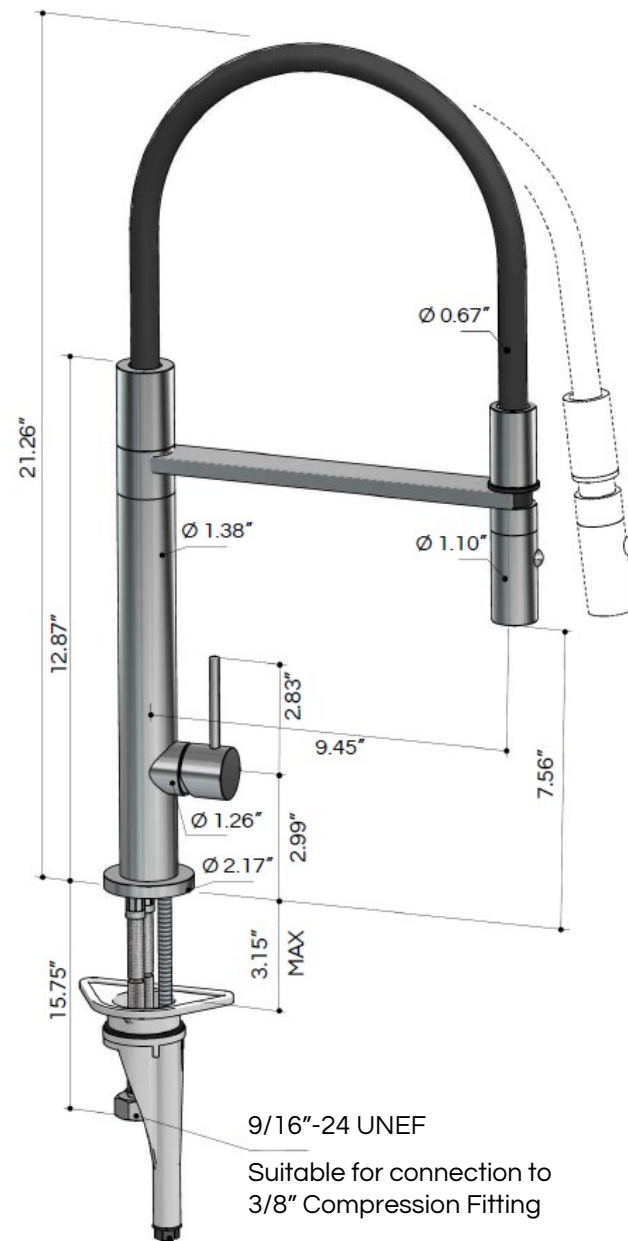

- brushed
RJFK-IX
- PVD brushed copper
RJFK-BCP
- PVD gun metal
RJFK-BGP

SPECIFICATIONS

MATERIAL:	316 marine grade stainless steel
FEATURES:	single lever mixer swivel spout pull-down dual spray
FLOW RATE:	2.0 GPM
WEIGHT:	7 lbs
PACKAGE DIMENSIONS:	L 24" x W 15" x H 3"
DELIVERY WEIGHT:	8 lbs

9/16"-24 UNEF

Suitable for connection to
3/8" Compression Fitting

1

2

3