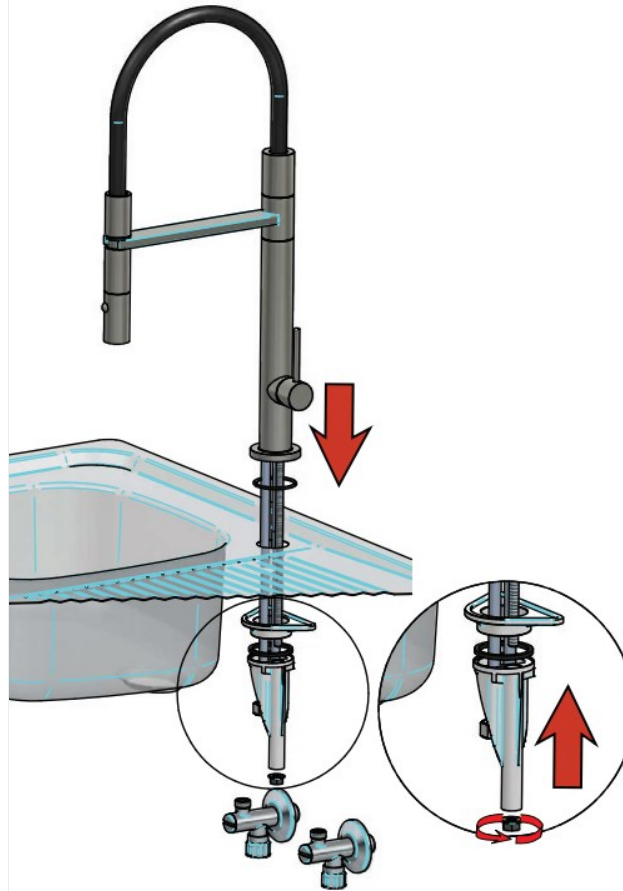

- brushed
RJFK-IX
- PVD brushed copper
RJFK-BCP
- PVD gun metal
RJFK-BGP

SPECIFICATIONS

MATERIAL:	316 marine grade stainless steel
FEATURES:	single lever mixer swivel spout pull-down dual spray
FLOW RATE:	2.0 GPM
WEIGHT:	7 lbs
PACKAGE DIMENSIONS:	L 24" x W 15" x H 3"
DELIVERY WEIGHT:	8 lbs

9/16"-24 UNEF

Suitable for connection to
3/8" Compression Fitting

1

2

3