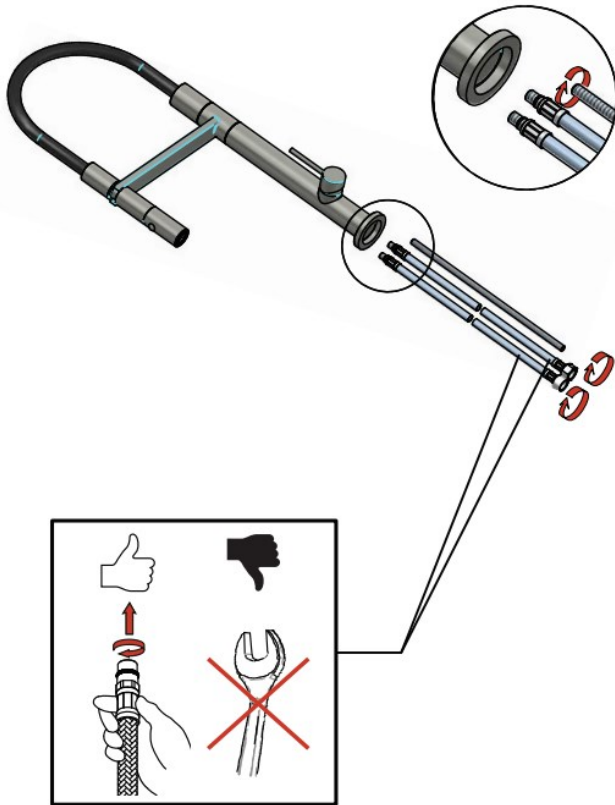

- brushed
RJFK-IX
- PVD brushed copper
RJFK-BCP
- PVD gun metal
RJFK-BGP

SPECIFICATIONS

MATERIAL:	316 marine grade stainless steel
FEATURES:	single lever mixer swivel spout pull-down dual spray
FLOW RATE:	2.0 GPM
WEIGHT:	7 lbs
PACKAGE DIMENSIONS:	L 24" x W 15" x H 3"
DELIVERY WEIGHT:	8 lbs

9/16"-24 UNEF

Suitable for connection to
3/8" Compression Fitting

1

2

3