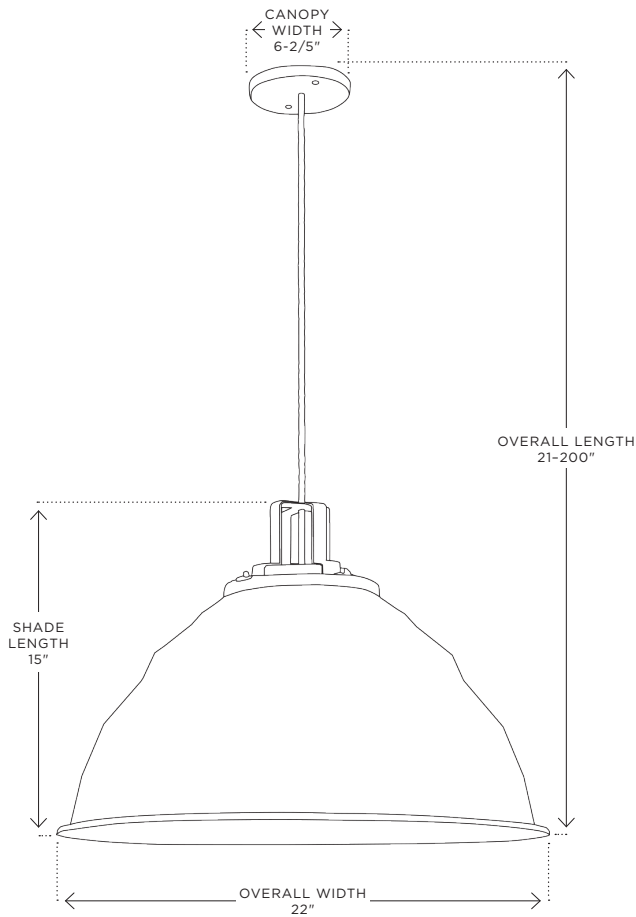

BUTTE FACETED DOME

DRAMATIC STATEMENT PENDANT

AVAILABLE SIZES:
A0140 - 17"DIA
A0141 - 22"DIA (shown)

DETAILS

UL RATING: Damp

NUMBER OF SOCKETS: 1

MAX WATTAGE: 150W

AVAILABLE SOCKET TYPES: Medium Base or GU24

NUMBER OF AVAILABLE COMBINATIONS: 32+

SHADE SHOWN: B0025 - Butte 22" Faceted Dome in Aluminum

FIXTURE FINISH

AGED BRASS

OIL-RUBBED
BRONZE

SHADE FINISH

ALUMINUM

MATTE
BLACK