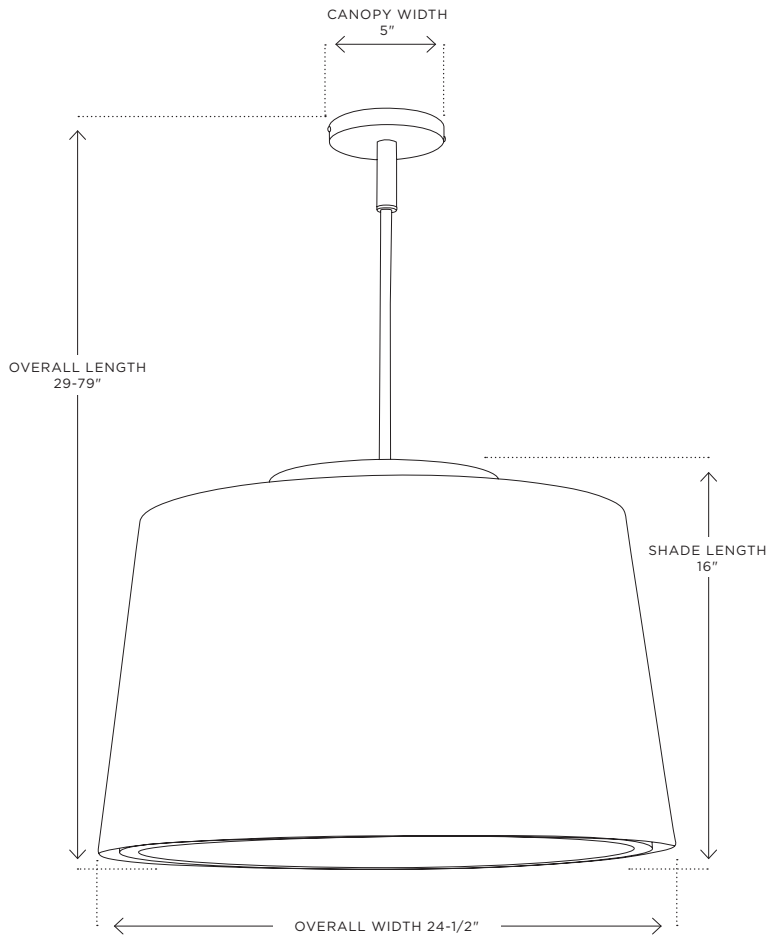

# CEDAR & MOSS CONIFER DRUM

NORTHWEST MODERN FABRIC PENDANT

**AVAILABLE SIZES:**

AO364 - 18"DIA (see Conifer Flush-mount)

AO365 - 24"DIA (shown)

## DETAILS

**UL RATING:** Dry

**NUMBER OF SOCKETS:** 3

**MAX WATTAGE:** 100W

**AVAILABLE SOCKET TYPES:** Medium Base

**SHADE SHOWN:** B5346 - 24" Linen Drum (included)

**DIFFUSER:** Linen