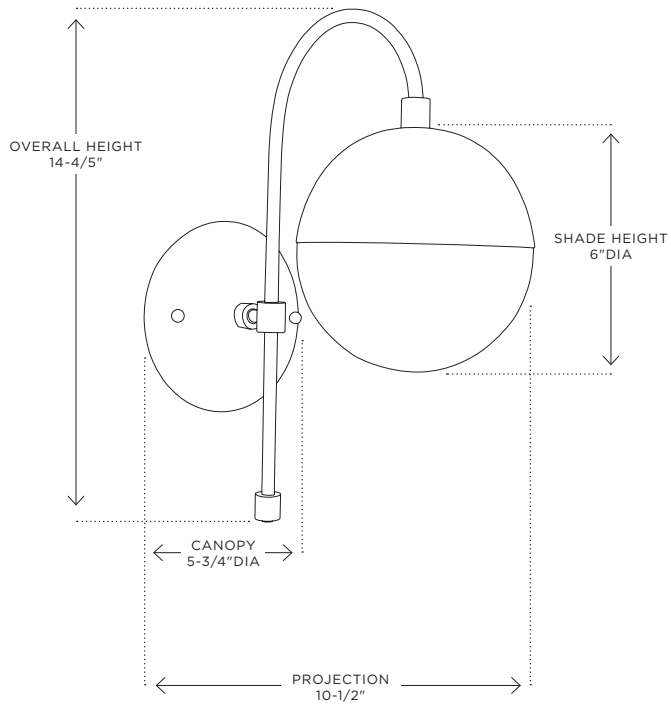

CEDAR & MOSS

NORTHWEST MODERN GLOBE SCNCE

AVAILABLE SIZES:

A0054 - 6" DIA (shown in Brushed Satin)

DETAILS

UL RATING: Damp

NUMBER OF SOCKETS: 1

MAX WATTAGE: 40W

AVAILABLE SOCKET TYPES: Medium Base

SHADE SHOWN: B0017 - 6" White Globe (included)

FIXTURE FINISH

BRUSHED
SATIN

OIL-RUBBED
BRONZE